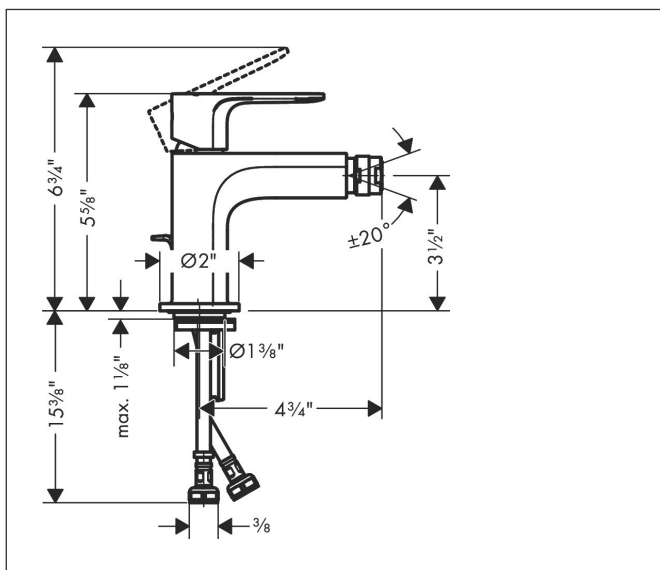

Brand hansgrohe
 Art. Name **Rebris S** Single-Hole Bidet Faucet
 Art. Nr. 72210671
 Surface matte black
 Pos. 1

Product Picture

Features

- Consists of: Single-lever bidet faucet, Pop-up assembly
- Spout height: 89 mm
- Pivoting aerator
- Spray modes: Aerated spray
- Flow: 1.5 GPM (5.7 L/Min)
- Ceramic cartridge
- Includes pop-up drain
- Material waste set: Metal

Drawing

Technology