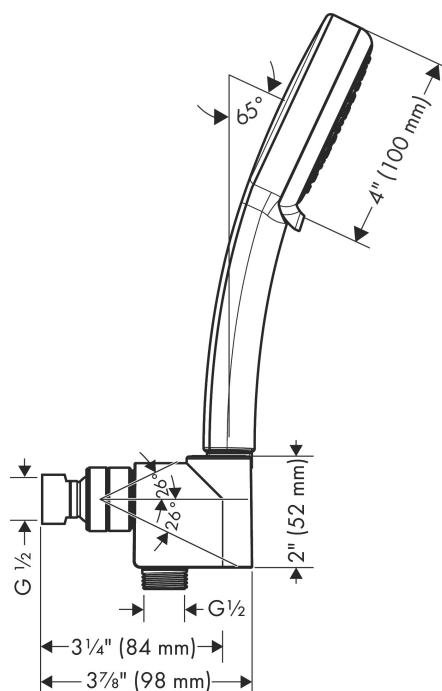

Brand	hansgrohe
Art. Name	Croma 100 Handshower Set 3-Jet, 1.75 GPM
Art. Nr.	04944000
Surface	chrome
Pos.	1

Product Picture

Drawing

Technology

Features

- Consists of: Handshower, Handshower holder, Handshower hose
- Flow: 1.75 GPM (6.6 L/Min)
- wall supports of plastic