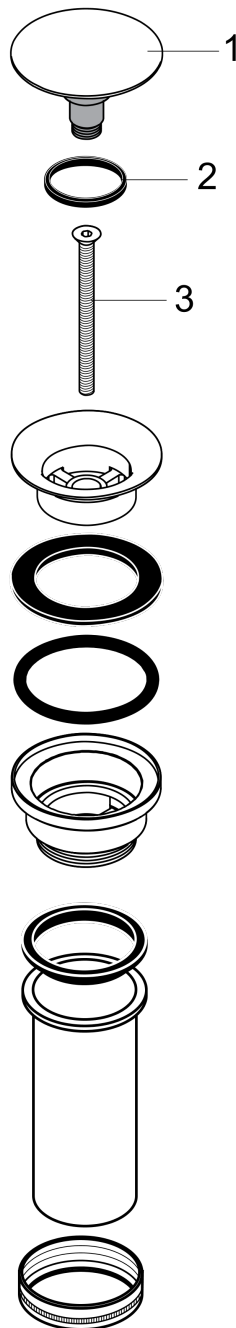

Drain for Sinks, Push-Open

Finishes : **brushed nickel** Part no. : **50100821**

Description

Features

- Push-open
- For sinks with overflow

Item details

List Price \$ 117.00

Product image

Scale drawing

Drain for Sinks, Push-Open

Finishes : **brushed nickel** Part no. : **50100821**

Exploded drawing

Year of production: >01/12

Drain for Sinks, Push-Open

Finishes : **brushed nickel** Part no. : **50100821**

Spare parts list

Year of production: >01/12

Pos.	Description	Part no.	Price	PU
1	plug	97204820	-	1
2	seal	97205000	-	1
3	screw	98000000	-	1