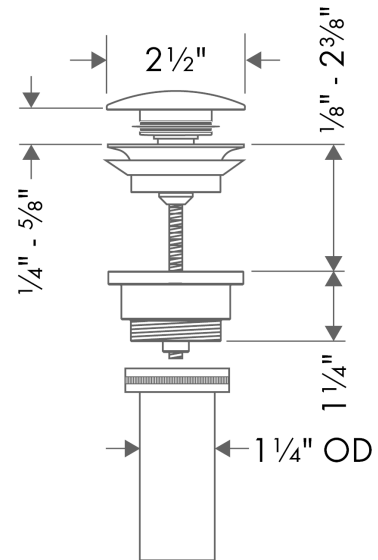

Drain for Sinks, Push-Open

Finishes : **brushed nickel** Part no. : **50100821**

Description

Features

- Push-open
- For sinks with overflow

Item details

List Price \$ 117.00

Product image

Scale drawing

Drain for Sinks, Push-Open

Finishes : **brushed nickel** Part no. : **50100821**

Exploded drawing

Year of production: >01/12

Drain for Sinks, Push-Open

Finishes : **brushed nickel** Part no. : **50100821**

Spare parts list

Year of production: >01/12

Pos.	Description	Part no.	Price	PU
1	plug	97204820	-	1
2	seal	97205000	-	1
3	screw	98000000	-	1