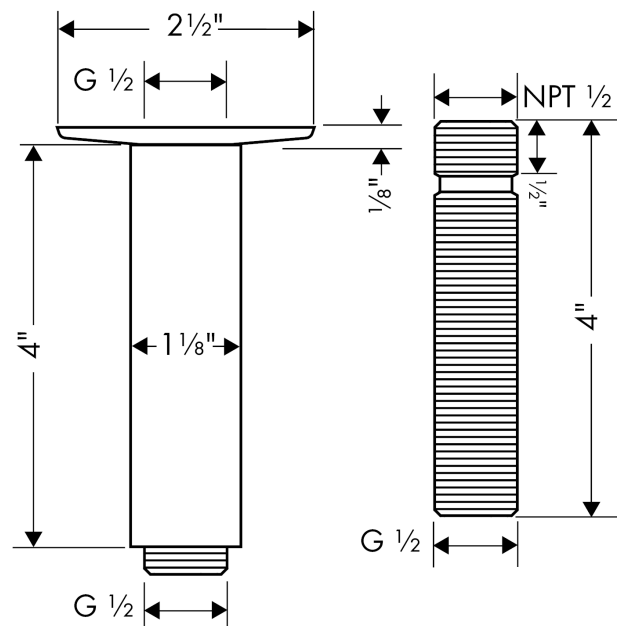

**Extension Pipe for Ceiling Mount**

Finishes : **polished nickel** Part no. : **27479831**

**Description**

**Features**

- Brass
- 1/2" NPT
- 4" pipe, Escutcheon, Includes adjustable installation nipple, Multiple pipes may be joined in series to create a longer extension

**Item details**

List Price \$ 153.00

**Compliance**

**Product image**

**Scale drawing**

**Extension Pipe for Ceiling Mount**

Finishes : **polished nickel** Part no. : **27479831**

T

**Exploded drawing**

Year of production: >01/18

**Extension Pipe for Ceiling Mount**

Finishes : **polished nickel** Part no. : **27479831**

**Spare parts list**

Year of production: >01/18

<b>Pos.</b>	<b>Description</b>	<b>Part no.</b>	<b>Price</b>	<b>PU</b>
1	escutcheon	97734830	-	1