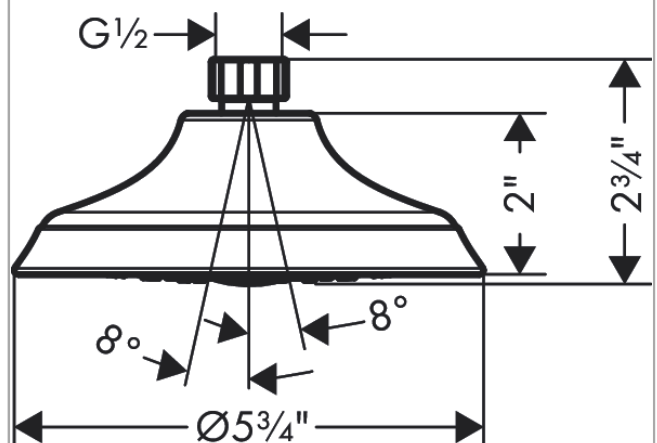

**Joleena**  
**Showerhead 150 1-Jet, 1.5 GPM**  
 Finishes : **brushed nickel** Part no. : **04781820**

**Description**

**Features**

- Spray modes: Full
- 45 no-clog spray channels
- Flow: 1.5 GPM (5.7 L/Min)
- Fully-finished matching spray face

**Item details**

List Price \$ 100.00

**Technology**

**Compliance**

**Product image**

**Scale drawing**

Joleena

Showerhead 150 1-Jet, 1.5 GPM

Finishes : brushed nickel Part no. : 04781820

Exploded drawing

Year of production: >01/20