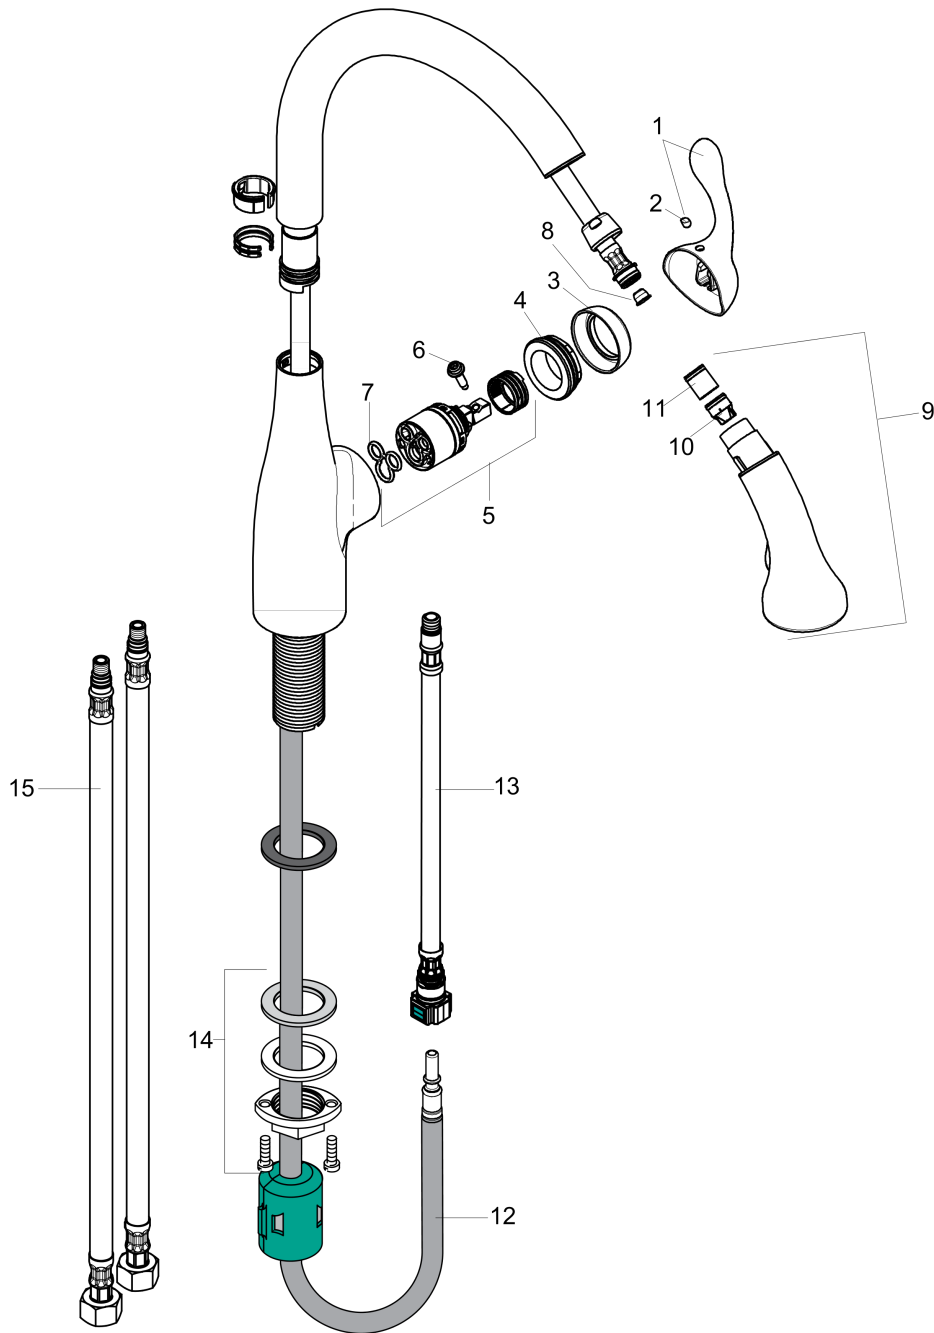

### Features

- consists of: Single lever kitchen mixer, Base plate
- Swivel range 150°
- Full and needle spray
- Locking spray diverter (reverts to default spray mode upon valve closing)
- MagFit magnetic sprayhead docking
- Single-hole installation
- Flow: 1.75 GPM (6.6 L/Min)
- Ceramic cartridge
- 3/8" connections
- Integrated double backflow prevention

## Product image

## Scale drawing

**Allegro E Gourmet**  
**HighArc Kitchen Faucet, 2-Spray Pull-Down, 1.75 GPM**  
 Finishes : **steel optic** Part no. : **04066860**

Exploded drawing

Year of production: >10/18

**Allegro E Gourmet**  
**HighArc Kitchen Faucet, 2-Spray Pull-Down, 1.75 GPM**  
 Finishes : **steel optic** Part no. : **04066860**

## Spare parts list

Year of production: >10/18

Pos.	Description	Part no.	Price	PU
1	handle	98597801	-	1
2	screw cover	88655000	-	1
3	flange	96468800	-	1
4	nut	96461000	-	1
5	cartridge, assy	92730000	-	1
6	locking screw for handle	95140000	-	1
7	seal	95008000	-	1
8	filter	97735000	-	1
9	handspray	98599801	-	1
10	set of non return valves DW 15	97350000	-	1
11	non return valve	93218000	-	1
12	hose 1,50 m	88624000	-	1
13	connection hose 35½" M8x0,75 3/8"	96316001	-	1
14	fixing set (Ø 34)	95049000	-	1
15	connection hose 600 mm M10x1	95561000	-	1
a	insert for spout	92759000	-	1
b	escutcheon	14019861	-	1