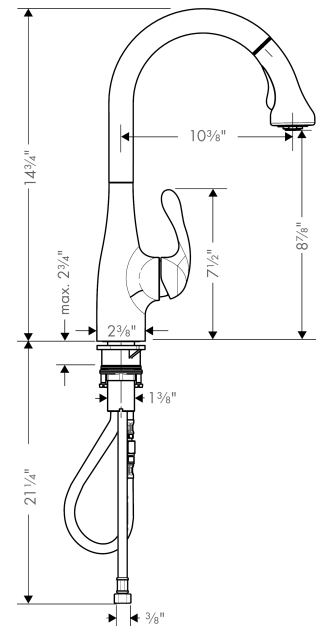

### Features

- consists of: Single lever kitchen mixer, Base plate
- Swivel range 150°
- Full and needle spray
- Locking spray diverter (reverts to default spray mode upon valve closing)
- MagFit magnetic sprayhead docking
- Single-hole installation
- Flow: 1.75 GPM (6.6 L/Min)
- Ceramic cartridge
- 3/8" connections
- Integrated double backflow prevention

## Technology

## Scale drawing

**Allegro E Gourmet**  
**HighArc Kitchen Faucet, 2-Spray Pull-Down, 1.75 GPM**  
 Finishes : **steel optic** Part no. : **04066860**

Exploded drawing

Year of production: >10/18

**Allegro E Gourmet**  
**HighArc Kitchen Faucet, 2-Spray Pull-Down, 1.75 GPM**  
 Finishes : **steel optic** Part no. : **04066860**

## Spare parts list

Year of production: >10/18

Pos.	Description	Part no.	Price	PU
1	handle	98597801	-	1
2	screw cover	88655000	-	1
3	flange	96468800	-	1
4	nut	96461000	-	1
5	cartridge, assy	92730000	-	1
6	locking screw for handle	95140000	-	1
7	seal	95008000	-	1
8	filter	97735000	-	1
9	handspray	98599801	-	1
10	set of non return valves DW 15	97350000	-	1
11	non return valve	93218000	-	1
12	hose 1,50 m	88624000	-	1
13	connection hose 35½" M8x0,75 3/8"	96316001	-	1
14	fixing set (Ø 34)	95049000	-	1
15	connection hose 600 mm M10x1	95561000	-	1
a	insert for spout	92759000	-	1
b	escutcheon	14019861	-	1