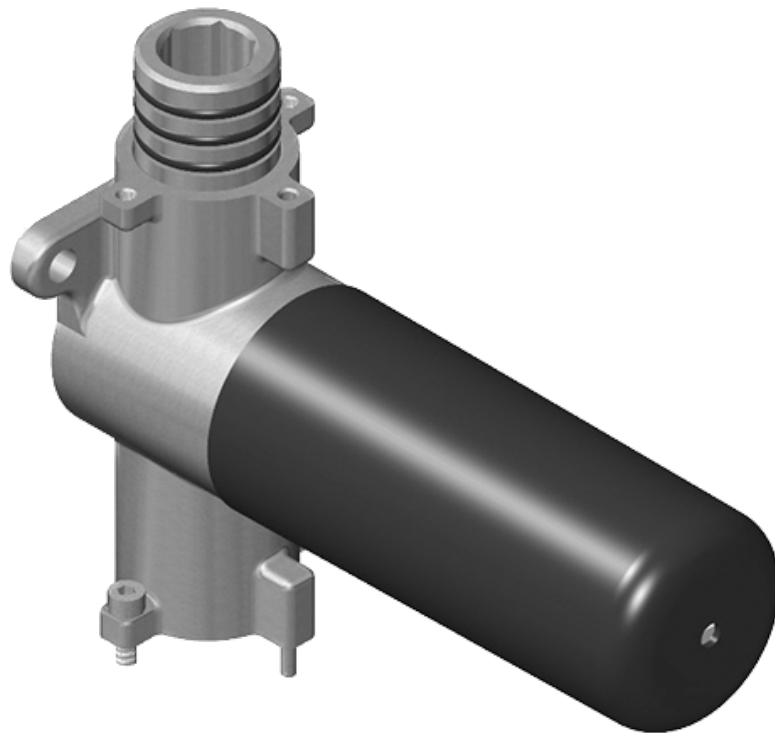

SHOWER
M-Series Thermostatic Shower
System - Tub and Shower with
Handshower
GM3.612WT-LM38E0

GRAFF®

Information

- 3/4" thermostatic valve and trim
- 3/4" stop/volume control valve and 3-way diverter valve
- 8" showerhead with 12" wall-mounted shower arm
- Showerhead features no-clog, easy-clean spray nozzles
- Handshower set with wall-mounted slide bar and 59" hose (PVD finishes use 59" flex hose)
- 8" contemporary tub spout
- Optional extension kit
- Flow rates: showerhead \leq 1.8 max gpm, handshower \leq 1.5 max gpm
- ADA
- CALGreen

www.graff-faucets.com | phone: 800-954-4723

SHOWER
Qubic M-Series Valve Trim with
Three Handles
G-8057-LM38E0-T

GRAFF®

Information

- Three metal handles, decorative trim plate
- Use with M-Series rough valves
- ADA

Polished
Nickel

Steelnox®
(Satin Nickel)

Architectural
White

SHOWER
Stop/Volume Control Rough Valve
G-8077

GRAFF®

Information

- 18.1 gpm @ 60 psi
- 3/4" universal inlets/outlets with female threads
- Stacking inlet and outlet feature
- Supplied with protective plastic cover
- CalGreen compliant dependent on functions

Finishes

G-8077

M-Series

Stop/Volume Control Rough Valve

Product Features

- 3/4" universal inlets/outlets with female threads
- 18.1 gpm @ 60 psi
- Stacking inlet and outlet feature
- Supplied with protective plastic cover
- CalGreen compliant dependent on functions