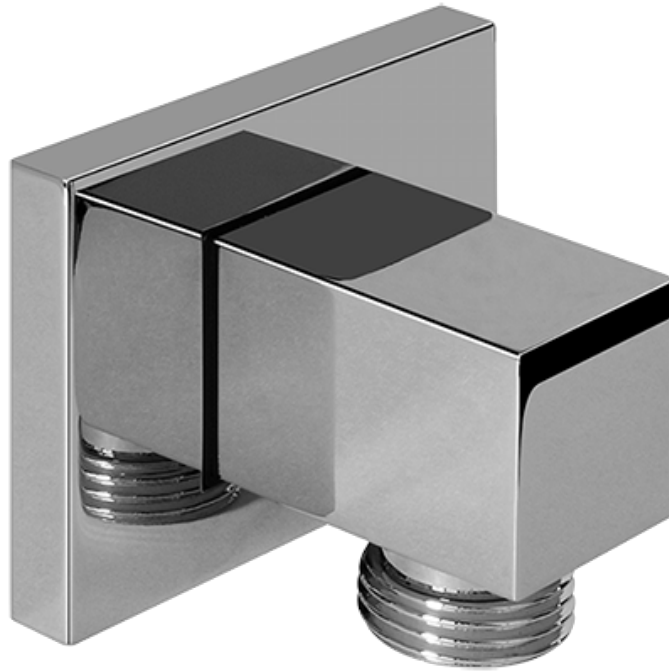

Polished
Nickel

Steelnox®
(Satin Nickel)

Architectural
White

G-8631

Slide Bar Series

valid since 2014

SHOWER
Contemporary Square Wall Supply
Elbow
G-8633

GRAFF®

Information

- 1/2" NPT female thread inlet

Finishes

24K Gold

24K Brushed
Gold

Architectural
Black™

Brushed
Nickel

Matte Black