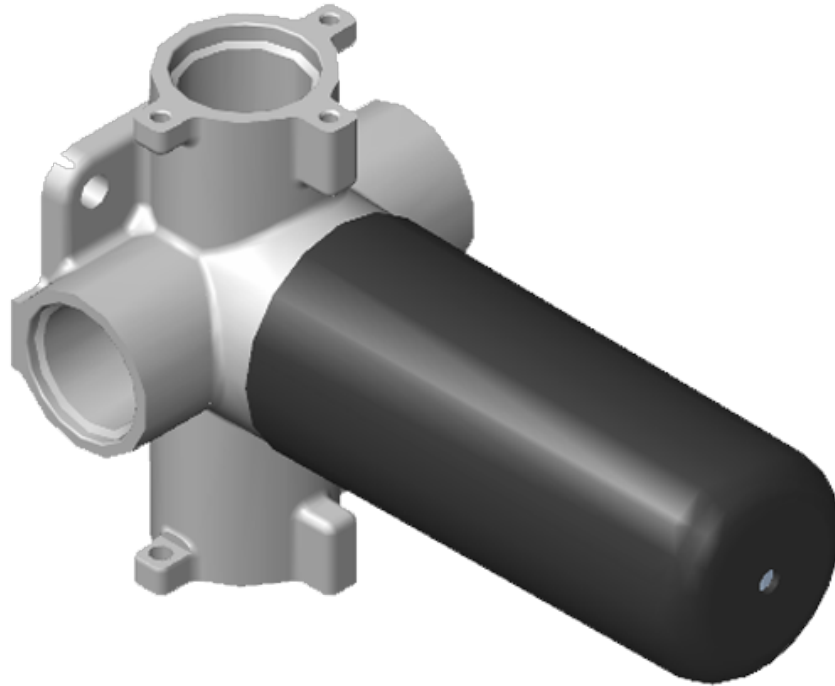

SHOWER
M-Series Thermostatic Shower
System - Tub and Shower with
Handshower
GM3.612WT-LM38E0

GRAFF®

Information

- 3/4" thermostatic valve and trim
- 3/4" stop/volume control valve and 3-way diverter valve
- 8" showerhead with 12" wall-mounted shower arm
- Showerhead features no-clog, easy-clean spray nozzles
- Handshower set with wall-mounted slide bar and 59" hose (PVD finishes use 59" flex hose)
- 8" contemporary tub spout
- Optional extension kit
- Flow rates: showerhead \leq 1.8 max gpm, handshower \leq 1.5 max gpm
- ADA
- CALGreen

Finishes

G-8006

M-Series

3/4" Concealed Thermostatic Rough Valve

Product Features

- 12.9 gpm @ 60 psi
- 3/4" universal inlets
- Built-in service stops
- Stacking outlet feature
- Complete serviceability from front of all units
- Supplied with protective plastic cover
- CalGreen compliant dependent on functions

www.graff-faucets.com | phone: 800-954-4723

SHOWER
Three-Way Diverter Control Valve
WITH Off Function (No Pass-
Through)
G-8053

GRAFF®

Information

- ~11.4 gpm @ 60 psi
- 3/4" universal inlets/outlets with female threads
- Operates one function at a time
- Stacking inlet feature
- Supplied with protective plastic cover
- CALGreen compliant depending on functions

Finishes

G-8053

M-Series

3-Way Diverter Control Valve WITH Off Function (No Pass-Through)

Product Features

- 3/4" universal inlets/outlets with female threads
- Stacking inlet feature
- Supplied with protective plastic cover
- CalGreen compliant dependent on functions