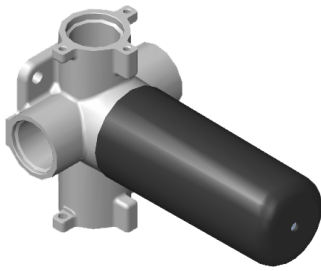

SHOWER
M-Series Thermostatic Shower
System - Tub and Shower with
Handshower
GM3.612WT-LM38E0

GRAFF®

Information

- 3/4" thermostatic valve and trim
- 3/4" stop/volume control valve and 3-way diverter valve
- 8" showerhead with 12" wall-mounted shower arm
- Showerhead features no-clog, easy-clean spray nozzles
- Handshower set with wall-mounted slide bar and 59" hose (PVD finishes use 59" flex hose)
- 8" contemporary tub spout
- Optional extension kit
- Flow rates: showerhead \leq 1.8 max gpm, handshower \leq 1.5 max gpm
- ADA
- CALGreen

Finishes

G-8006

M-Series

3/4" Concealed Thermostatic Rough Valve

Product Features

- 12.9 gpm @ 60 psi
- 3/4" universal inlets
- Built-in service stops
- Stacking outlet feature
- Complete serviceability from front of all units
- Supplied with protective plastic cover
- CalGreen compliant dependent on functions

www.graff-faucets.com | phone: 800-954-4723

SHOWER
Three-Way Diverter Control Valve
WITH Off Function (No Pass-
Through)
G-8053

GRAFF®

Information

- ~11.4 gpm @ 60 psi
- 3/4" universal inlets/outlets with female threads
- Operates one function at a time
- Stacking inlet feature
- Supplied with protective plastic cover
- CALGreen compliant depending on functions

Finishes

G-8053

M-Series

3-Way Diverter Control Valve WITH Off Function (No Pass-Through)

Product Features

- 3/4" universal inlets/outlets with female threads
- Stacking inlet feature
- Supplied with protective plastic cover
- CalGreen compliant dependent on functions