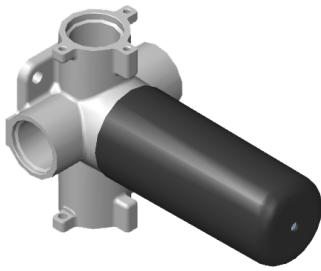

Finishes

G-8006

M-Series

3/4" Concealed Thermostatic Rough Valve

Product Features

- 12.9 gpm @ 60 psi
- 3/4" universal inlets
- Built-in service stops
- Stacking outlet feature
- Complete serviceability from front of all units
- Supplied with protective plastic cover
- CalGreen compliant dependent on functions

www.graff-faucets.com | phone: 800-954-4723

SHOWER
 Three-Way Diverter Control Valve
 WITH Off Function (No Pass-
 Through)
G-8053

Information

- ~11.4 gpm @ 60 psi
- 3/4" universal inlets/outlets with female threads
- Operates one function at a time
- Stacking inlet feature
- Supplied with protective plastic cover
- CALGreen compliant depending on functions

Finishes

Unfinished Unfinished Architectural
Brass Brushed Brass White

G-8053

M-Series

3-Way Diverter Control Valve WITH Off Function (No Pass-Through)

Product Features

- 3/4" universal inlets/outlets with female threads
- Stacking inlet feature
- Supplied with protective plastic cover
- CalGreen compliant dependent on functions