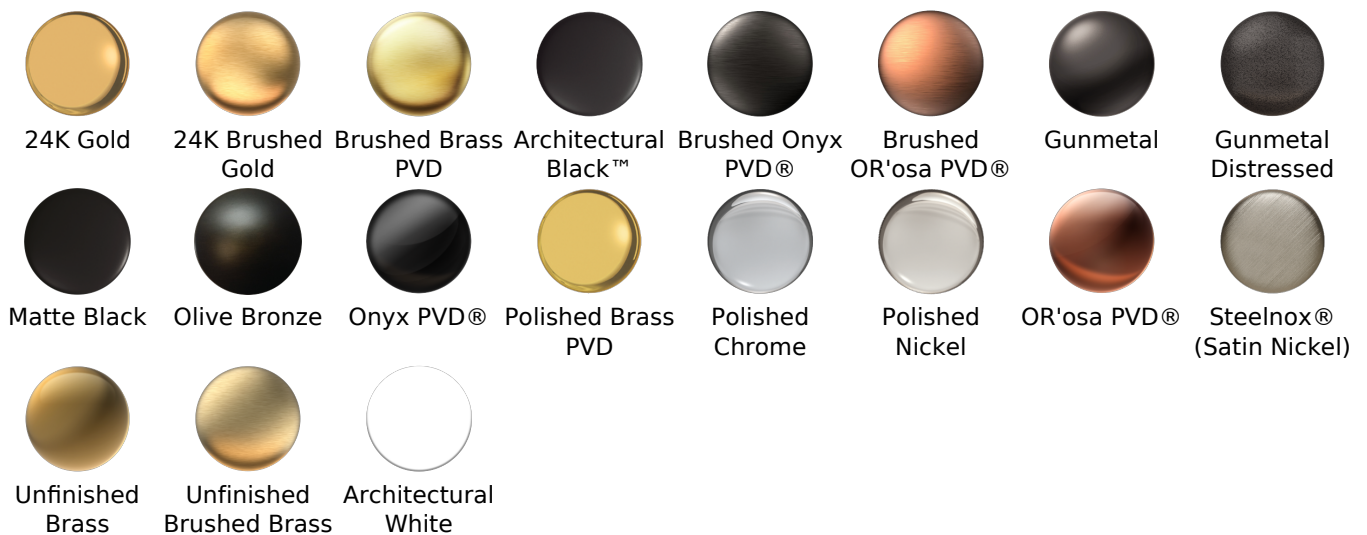

SHOWER
M-Series Thermostatic Valve Trim
with Handle

GRAFF®

Information

- Single metal handle
- Decorative trim plate
- Use with G-8006 Thermostatic Rough Valve
- ADA

Finishes

G-8037-LM58E-T

Sento Series

SHOWER
M-Series 3-Way Diverter Valve
Trim with Handle