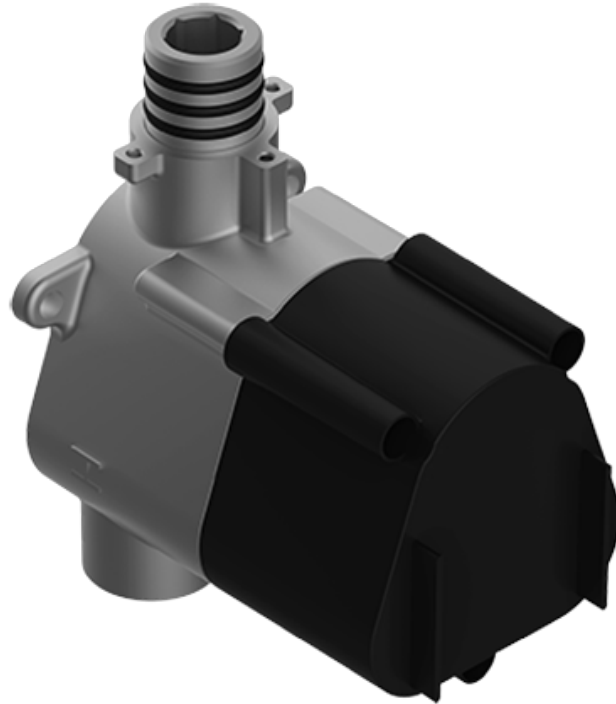

SHOWER
M-Series Thermostatic Valve Trim
with Handle

GRAFF®

Information

- Single metal handle
- Decorative trim plate
- Use with G-8006 Thermostatic Rough Valve
- ADA

Finishes

G-8037-LM58E-T

Sento Series

SHOWER
M-Series 3-Way Diverter Valve
Trim with Handle

GRAFF®

Information

- Single metal handle
- Decorative trim plate
- Use with G-8076 Stop/Volume Control Rough Valve with Pass-Through or G-8077 Stop/Volume Control Rough Valve
- ADA

Finishes

G-8097-LM58E1-T

Sento Series

SHOWER
Thermostatic Rough Valve
G-8006

Information

- 12.9 gpm @ 60 psi
- 3/4" universal inlets
- Built-in service stops
- Stacking outlet feature
- Complete serviceability from front of all units
- Supplied with protective plastic cover
- CalGreen compliant dependent on functions

Finishes

G-8006

M-Series

3/4" Concealed Thermostatic Rough Valve

Product Features

- 12.9 gpm @ 60 psi
- 3/4" universal inlets
- Built-in service stops
- Stacking outlet feature
- Complete serviceability from front of all units
- Supplied with protective plastic cover
- CalGreen compliant dependent on functions