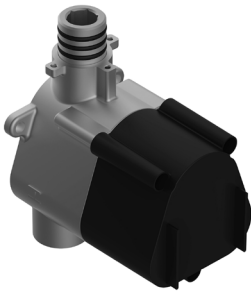

SHOWER
M-Series Thermostatic Shower
System - Tub and Shower with
Handshower
GL3.612ST-LM58E0

GRAFF®

Information

- 3/4" thermostatic valve and trim
- 3/4" stop/volume control valve and 3-way diverter valve and trims
- 8" showerhead with 12" wall-mounted shower arm
- Showerhead features no-clog, easy-clean spray nozzles
- Handshower set with wall-mounted slide bar and 59" hose (PVD finishes use 59" flex hose)
- 6" contemporary tub spout
- Optional extension kit
- Flow rates: showerhead \leq 1.8 max gpm, handshower \leq 1.5 max gpm
- ADA
- CALGreen

SHOWER
M-Series Thermostatic Valve Trim
with Handle

GRAFF®

Information

- Single metal handle
- Decorative trim plate
- Use with G-8006 Thermostatic Rough Valve
- ADA

Finishes

G-8037-LM58E-T

Sento Series

SHOWER
M-Series 3-Way Diverter Valve
Trim with Handle

Sento Series

SHOWER
Thermostatic Rough Valve
G-8006

Information

- 12.9 gpm @ 60 psi
- 3/4" universal inlets
- Built-in service stops
- Stacking outlet feature
- Complete serviceability from front of all units
- Supplied with protective plastic cover
- CalGreen compliant dependent on functions

Finishes

G-8006

M-Series

3/4" Concealed Thermostatic Rough Valve

Product Features

- 12.9 gpm @ 60 psi
- 3/4" universal inlets
- Built-in service stops
- Stacking outlet feature
- Complete serviceability from front of all units
- Supplied with protective plastic cover
- CalGreen compliant dependent on functions