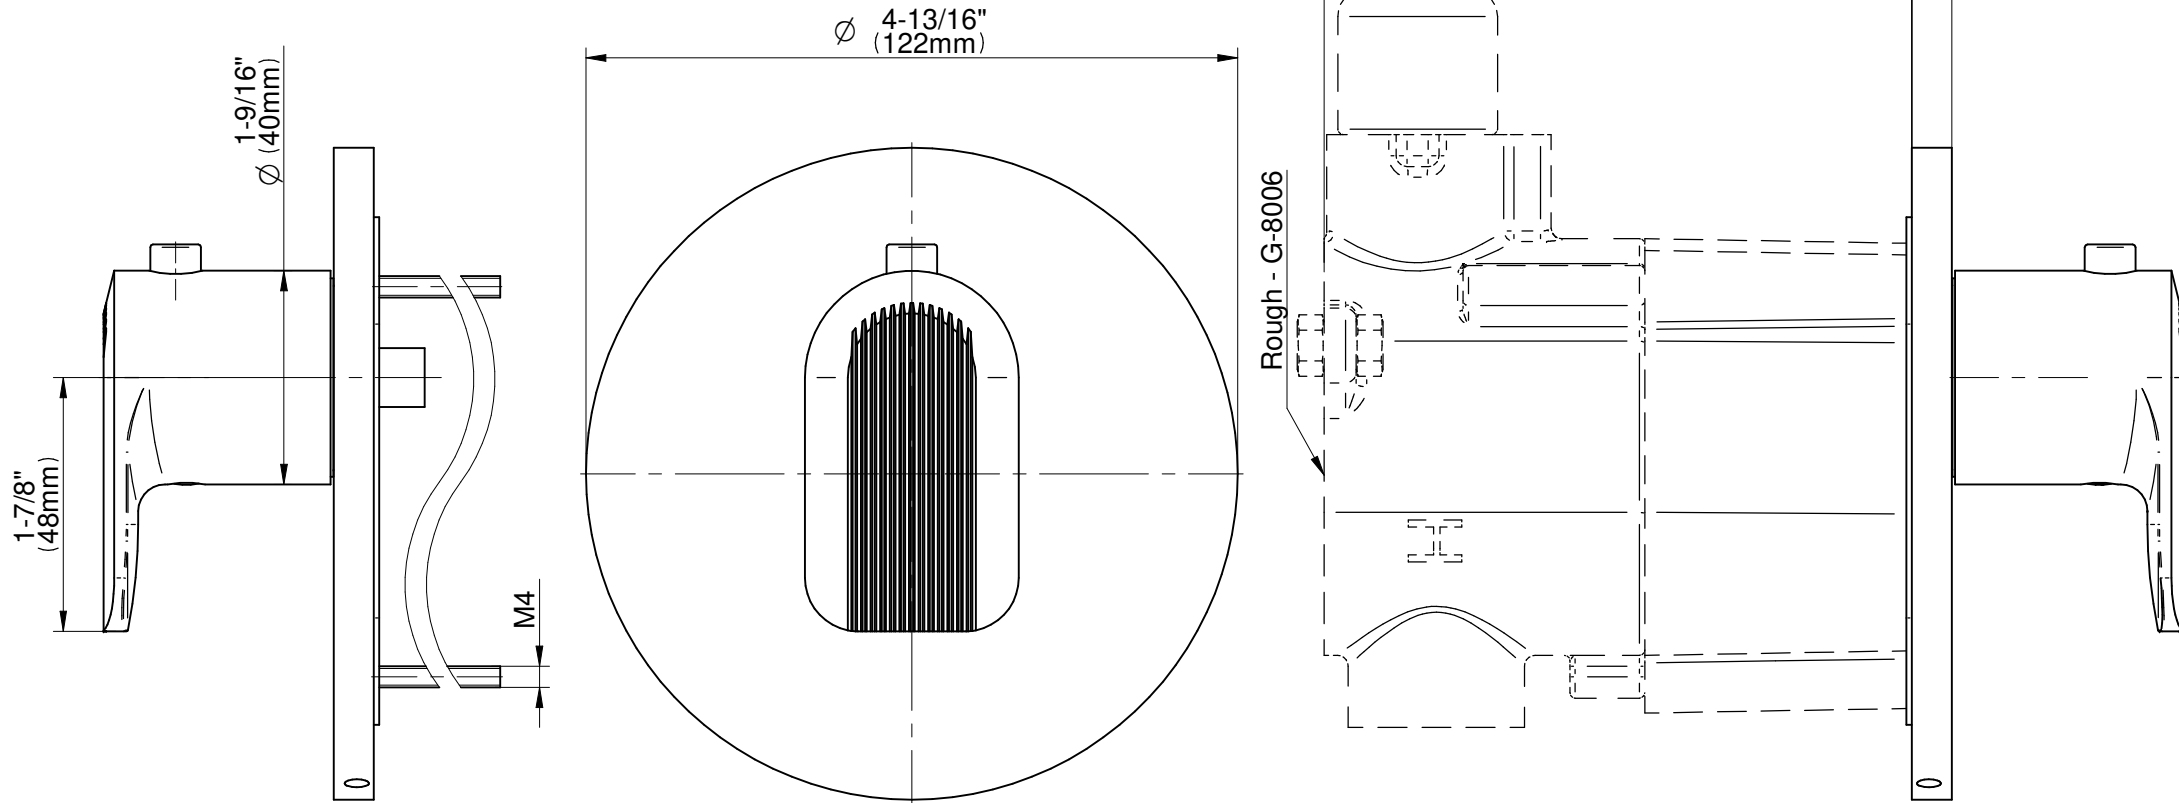

SHOWER
M-Series Thermostatic Shower
System - Tub and Shower with
Handshower
GL3.612ST-LM58E0

GRAFF®

Information

- 3/4" thermostatic valve and trim
- 3/4" stop/volume control valve and 3-way diverter valve and trims
- 8" showerhead with 12" wall-mounted shower arm
- Showerhead features no-clog, easy-clean spray nozzles
- Handshower set with wall-mounted slide bar and 59" hose (PVD finishes use 59" flex hose)
- 6" contemporary tub spout
- Optional extension kit
- Flow rates: showerhead \leq 1.8 max gpm, handshower \leq 1.5 max gpm
- ADA
- CALGreen

SHOWER
M-Series Thermostatic Valve Trim
with Handle

GRAFF®

Information

- Single metal handle
- Decorative trim plate
- Use with G-8006 Thermostatic Rough Valve
- ADA

Finishes

G-8037-LM58E-T

Sento Series

SHOWER
M-Series 3-Way Diverter Valve
Trim with Handle

GRAFF®

Information

- Single metal handle
- Decorative trim plate
- Use with G-8053 3-Way Diverter Control Valve WITH Off Function
- ADA

Finishes

G-8069-LM58E1-T

Sento Series

SHOWER
M-Series Stop/Volume Control
Valve Trim with Handle