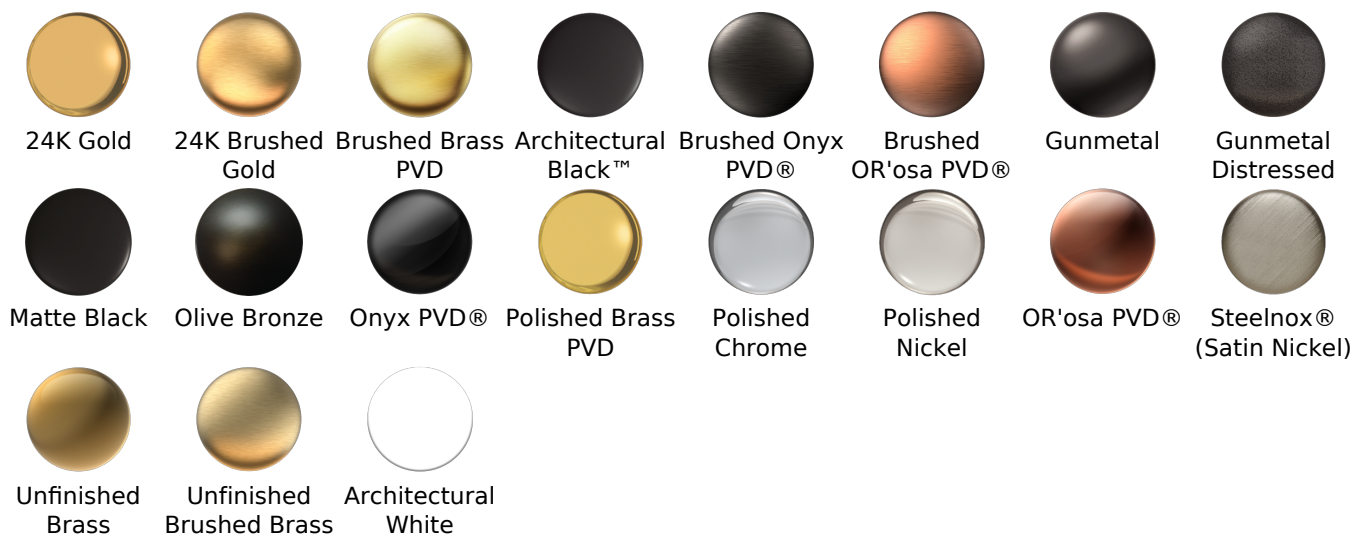

Warranty

- Limited lifetime warranty

For complete warranty information go to www.graff-designs.com/en-nam/warranty

Available Finishes

- Polished Chrome
G-8605-PC
- Polished Nickel
G-8605-PN
- Brushed Nickel
G-8605-BNi
- Unfinished Brushed Brass*
G-8605-UBB*
- Unfinished Brass*
G-8605-UB*
- Matte Black*
G-8605-MBK*
- Architectural Black*
G-8605-BK*
- Architectural White*
G-8605-WT*
- Olive Brass*
G-8605-OB*
- Gunmetal*
G-8605-GM*
- Vintage Brushed Brass*
G-8605-VBB*
- Steelnox (Satin Nickel)
G-8605-SN
- 24K Brushed Gold*
G-8605-BAU*
- 24K Gold*
G-8605-AU*
- Gunmetal Distressed*
G-8605-GMD*

* Special order finish- call for availability

SHOWER
 Contemporary Round Wall Supply
 Elbow
G-8613

Information

- 1/2" NPT female thread inlet

Finishes

G-8613

Shower Components

Contemporary Round Wall Supply Elbow