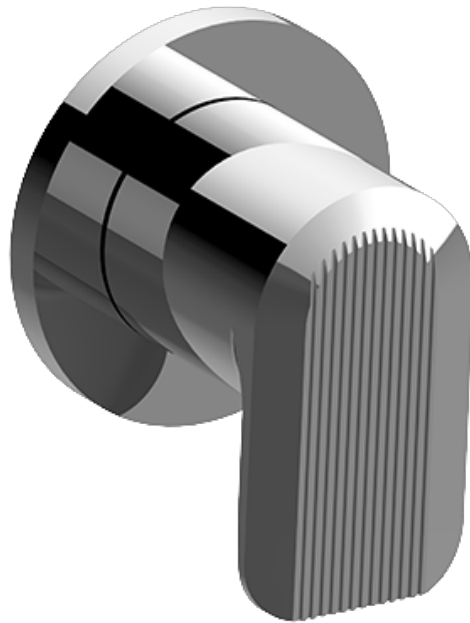

SHOWER
M-Series Thermostatic Shower
System - Tub and Shower with
Handshower
GL3.612ST-LM58E0

GRAFF®

Information

- 3/4" thermostatic valve and trim
- 3/4" stop/volume control valve and 3-way diverter valve and trims
- 8" showerhead with 12" wall-mounted shower arm
- Showerhead features no-clog, easy-clean spray nozzles
- Handshower set with wall-mounted slide bar and 59" hose (PVD finishes use 59" flex hose)
- 6" contemporary tub spout
- Optional extension kit
- Flow rates: showerhead \leq 1.8 max gpm, handshower \leq 1.5 max gpm
- ADA
- CALGreen

SHOWER
M-Series Thermostatic Valve Trim
with Handle

GRAFF®

Information

- Single metal handle
- Decorative trim plate
- Use with G-8006 Thermostatic Rough Valve
- ADA

Finishes

G-8037-LM58E-T

Sento Series

SHOWER
M-Series 3-Way Diverter Valve
Trim with Handle

GRAFF®

Information

- Single metal handle
- Decorative trim plate
- Use with G-8053 3-Way Diverter Control Valve WITH Off Function
- ADA

Finishes

G-8069-LM58E1-T

Sento Series

SHOWER
M-Series Stop/Volume Control
Valve Trim with Handle

GRAFF®

Information

- Single metal handle
- Decorative trim plate
- Use with G-8076 Stop/Volume Control Rough Valve with Pass-Through or G-8077 Stop/Volume Control Rough Valve
- ADA

Finishes

G-8097-LM58E1-T