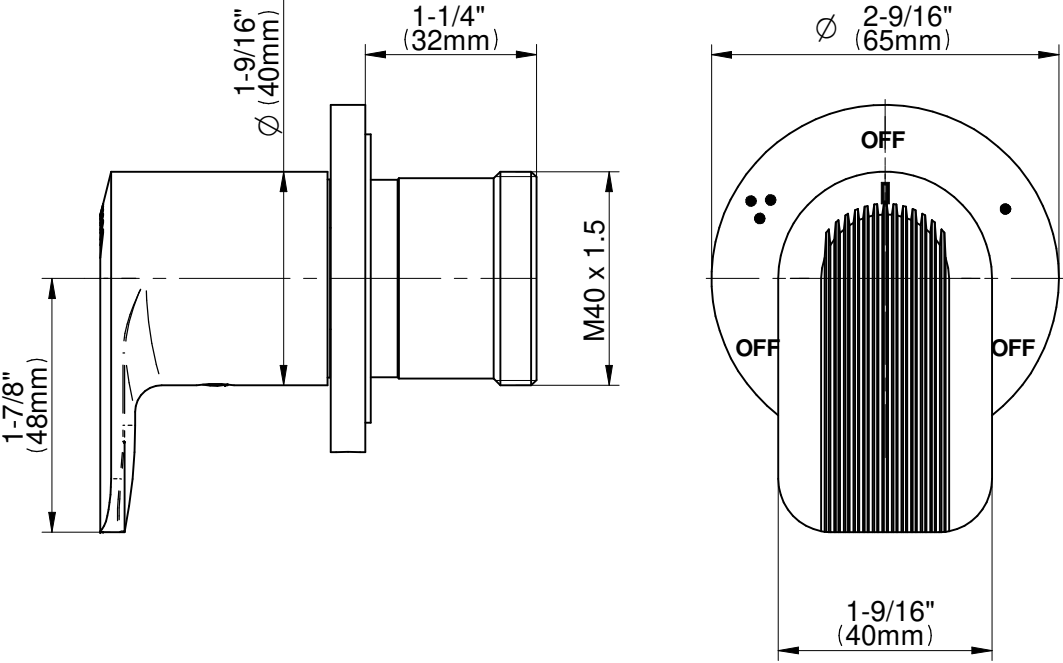

SHOWER
M-Series Thermostatic Shower
System - Tub and Shower with
Handshower
GL3.612ST-LM58E0

GRAFF®

Information

- 3/4" thermostatic valve and trim
- 3/4" stop/volume control valve and 3-way diverter valve and trims
- 8" showerhead with 12" wall-mounted shower arm
- Showerhead features no-clog, easy-clean spray nozzles
- Handshower set with wall-mounted slide bar and 59" hose (PVD finishes use 59" flex hose)
- 6" contemporary tub spout
- Optional extension kit
- Flow rates: showerhead \leq 1.8 max gpm, handshower \leq 1.5 max gpm
- ADA
- CALGreen

GRAFF®

Information

- Single metal handle
- Decorative trim plate
- Use with G-8053 3-Way Diverter Control Valve WITH Off Function
- ADA

Finishes

G-8069-LM58E1-T

Sento Series

SHOWER
M-Series Stop/Volume Control
Valve Trim with Handle