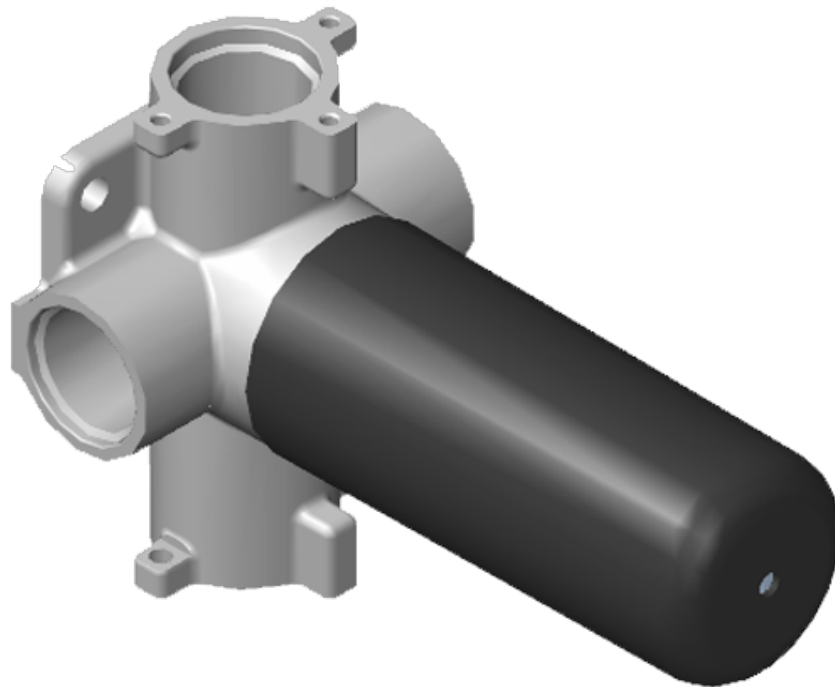

SHOWER
M-Series Thermostatic Valve Trim
with Handle

GRAFF®

Information

- Single metal handle
- Decorative trim plate
- Use with G-8006 Thermostatic Rough Valve
- ADA

Finishes

G-8037-LM58E-T

Sento Series

SHOWER
M-Series 3-Way Diverter Valve
Trim with Handle

Sento Series

SHOWER
Thermostatic Rough Valve
G-8006

Information

- 12.9 gpm @ 60 psi
- 3/4" universal inlets
- Built-in service stops
- Stacking outlet feature
- Complete serviceability from front of all units
- Supplied with protective plastic cover
- CalGreen compliant dependent on functions

Finishes

G-8006

M-Series

3/4" Concealed Thermostatic Rough Valve

Product Features

- 12.9 gpm @ 60 psi
- 3/4" universal inlets
- Built-in service stops
- Stacking outlet feature
- Complete serviceability from front of all units
- Supplied with protective plastic cover
- CalGreen compliant dependent on functions

www.graff-faucets.com | phone: 800-954-4723

SHOWER
 Three-Way Diverter Control Valve
 WITH Off Function (No Pass-
 Through)
G-8053

Information

- ~11.4 gpm @ 60 psi
- 3/4" universal inlets/outlets with female threads
- Operates one function at a time
- Stacking inlet feature
- Supplied with protective plastic cover
- CALGreen compliant depending on functions