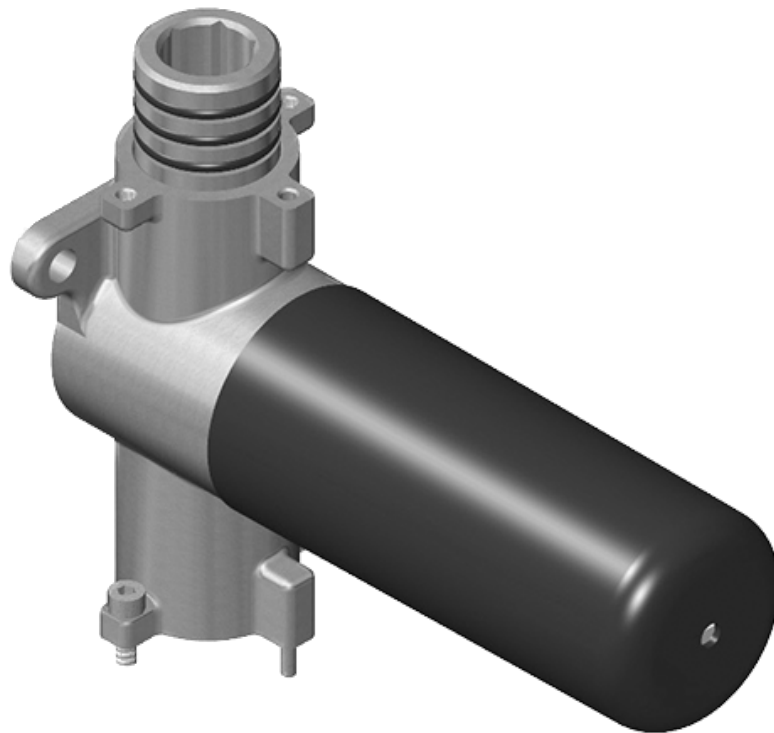

SHOWER
M-Series Thermostatic Valve Trim
with Handle

GRAFF®

Information

- Single metal handle
- Decorative trim plate
- Use with G-8006 Thermostatic Rough Valve
- ADA

Finishes

G-8037-LM58E-T

Sento Series

SHOWER
M-Series 3-Way Diverter Valve
Trim with Handle

www.graff-faucets.com | phone: 800-954-4723

SHOWER
 Three-Way Diverter Control Valve
 WITH Off Function (No Pass-
 Through)
G-8053

Information

- ~11.4 gpm @ 60 psi
- 3/4" universal inlets/outlets with female threads
- Operates one function at a time
- Stacking inlet feature
- Supplied with protective plastic cover
- CALGreen compliant depending on functions

Finishes

Unfinished Unfinished Architectural
Brass Brushed Brass White

G-8053

M-Series

3-Way Diverter Control Valve WITH Off Function (No Pass-Through)

Product Features

- 3/4" universal inlets/outlets with female threads
- Stacking inlet feature
- Supplied with protective plastic cover
- CalGreen compliant dependent on functions

www.graff-faucets.com | phone: 800-954-4723

SHOWER
 Stop/Volume Control Rough Valve
G-8077

Information

- 18.1 gpm @ 60 psi
- 3/4" universal inlets/outlets with female threads
- Stacking inlet and outlet feature
- Supplied with protective plastic cover
- CalGreen compliant dependent on functions