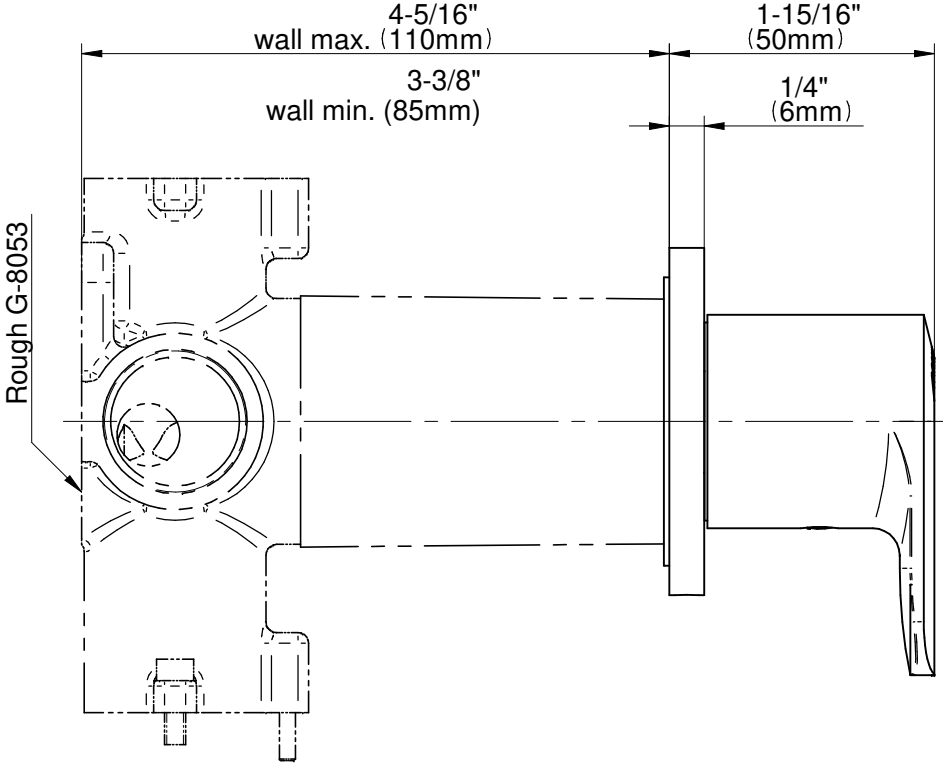

SHOWER
M-Series Thermostatic Shower
System - Tub and Shower with
Handshower
GL3.612ST-LM58E0

GRAFF®

Information

- 3/4" thermostatic valve and trim
- 3/4" stop/volume control valve and 3-way diverter valve and trims
- 8" showerhead with 12" wall-mounted shower arm
- Showerhead features no-clog, easy-clean spray nozzles
- Handshower set with wall-mounted slide bar and 59" hose (PVD finishes use 59" flex hose)
- 6" contemporary tub spout
- Optional extension kit
- Flow rates: showerhead \leq 1.8 max gpm, handshower \leq 1.5 max gpm
- ADA
- CALGreen

GRAFF®

Information

- Single metal handle
- Decorative trim plate
- Use with G-8053 3-Way Diverter Control Valve WITH Off Function
- ADA

Finishes

G-8069-LM58E1-T

Sento Series

SHOWER
M-Series Stop/Volume Control
Valve Trim with Handle