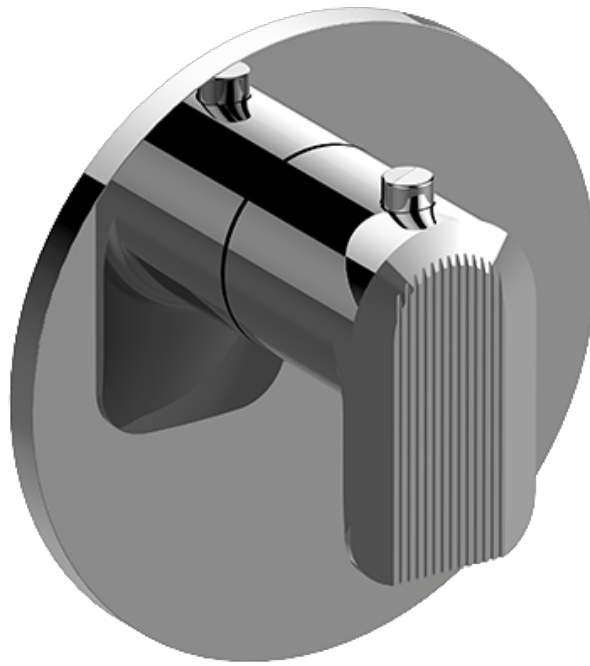

SHOWER
M-Series Thermostatic Shower
System - Tub and Shower with
Handshower
GL3.612ST-LM58E0

GRAFF®

Information

- 3/4" thermostatic valve and trim
- 3/4" stop/volume control valve and 3-way diverter valve and trims
- 8" showerhead with 12" wall-mounted shower arm
- Showerhead features no-clog, easy-clean spray nozzles
- Handshower set with wall-mounted slide bar and 59" hose (PVD finishes use 59" flex hose)
- 6" contemporary tub spout
- Optional extension kit
- Flow rates: showerhead \leq 1.8 max gpm, handshower \leq 1.5 max gpm
- ADA
- CALGreen

SHOWER
M-Series Thermostatic Valve Trim
with Handle

GRAFF®

Information

- Single metal handle
- Decorative trim plate
- Use with G-8006 Thermostatic Rough Valve
- ADA

Finishes

G-8037-LM58E-T

Sento Series

SHOWER
M-Series 3-Way Diverter Valve
Trim with Handle

GRAFF®

Information

- Single metal handle
- Decorative trim plate
- Use with G-8053 3-Way Diverter Control Valve WITH Off Function
- ADA

Finishes

G-8069-LM58E1-T

Sento Series

SHOWER
M-Series Stop/Volume Control
Valve Trim with Handle