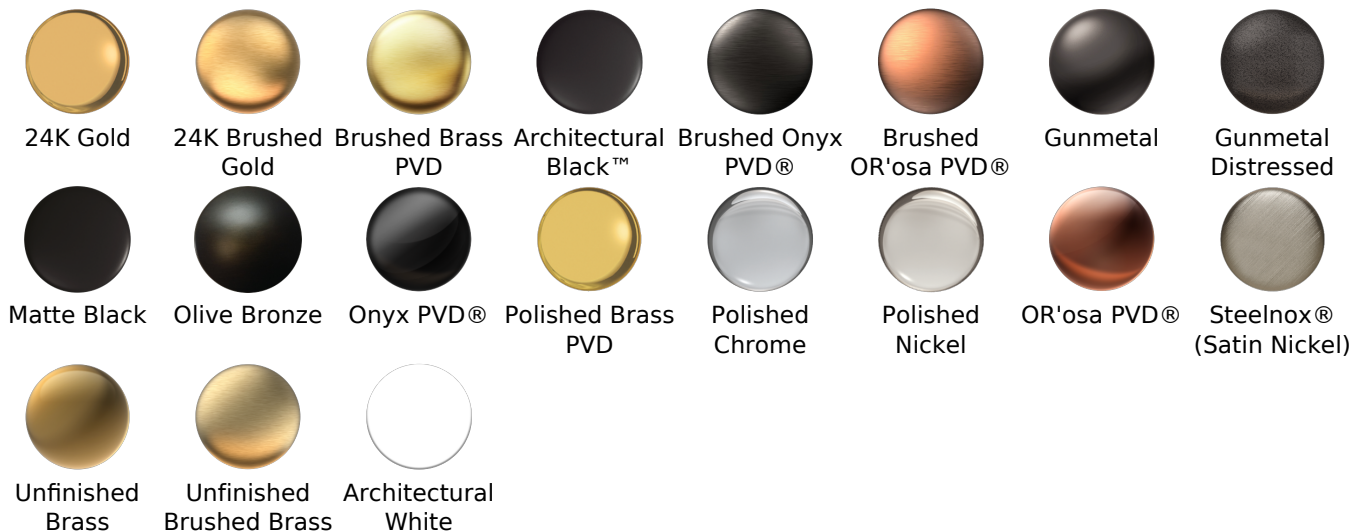

SHOWER
Thermostatic Rough Valve
G-8006

Information

- 12.9 gpm @ 60 psi
- 3/4" universal inlets
- Built-in service stops
- Stacking outlet feature
- Complete serviceability from front of all units
- Supplied with protective plastic cover
- CalGreen compliant dependent on functions

Finishes