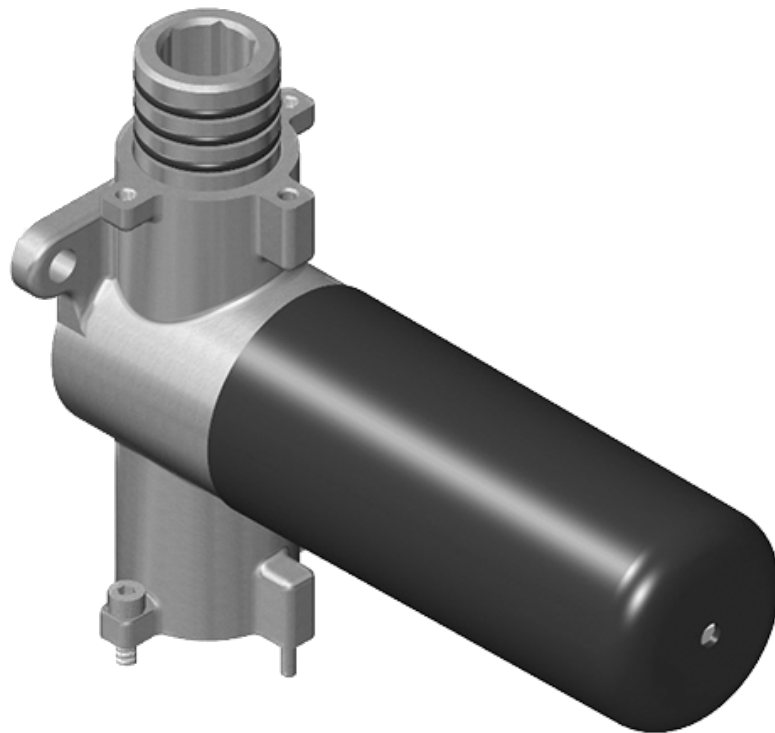

Finishes

G-8053

M-Series

3-Way Diverter Control Valve WITH Off Function (No Pass-Through)

Product Features

- 3/4" universal inlets/outlets with female threads
- Stacking inlet feature
- Supplied with protective plastic cover
- CalGreen compliant dependent on functions

www.graff-faucets.com | phone: 800-954-4723

SHOWER
Terra M-Series 3-Way Diverter
Valve Trim with Handle
G-8069-LM46E1-T

GRAFF[®]

Information

- Single metal handle
- Decorative trim plate
- Use with G-8053 3-way diverter control valve WITH off function (no pass-through)
- To complete package, you must order rough valve
- ADA

Finishes

G-8069-LM46E1

Terra Series

SHOWER
Stop/Volume Control Rough Valve
G-8077

GRAFF®

Information

- 18.1 gpm @ 60 psi
- 3/4" universal inlets/outlets with female threads
- Stacking inlet and outlet feature
- Supplied with protective plastic cover
- CalGreen compliant dependent on functions

Finishes

G-8077

M-Series

Stop/Volume Control Rough Valve

Product Features

- 3/4" universal inlets/outlets with female threads
- 18.1 gpm @ 60 psi
- Stacking inlet and outlet feature
- Supplied with protective plastic cover
- CalGreen compliant dependent on functions