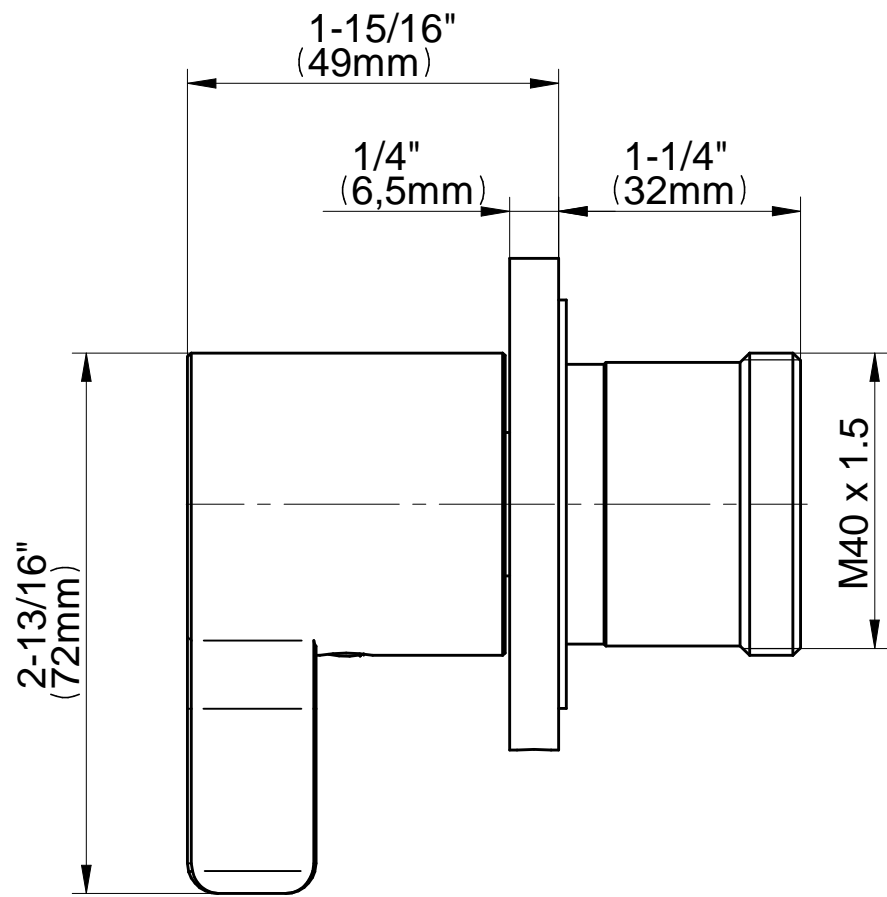

SHOWER
M-Series Thermostatic Shower
System - Tub and Shower with
Handshower
GL3.612ST-LM46E0

GRAFF®

Information

- 3/4" thermostatic valve and trim
- 3/4" stop/volume control valve and 3-way diverter valve and trims
- 8" showerhead with 12" wall-mounted shower arm
- Showerhead features no-clog, easy-clean spray nozzles
- Handshower set with wall-mounted slide bar and 59" hose (PVD finishes use 59" flex hose)
- 6" contemporary tub spout
- Optional extension kit
- Flow rates: showerhead \leq 1.8 max gpm, handshower \leq 1.5 max gpm
- ADA
- CALGreen

www.graff-faucets.com | phone: 800-954-4723

SHOWER
Terra M-Series Stop/Volume
Control Valve Trim with Handle
G-8097-LM46E1-T

GRAFF®

Information

- Single metal handle
- Decorative trim plate
- Use with G-8076 Stop/Volume Control rough valve with Pass-Through or G-8077 Stop/Volume Control rough valve
- To complete package, you must order rough valve
- ADA

Finishes

G-8097 - LM46E1

Terra Series

SHOWER
8" Round Brass Showerhead
G-8449

GRAFF®

Information

- 1/4" thick
- 169 no-clog, easy-clean rubber spray nozzles
- Recommended use with ceiling shower arm
- Recommended for use at no more than 10 degrees tilt
- Showerhead flow rate ≤ 1.8 max gpm
- CALGreen