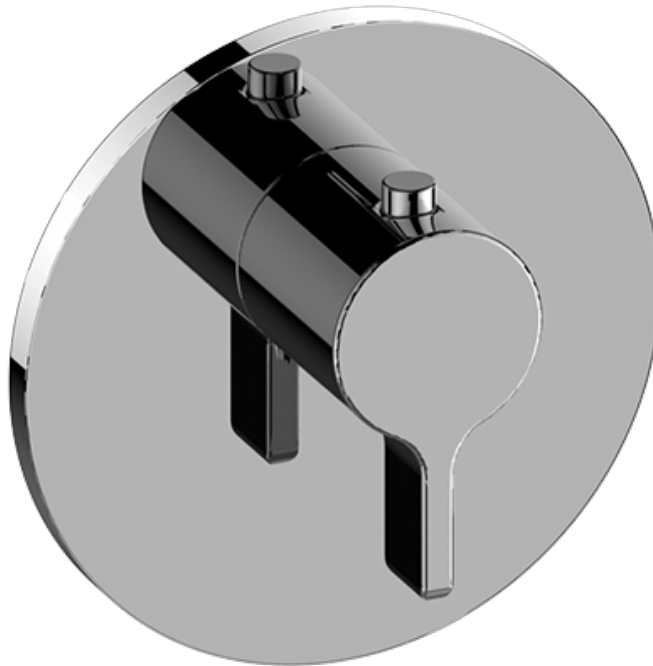

SHOWER
M-Series Thermostatic Shower
System - Tub and Shower with
Handshower
GL3.612ST-LM46E0

GRAFF®

Information

- 3/4" thermostatic valve and trim
- 3/4" stop/volume control valve and 3-way diverter valve and trims
- 8" showerhead with 12" wall-mounted shower arm
- Showerhead features no-clog, easy-clean spray nozzles
- Handshower set with wall-mounted slide bar and 59" hose (PVD finishes use 59" flex hose)
- 6" contemporary tub spout
- Optional extension kit
- Flow rates: showerhead \leq 1.8 max gpm, handshower \leq 1.5 max gpm
- ADA
- CALGreen

Finishes

G-8006

M-Series

3/4" Concealed Thermostatic Rough Valve

Product Features

- 12.9 gpm @ 60 psi
- 3/4" universal inlets
- Built-in service stops
- Stacking outlet feature
- Complete serviceability from front of all units
- Supplied with protective plastic cover
- CalGreen compliant dependent on functions

www.graff-faucets.com | phone: 800-954-4723

SHOWER
Terra M-Series Thermostatic Valve
Trim with Handle
G-8037-LM46E-T

GRAFF®

Information

- Single metal handle
- Decorative trim plate
- Use with G-8006 thermostatic rough valve
- To complete package, you must order rough valve
- ADA

Finishes

SHOWER
Three-Way Diverter Control Valve
WITH Off Function (No Pass-
Through)
G-8053

GRAFF®

Information

- ~11.4 gpm @ 60 psi
- 3/4" universal inlets/outlets with female threads
- Operates one function at a time
- Stacking inlet feature
- Supplied with protective plastic cover
- CALGreen compliant depending on functions