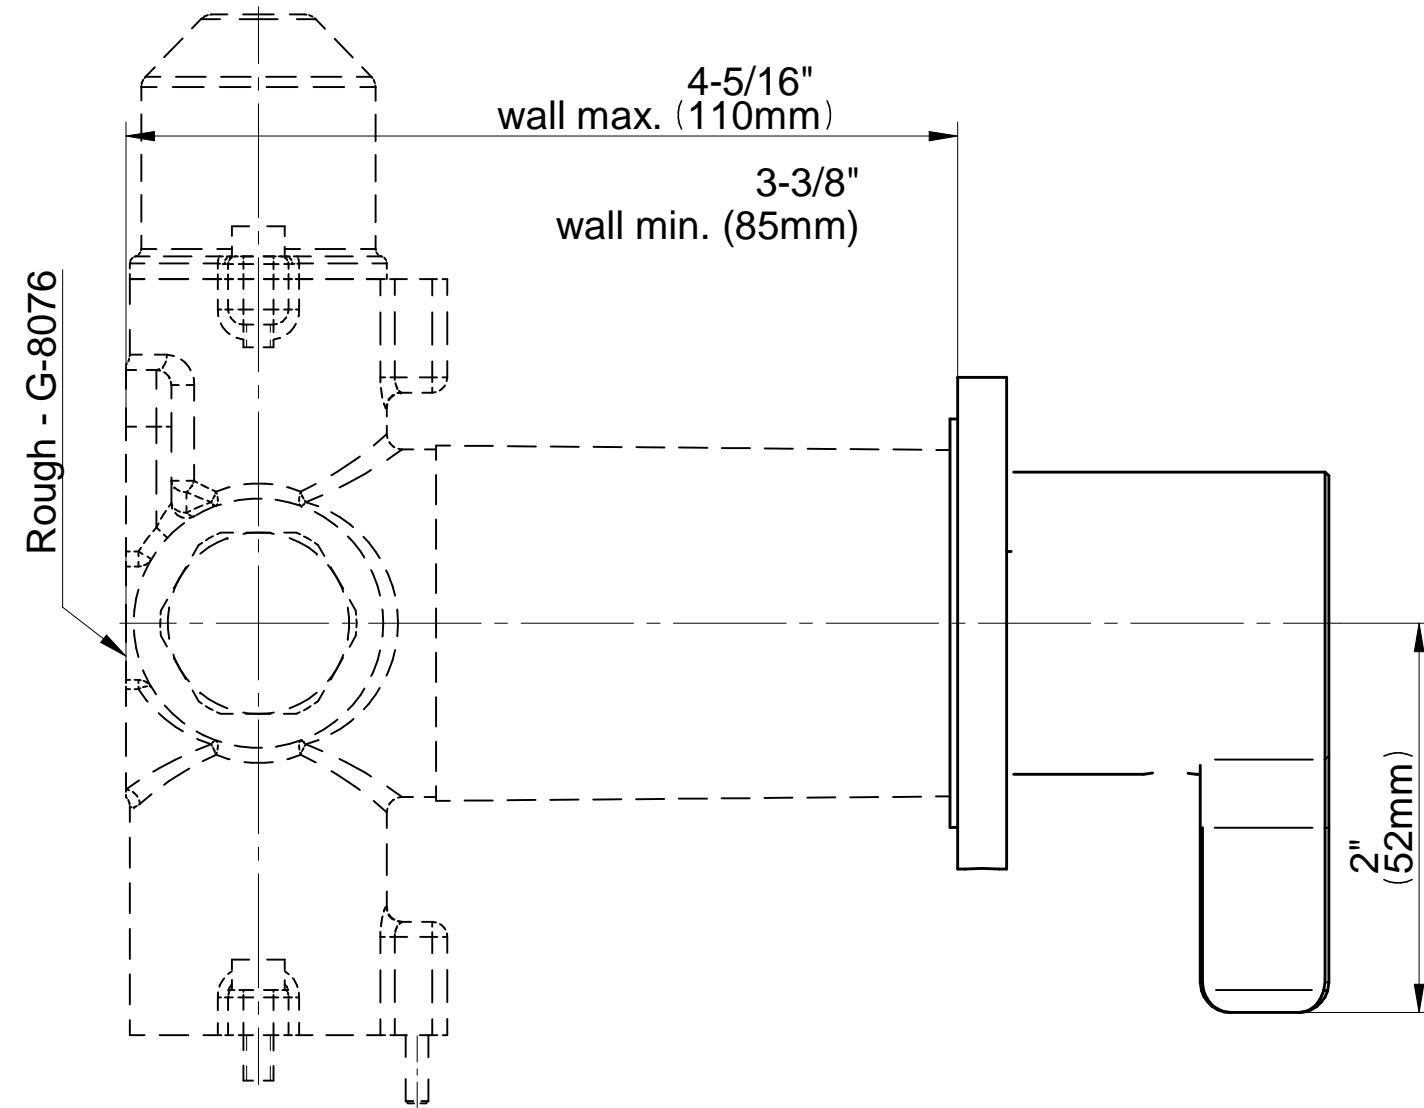

SHOWER
M-Series Thermostatic Shower
System - Tub and Shower with
Handshower
GL3.612ST-LM46E0

GRAFF®

Information

- 3/4" thermostatic valve and trim
- 3/4" stop/volume control valve and 3-way diverter valve and trims
- 8" showerhead with 12" wall-mounted shower arm
- Showerhead features no-clog, easy-clean spray nozzles
- Handshower set with wall-mounted slide bar and 59" hose (PVD finishes use 59" flex hose)
- 6" contemporary tub spout
- Optional extension kit
- Flow rates: showerhead \leq 1.8 max gpm, handshower \leq 1.5 max gpm
- ADA
- CALGreen

www.graff-faucets.com | phone: 800-954-4723

SHOWER
Terra M-Series Stop/Volume
Control Valve Trim with Handle
G-8097-LM46E1-T

GRAFF®

Information

- Single metal handle
- Decorative trim plate
- Use with G-8076 Stop/Volume Control rough valve with Pass-Through or G-8077 Stop/Volume Control rough valve
- To complete package, you must order rough valve
- ADA

Finishes

G-8097 - LM46E1

Terra Series

SHOWER
8" Round Brass Showerhead
G-8449

GRAFF®

Information

- 1/4" thick
- 169 no-clog, easy-clean rubber spray nozzles
- Recommended use with ceiling shower arm
- Recommended for use at no more than 10 degrees tilt
- Showerhead flow rate ≤ 1.8 max gpm
- CALGreen