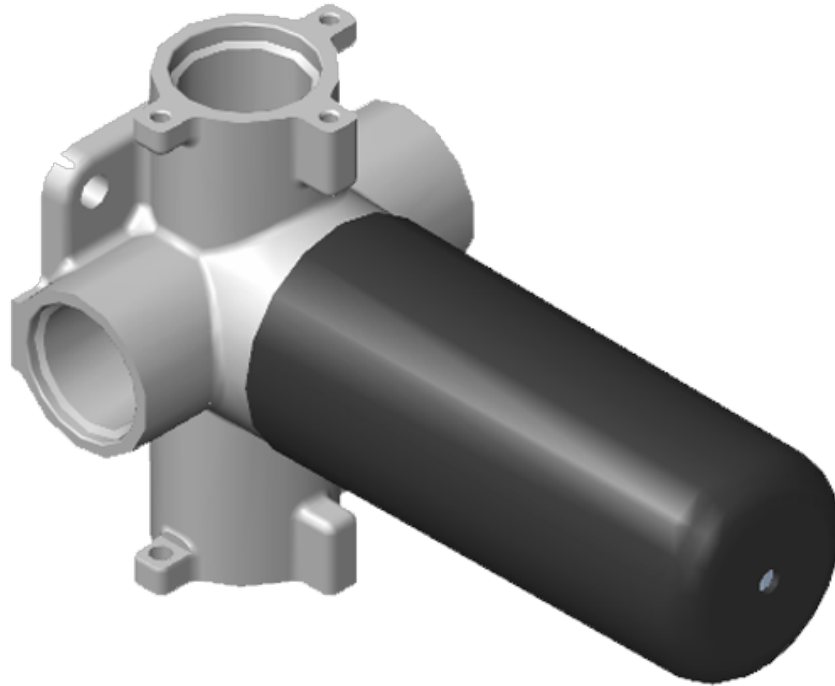

Finishes

G-8006

M-Series

3/4" Concealed Thermostatic Rough Valve

Product Features

- 12.9 gpm @ 60 psi
- 3/4" universal inlets
- Built-in service stops
- Stacking outlet feature
- Complete serviceability from front of all units
- Supplied with protective plastic cover
- CalGreen compliant dependent on functions

www.graff-faucets.com | phone: 800-954-4723

SHOWER
Terra M-Series Thermostatic Valve
Trim with Handle
G-8037-LM46E-T

GRAFF®

Information

- Single metal handle
- Decorative trim plate
- Use with G-8006 thermostatic rough valve
- To complete package, you must order rough valve
- ADA

Finishes

SHOWER
Three-Way Diverter Control Valve
WITH Off Function (No Pass-
Through)
G-8053

GRAFF®

Information

- ~11.4 gpm @ 60 psi
- 3/4" universal inlets/outlets with female threads
- Operates one function at a time
- Stacking inlet feature
- Supplied with protective plastic cover
- CALGreen compliant depending on functions

Finishes

G-8053

M-Series

3-Way Diverter Control Valve WITH Off Function (No Pass-Through)

Product Features

- 3/4" universal inlets/outlets with female threads
- Stacking inlet feature
- Supplied with protective plastic cover
- CalGreen compliant dependent on functions