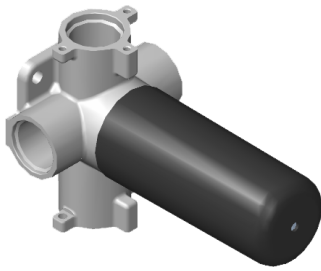

Finishes

G-8006

M-Series

3/4" Concealed Thermostatic Rough Valve

Product Features

- 12.9 gpm @ 60 psi
- 3/4" universal inlets
- Built-in service stops
- Stacking outlet feature
- Complete serviceability from front of all units
- Supplied with protective plastic cover
- CalGreen compliant dependent on functions

www.graff-faucets.com | phone: 800-954-4723

SHOWER
Terra M-Series Thermostatic Valve
Trim with Handle
G-8037-LM46E-T

GRAFF®

Information

- Single metal handle
- Decorative trim plate
- Use with G-8006 thermostatic rough valve
- To complete package, you must order rough valve
- ADA

Finishes

SHOWER
Three-Way Diverter Control Valve
WITH Off Function (No Pass-
Through)
G-8053

GRAFF®

Information

- ~11.4 gpm @ 60 psi
- 3/4" universal inlets/outlets with female threads
- Operates one function at a time
- Stacking inlet feature
- Supplied with protective plastic cover
- CALGreen compliant depending on functions

Finishes

G-8053

M-Series

3-Way Diverter Control Valve WITH Off Function (No Pass-Through)

Product Features

- 3/4" universal inlets/outlets with female threads
- Stacking inlet feature
- Supplied with protective plastic cover
- CalGreen compliant dependent on functions