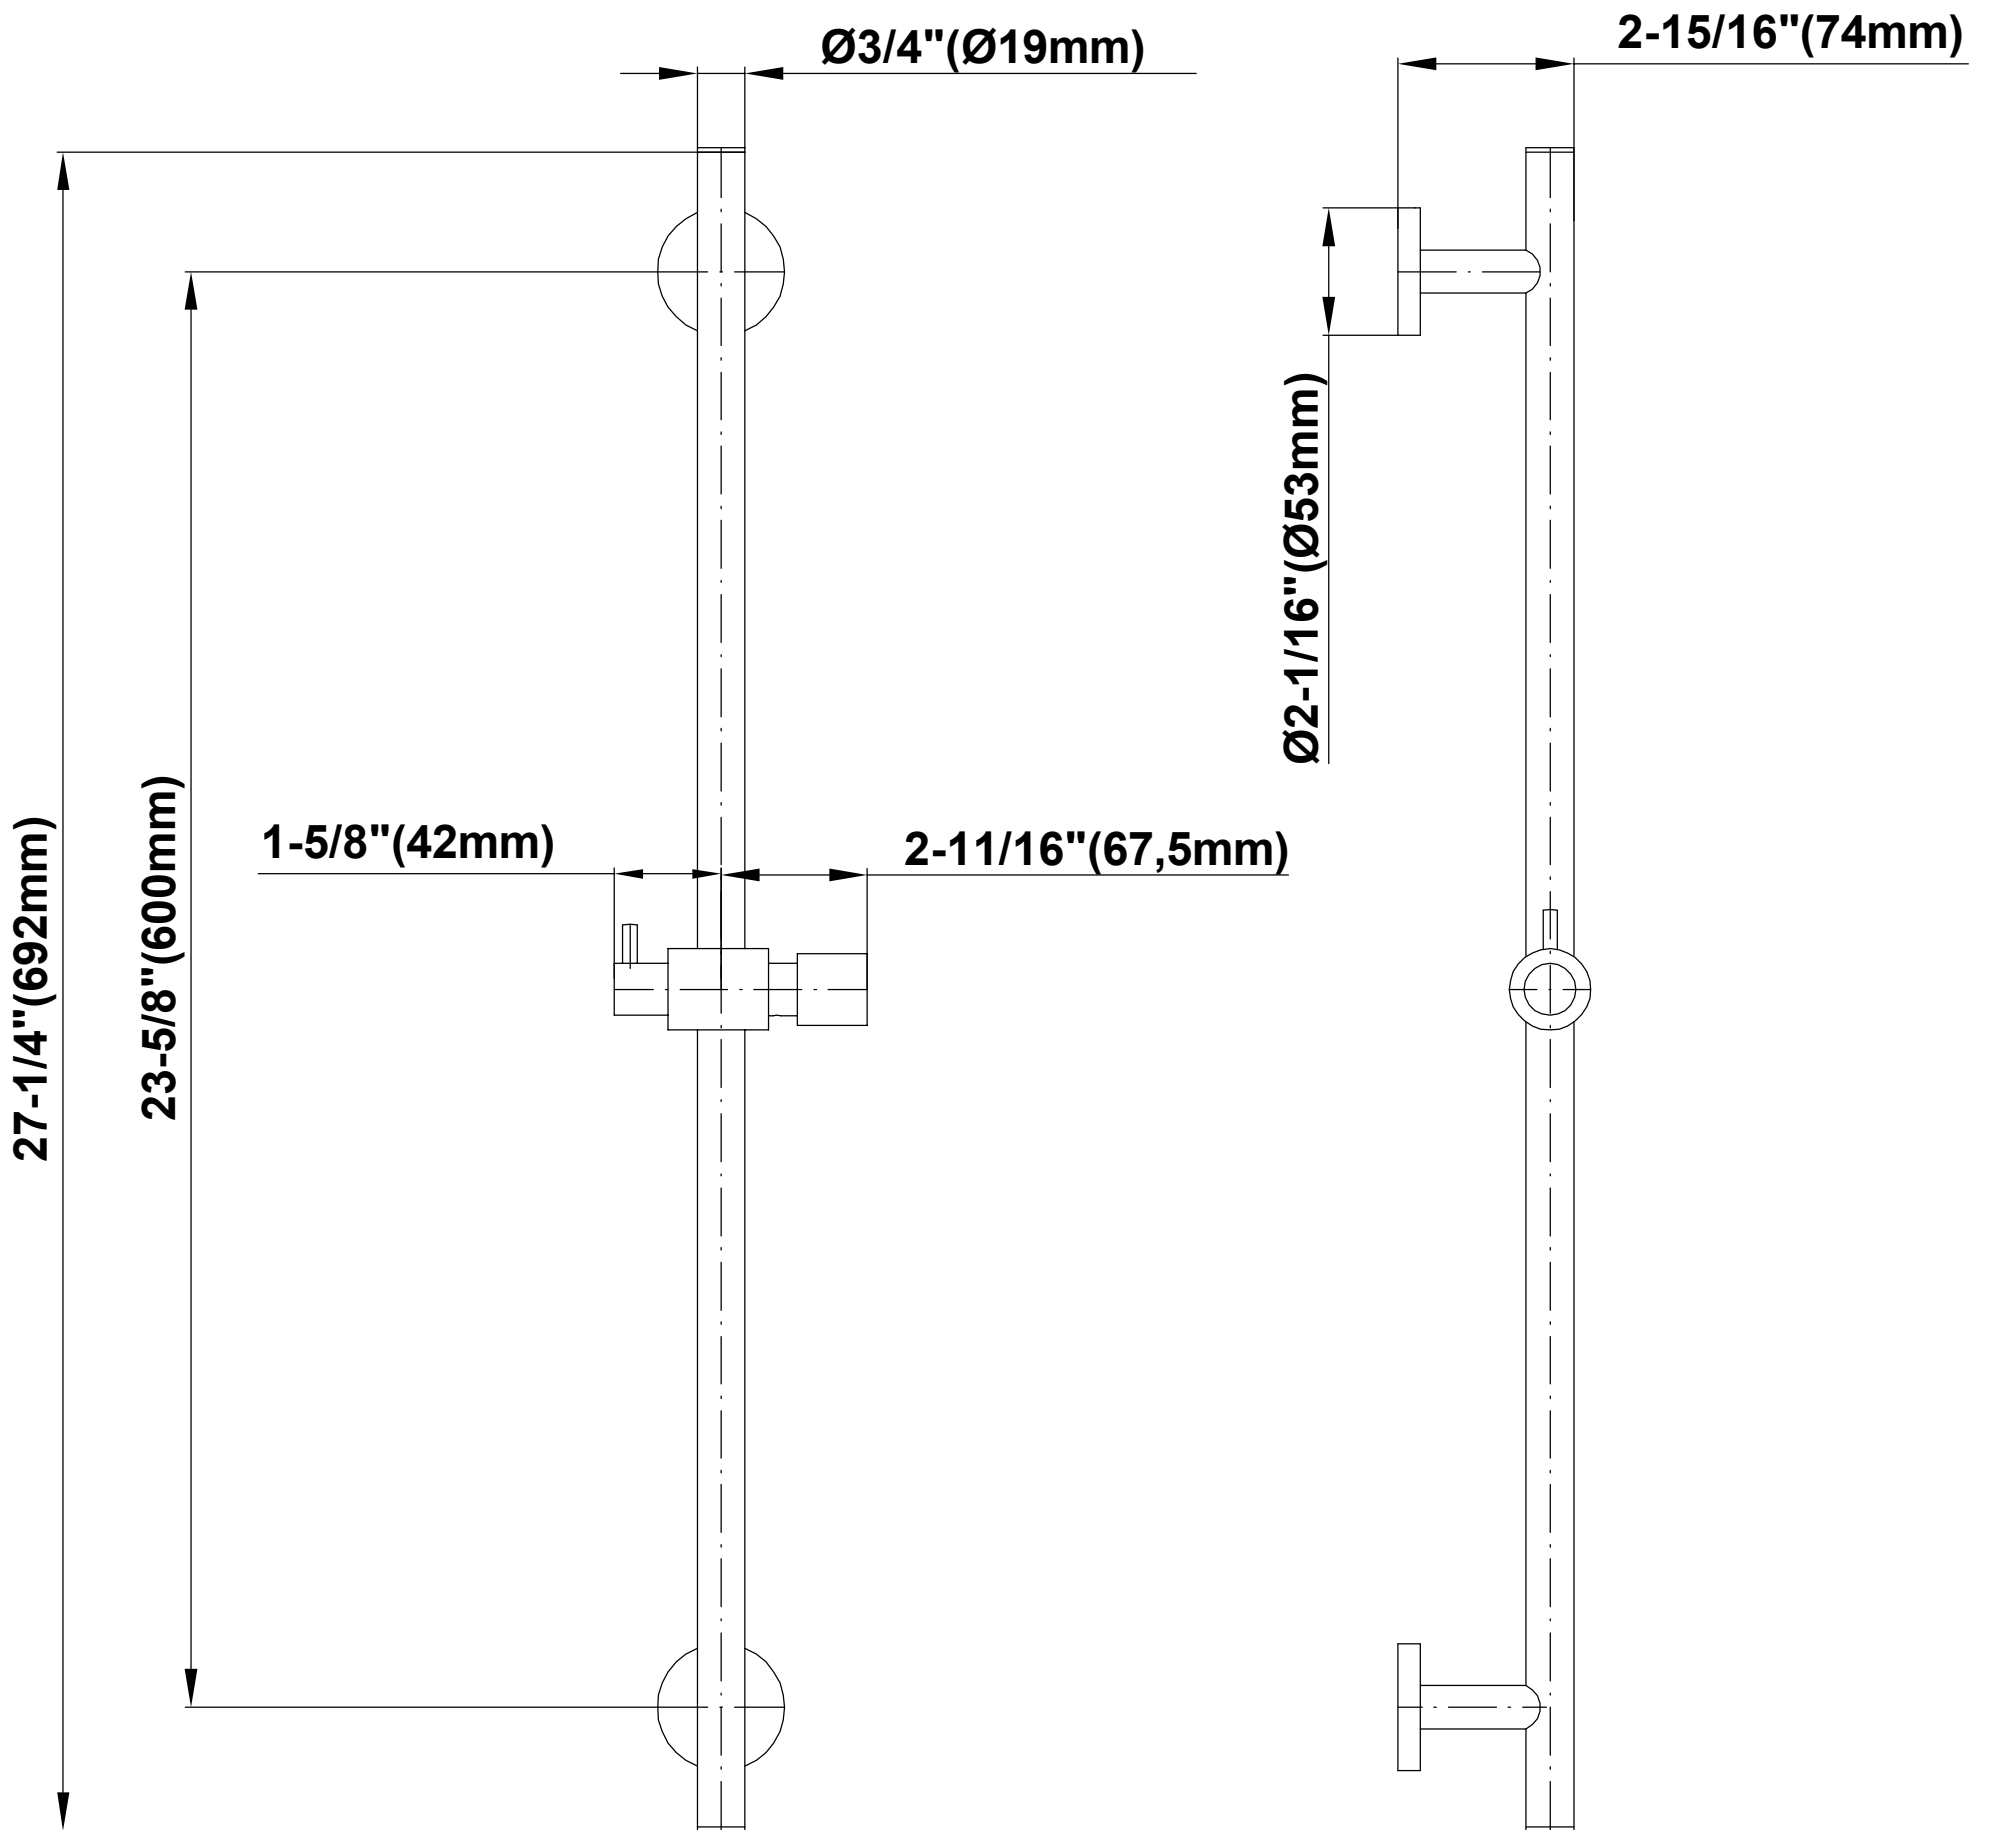

SHOWER
M-Series Thermostatic Shower
System - Tub and Shower with
Handshower
GL3.612ST-LM46E0

GRAFF®

Information

- 3/4" thermostatic valve and trim
- 3/4" stop/volume control valve and 3-way diverter valve and trims
- 8" showerhead with 12" wall-mounted shower arm
- Showerhead features no-clog, easy-clean spray nozzles
- Handshower set with wall-mounted slide bar and 59" hose (PVD finishes use 59" flex hose)
- 6" contemporary tub spout
- Optional extension kit
- Flow rates: showerhead \leq 1.8 max gpm, handshower \leq 1.5 max gpm
- ADA
- CALGreen

SHOWER
Contemporary Wall-Mounted Slide
Bar
G-8641

GRAFF®

Information

- 27 1/4" tall wall-mounted slide bar
- Adjustable bracket fits all hoses with conical nut

Finishes

G - 864 1

SHOWER
Contemporary Round Handshower
G-8714