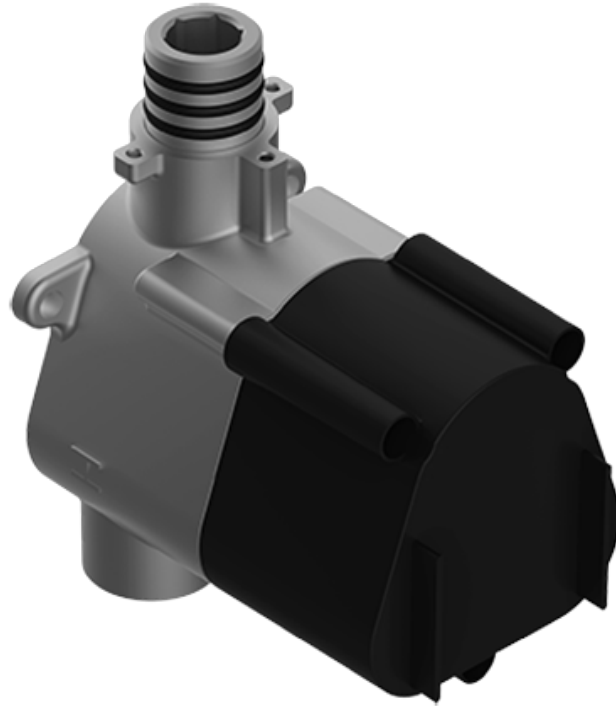

SHOWER
M-Series Thermostatic Shower
System - Tub and Shower with
Handshower
GL3.612ST-LM46E0

GRAFF®

Information

- 3/4" thermostatic valve and trim
- 3/4" stop/volume control valve and 3-way diverter valve and trims
- 8" showerhead with 12" wall-mounted shower arm
- Showerhead features no-clog, easy-clean spray nozzles
- Handshower set with wall-mounted slide bar and 59" hose (PVD finishes use 59" flex hose)
- 6" contemporary tub spout
- Optional extension kit
- Flow rates: showerhead \leq 1.8 max gpm, handshower \leq 1.5 max gpm
- ADA
- CALGreen

SHOWER
Thermostatic Rough Valve
G-8006

GRAFF®

Information

- 12.9 gpm @ 60 psi
- 3/4" universal inlets
- Built-in service stops
- Stacking outlet feature
- Complete serviceability from front of all units
- Supplied with protective plastic cover
- CalGreen compliant dependent on functions

Finishes

G-8006

M-Series

3/4" Concealed Thermostatic Rough Valve

Product Features

- 12.9 gpm @ 60 psi
- 3/4" universal inlets
- Built-in service stops
- Stacking outlet feature
- Complete serviceability from front of all units
- Supplied with protective plastic cover
- CalGreen compliant dependent on functions

www.graff-faucets.com | phone: 800-954-4723

SHOWER
Terra M-Series Thermostatic Valve
Trim with Handle
G-8037-LM46E-T

GRAFF®

Information

- Single metal handle
- Decorative trim plate
- Use with G-8006 thermostatic rough valve
- To complete package, you must order rough valve
- ADA