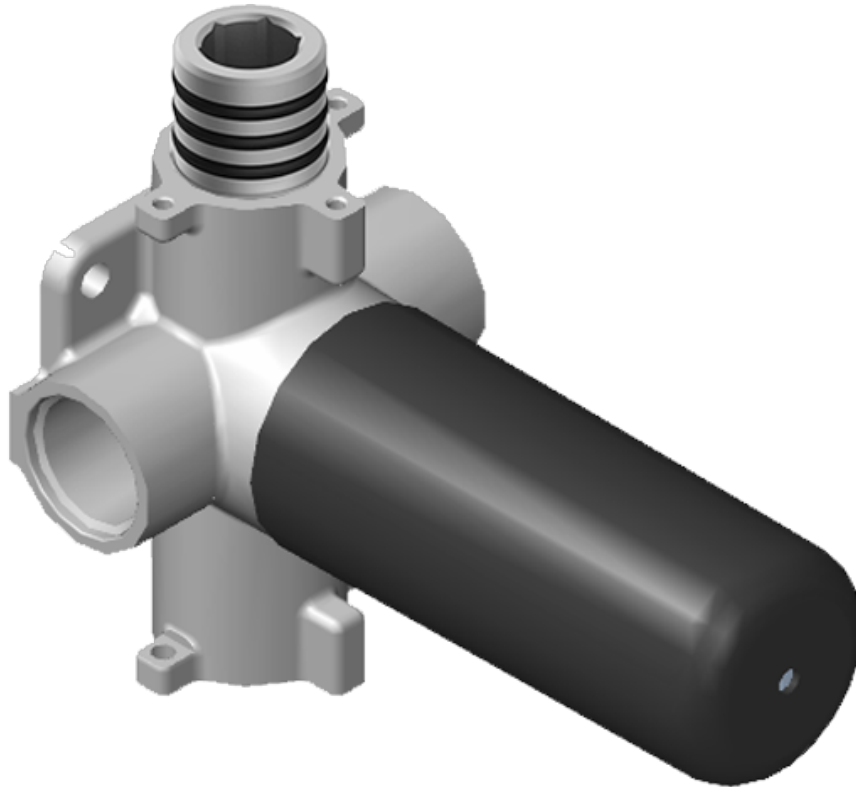

## Round Two Holes Trim Plate - M-Series

SHOWER  
Two-Way Diverter Volume Control  
Valve WITH Off Function and Pass-  
Through  
**G-8052**

**GRAFF®**

**Information**

- 11.7 gpm @ 60 psi
- 3/4" universal inlets/outlets with female threads
- Operates one function at a time
- Stacking inlet and pass-through port feature
- Supplied with protective plastic cover
- CALGreen compliant depending on functions