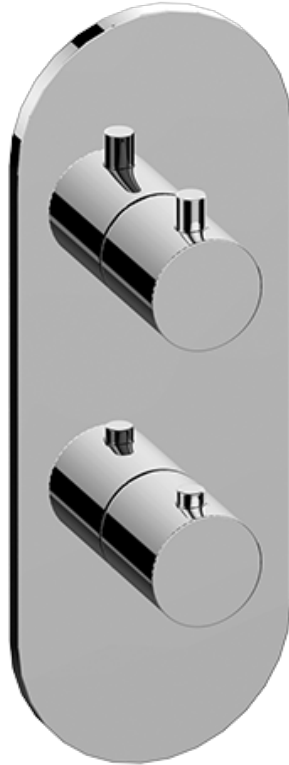

## Warranty

- Limited lifetime warranty

For complete warranty information go to [www.graff-faucets.com/en/info/faqs](http://www.graff-faucets.com/en/info/faqs)

The measurements shown are for reference only. Products and specifications shown are subject to change without notice. Revised 3/2016.

[www.graff-faucets.com](http://www.graff-faucets.com) | phone: 800-954-4723

SHOWER  
M-Series Round Thermostatic  
2-Hole Trim Plate and Handle  
**G-8047-RH0-T**

**GRAFF**<sup>®</sup>