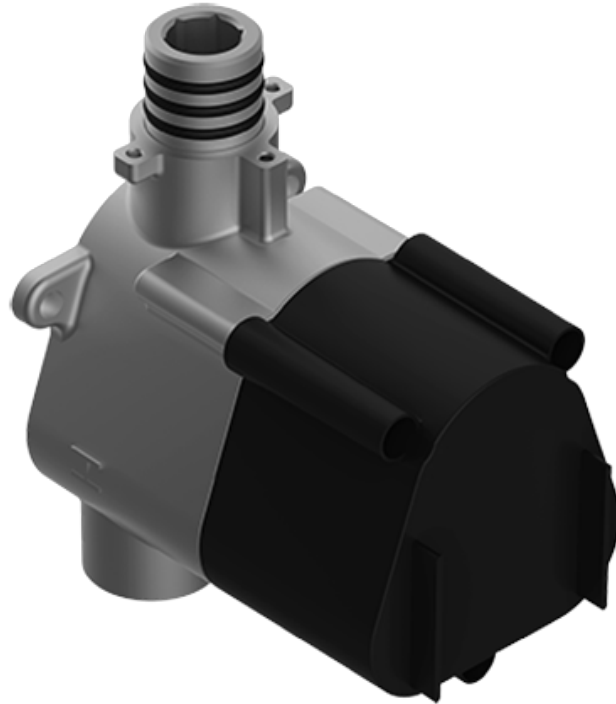

SHOWER  
Phase M-Series Thermostatic  
Shower System - Shower with  
Handshower  
**GL2.022WD-LM45E0**

---

**GRAFF®**

## Information

- 3/4" thermostatic valve and trim
- 3/4" 2-way diverter valve
- 8" showerhead with 12" wall-mounted shower arm
- Showerhead features no-clog, easy-clean spray nozzles
- Handshower set with wall bracket and 59" hose
- Optional extension kit
- Flow rates: showerhead  $\leq 1.8$  max gpm, handshower  $\leq 1.5$  max gpm
- CALGreen

SHOWER  
Thermostatic Rough Valve  
**G-8006**

**GRAFF**<sup>®</sup>

**Information**

- 12.9 gpm @ 60 psi
- 3/4" universal inlets
- Built-in service stops
- Stacking outlet feature
- Complete serviceability from front of all units
- Supplied with protective plastic cover
- CalGreen compliant dependent on functions

# G-8006

M-Series

3/4" Concealed Thermostatic Rough Valve