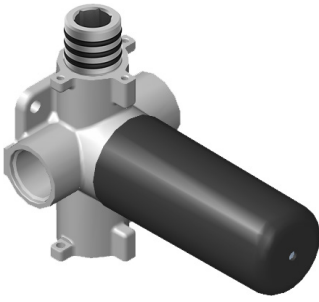

## Round Two Holes Trim Plate - M-Series

SHOWER  
Two-Way Diverter Volume Control  
Valve WITH Off Function and Pass-  
Through  
**G-8052**

**GRAFF®**

**Information**

- 11.7 gpm @ 60 psi
- 3/4" universal inlets/outlets with female threads
- Operates one function at a time
- Stacking inlet and pass-through port feature
- Supplied with protective plastic cover
- CALGreen compliant depending on functions

Polished  
Nickel

Architectural  
White

**G-8052** M-Series  
 2-Way Diverter Volume Control Valve  
 WITH Off Function and Pass-Through

**Product Features**

- 12.1 gpm @ 60 psi
- 3/4" universal inlets/outlets with female threads
- Stacking inlet and pass-through port feature
- Supplied with protective plastic cover
- CalGreen compliant dependent on functions