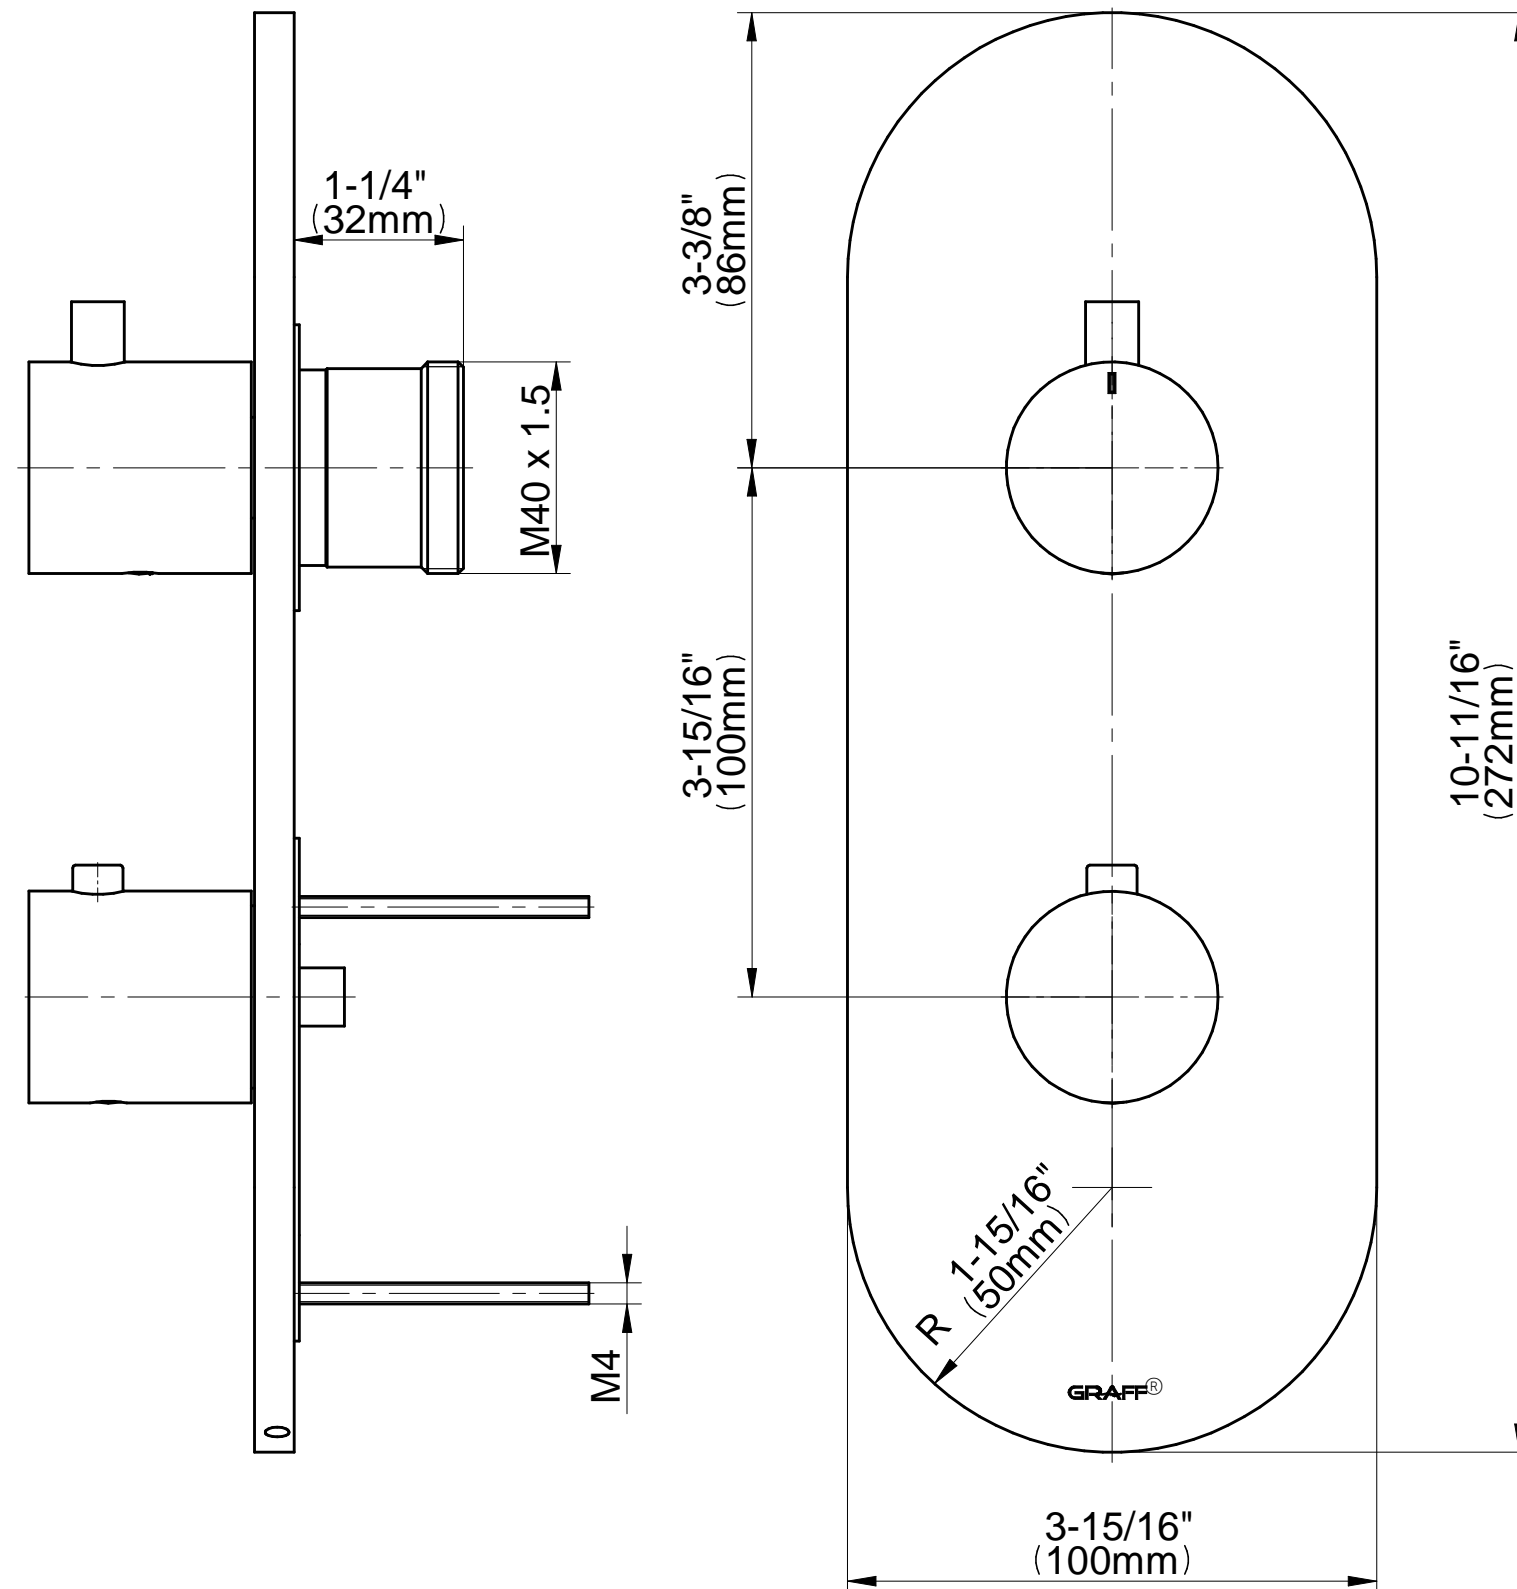

## Information

- 3/4" thermostatic valve and trim
- 3/4" 2-way diverter valve
- 8" showerhead with 12" wall-mounted shower arm
- Showerhead features no-clog, easy-clean spray nozzles
- Handshower set with wall bracket and 59" hose
- Optional extension kit
- Flow rates: showerhead  $\leq 1.8$  max gpm, handshower  $\leq 1.5$  max gpm
- CALGreen

## Round Two Holes Trim Plate - M-Series

SHOWER  
Two-Way Diverter Volume Control  
Valve WITH Off Function and Pass-  
Through  
**G-8052**

**GRAFF®**

**Information**

- 11.7 gpm @ 60 psi
- 3/4" universal inlets/outlets with female threads
- Operates one function at a time
- Stacking inlet and pass-through port feature
- Supplied with protective plastic cover
- CALGreen compliant depending on functions