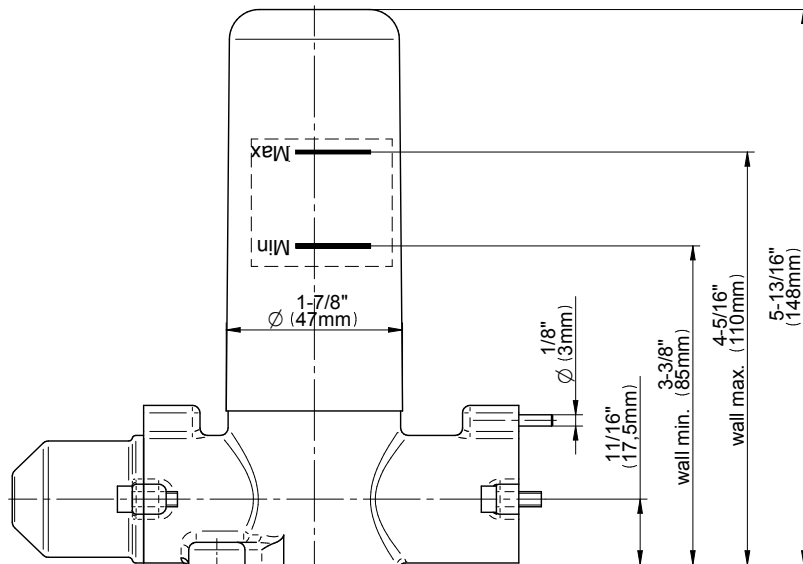

The measurements shown are for reference only. Products and specifications shown are subject to change without notice. Revised 3/2016.

www.graff-faucets.com | phone: 800-954-4723