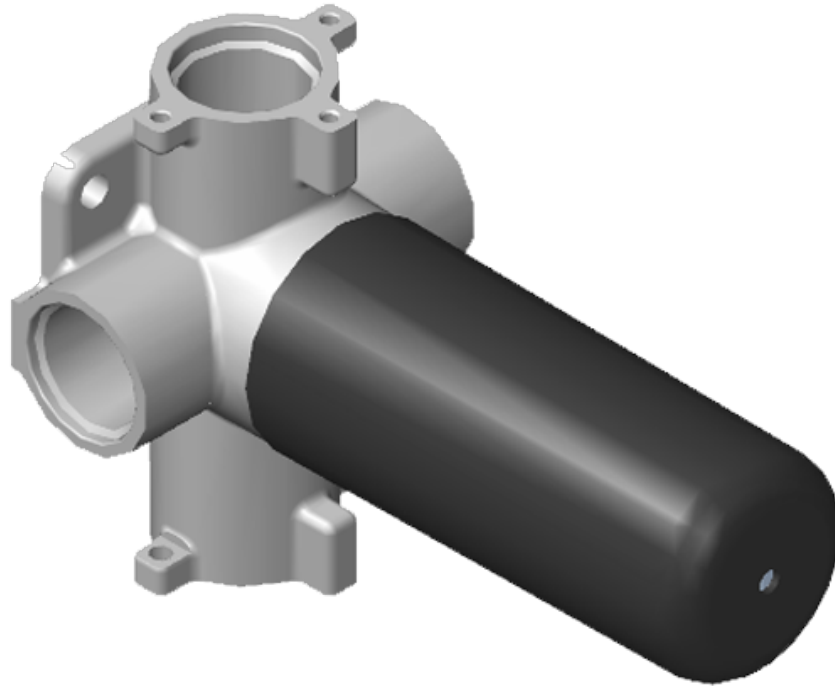

## IMMERSION Series

SHOWER  
Three-Way Diverter Control Valve  
WITH Off Function (No Pass-  
Through)  
**G-8053**

**GRAFF®**

**Information**

- ~11.4 gpm @ 60 psi
- 3/4" universal inlets/outlets with female threads
- Operates one function at a time
- Stacking inlet feature
- Supplied with protective plastic cover
- CALGreen compliant depending on functions