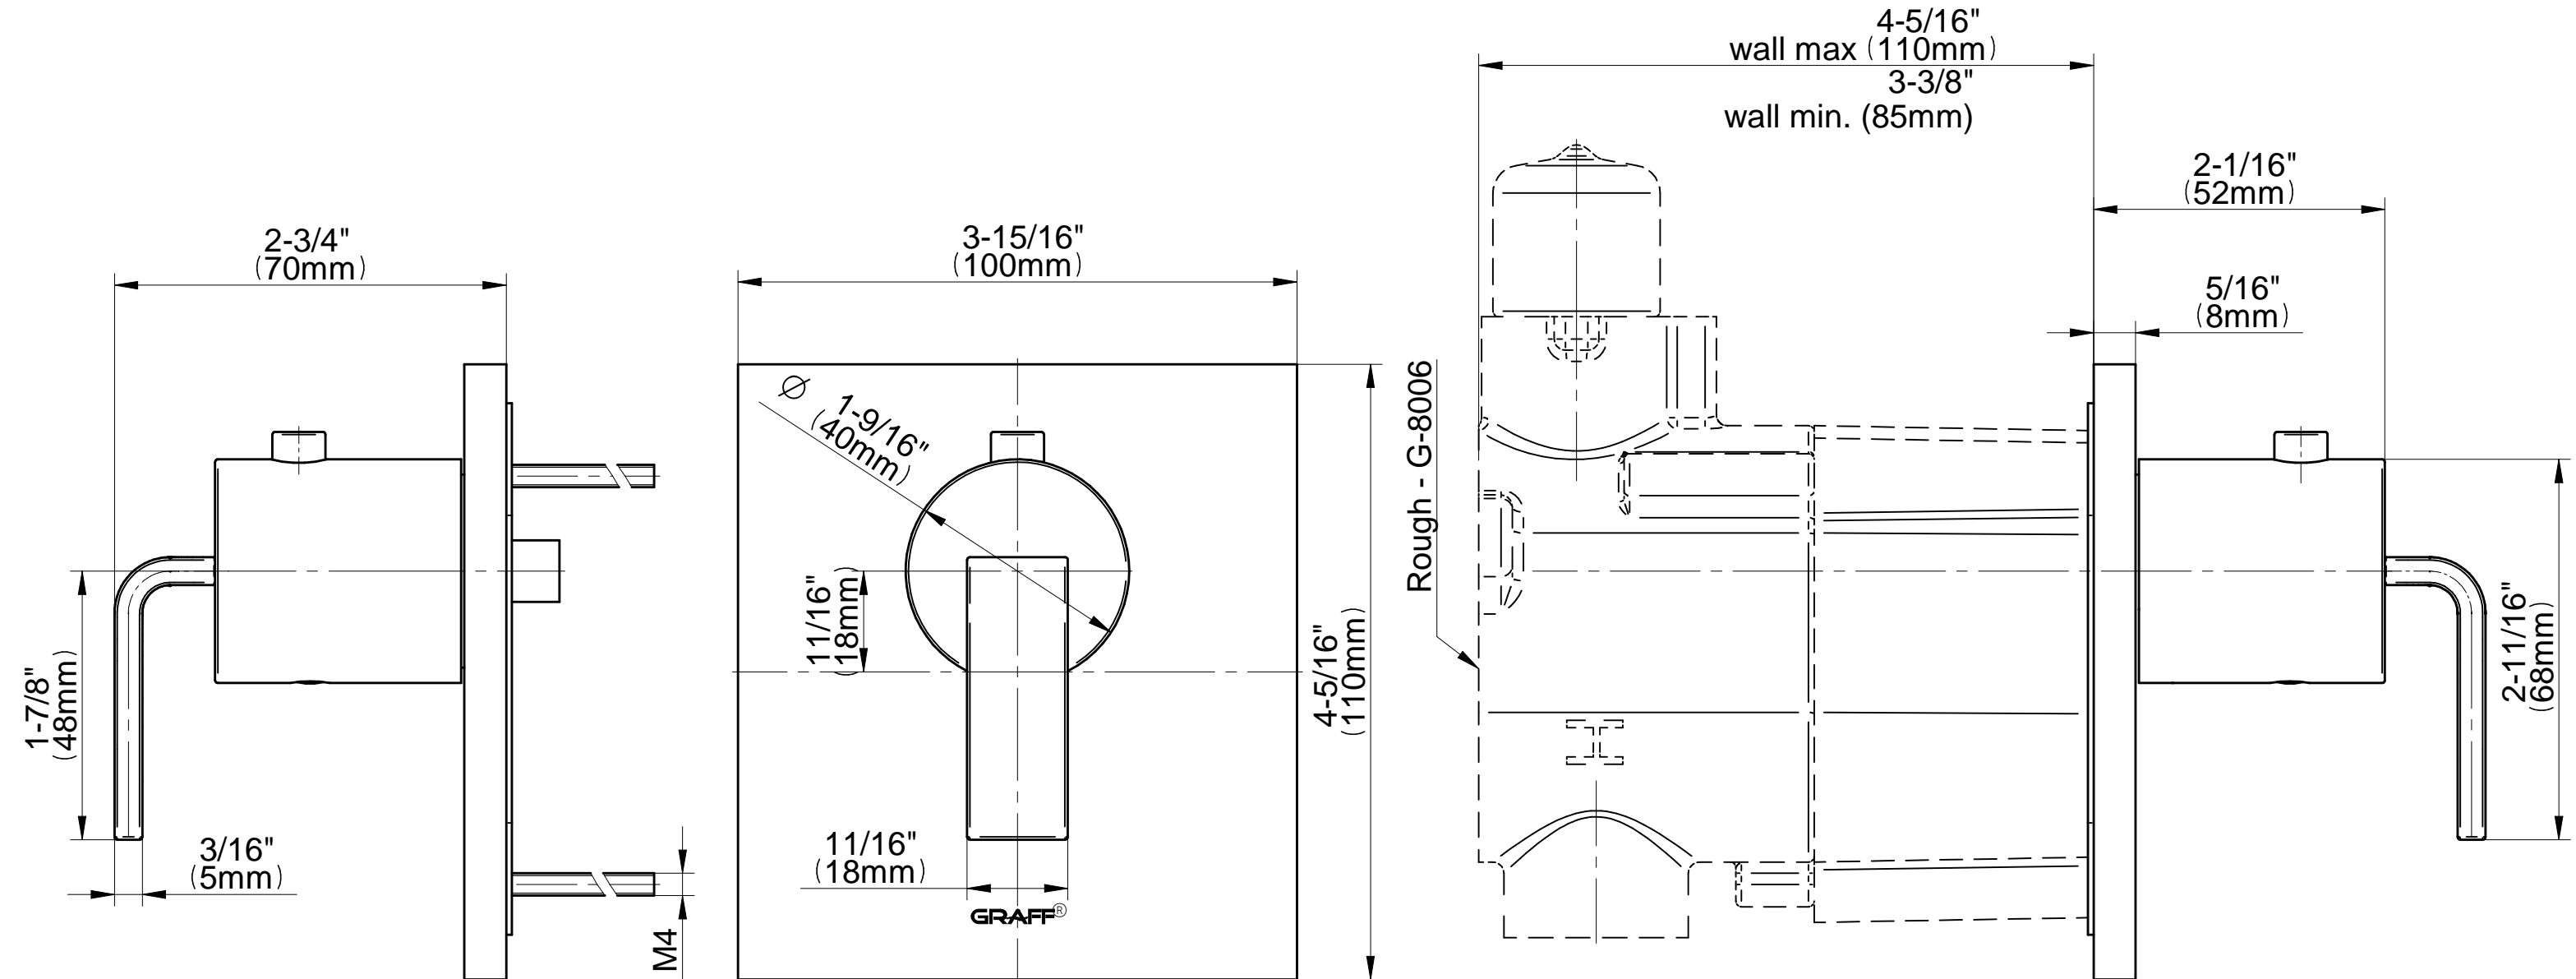

G-8043-LM40E-T

IMMERSION Series