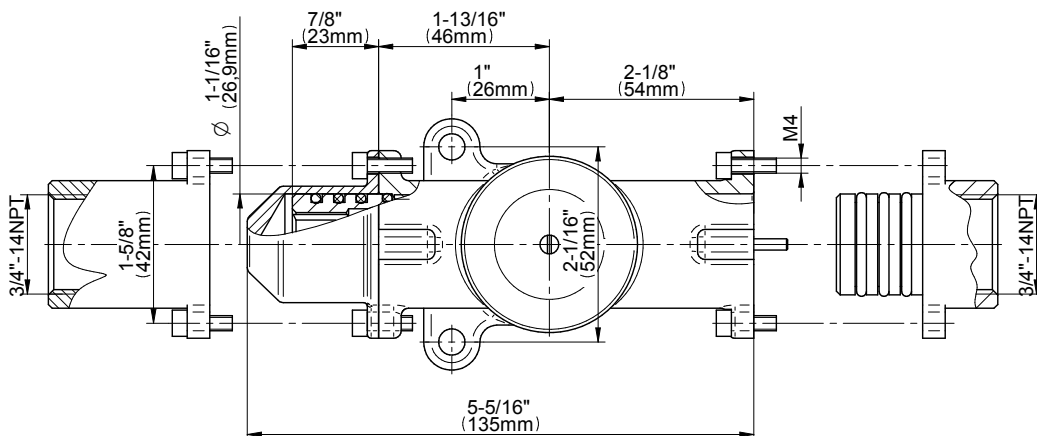

The measurements shown are for reference only. Products and specifications shown are subject to change without notice. Revised 3/2016.

www.graff-faucets.com | phone: 800-954-4723