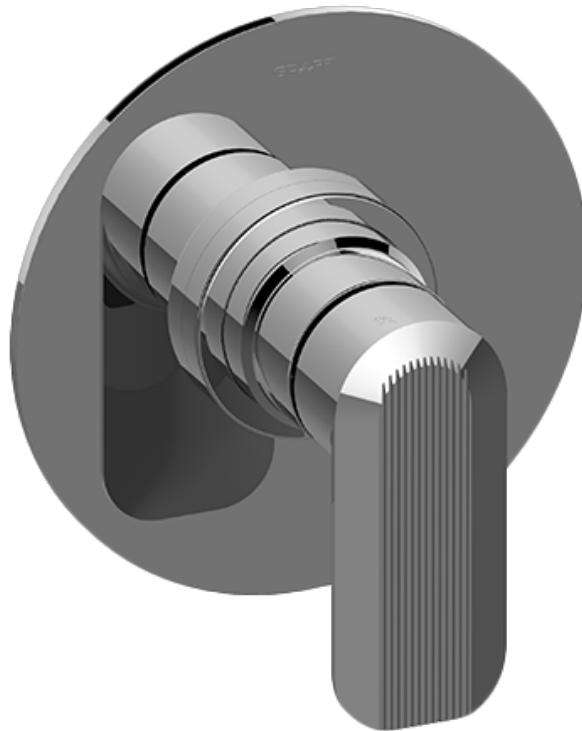

SHOWER
 Sento Pressure Balancing Valve
 Trim with Handle
G-7030-LM58S-T

Information

- Single metal handle
- Decorative trim plate
- Use with G-7005 Pressure Balancing Rough Valve
- ADA

Finishes

G-7030-LM58S-T