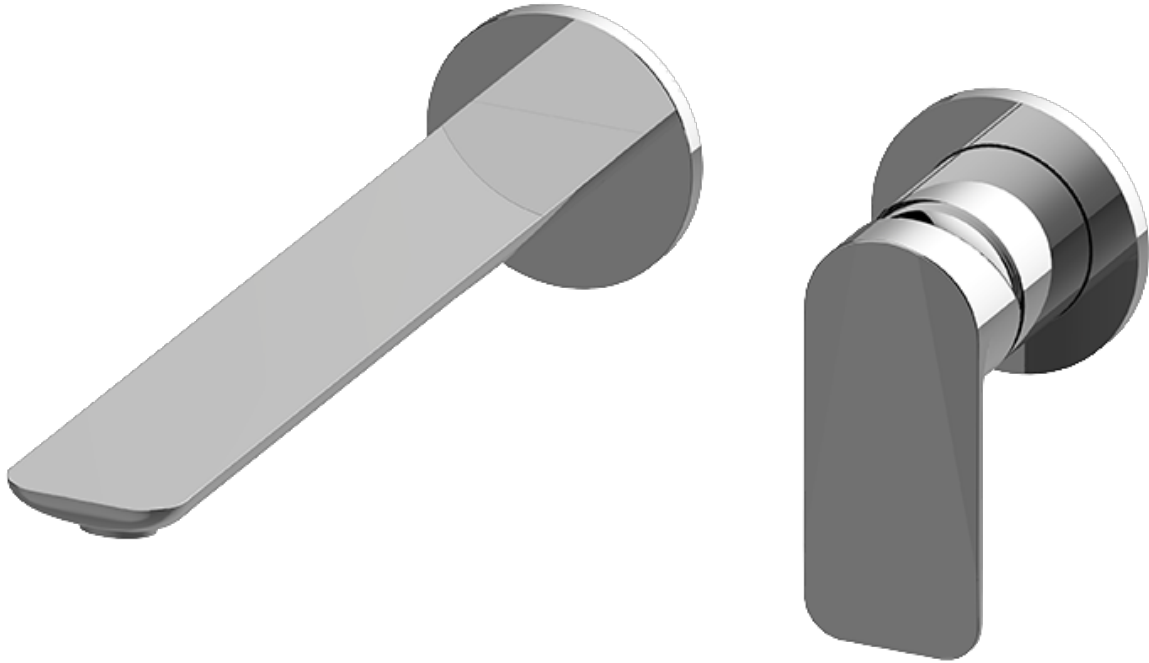

BATHROOM
Sento Wall-Mounted Lavatory
Faucet with Single Handle
G-6339-LM59W

GRAFF®

Information

- Wall-mount spout and handle installation
- Aerated flow rate ≤ 1.2 max gpm
- 9-1/4" spout reach
- Handle may be installed on left or right of spout
- Drain assembly not included
- Optional matching decorative trap G-9970
- Optional extension kit
- ADA
- CALGreen

G-6339-LM59W-T

SENTO Series

BATHROOM
Sento Wall-Mounted Lavatory
Faucet with Single Handle

GRAFF®

Information

- Wall-mount spout and handle installation
- Aerated flow rate ≤ 1.2 max gpm
- 9-1/4" spout reach
- Handle may be installed on left or right of spout
- Drain assembly not included
- Optional matching decorative trap G-9970
- Optional extension kit
- ADA
- CALGreen

Finishes

Unfinished
Brass

Unfinished
Brushed Brass

Architectural
White

G-6339-LM59W-T

SENTO Series

Finishes

G-1085
Rough Valve