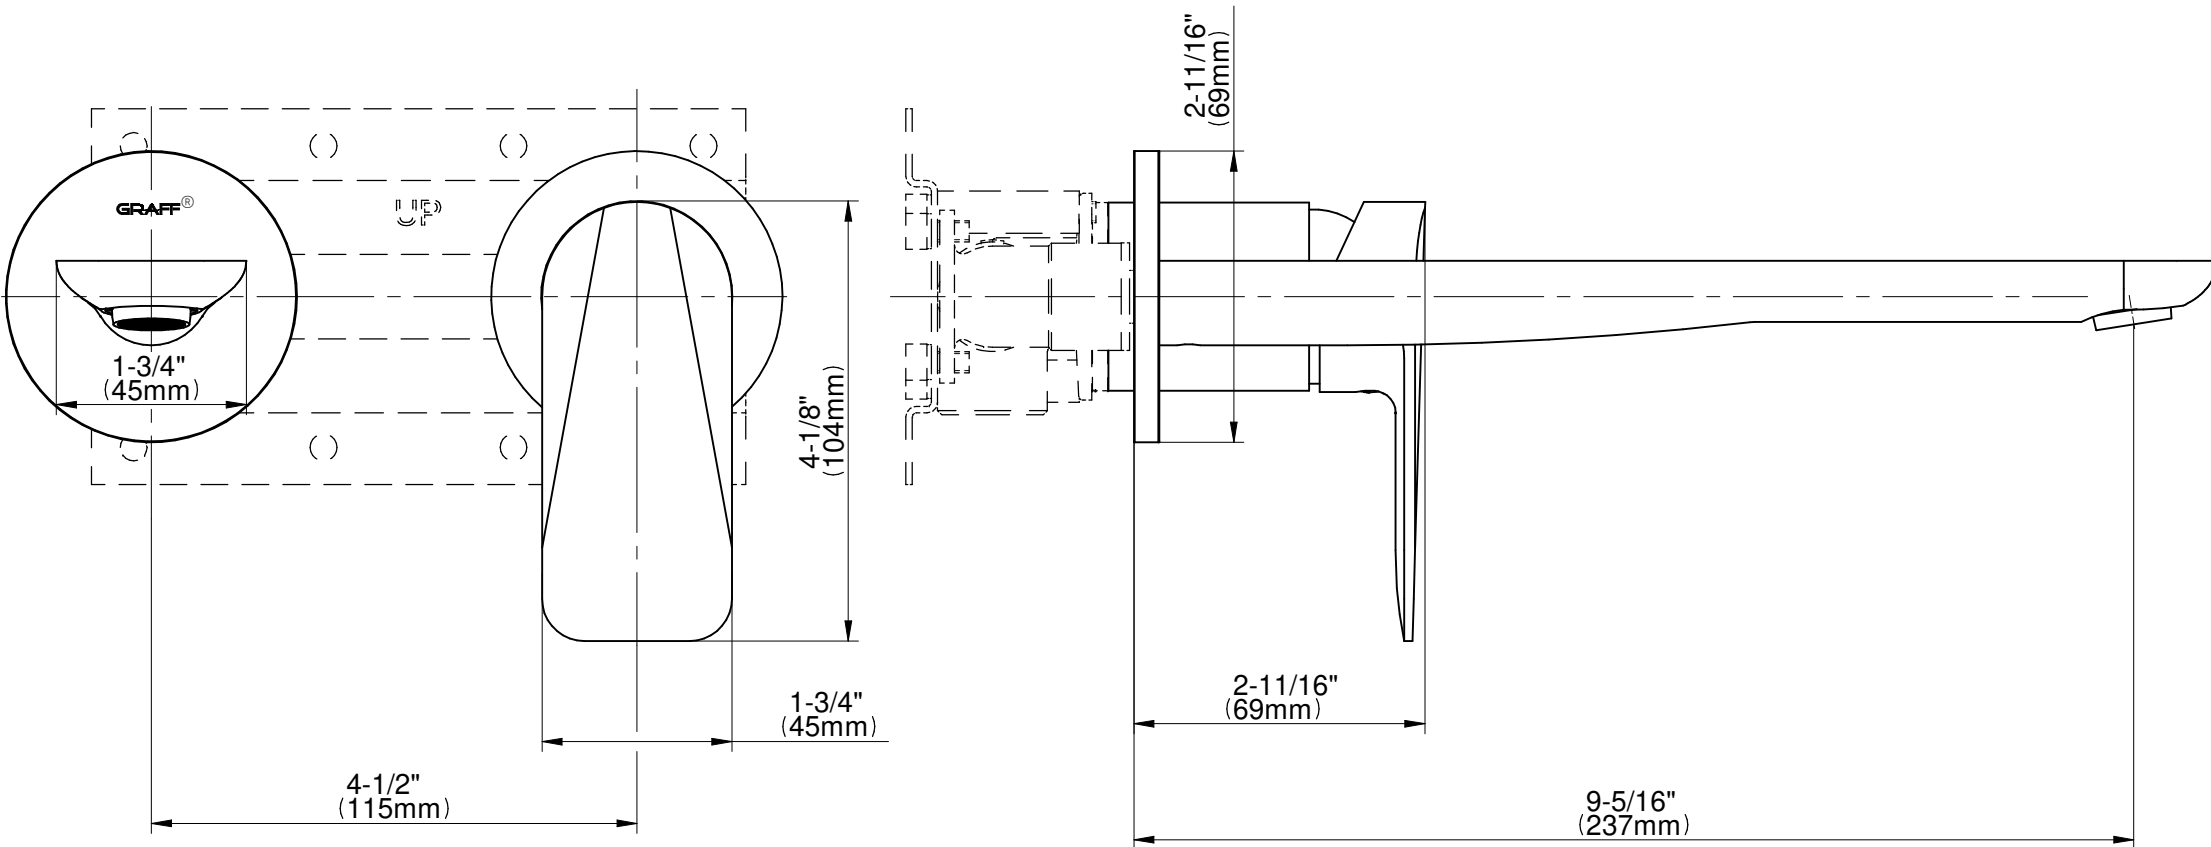

BATHROOM
Sento Wall-Mounted Lavatory
Faucet with Single Handle
G-6339-LM59W

GRAFF®

Information

- Wall-mount spout and handle installation
- Aerated flow rate ≤ 1.2 max gpm
- 9-1/4" spout reach
- Handle may be installed on left or right of spout
- Drain assembly not included
- Optional matching decorative trap G-9970
- Optional extension kit
- ADA
- CALGreen

G-6339-LM59W-T

SENTO Series

BATHROOM
Sento Wall-Mounted Lavatory
Faucet with Single Handle

GRAFF®

Information

- Wall-mount spout and handle installation
- Aerated flow rate ≤ 1.2 max gpm
- 9-1/4" spout reach
- Handle may be installed on left or right of spout
- Drain assembly not included
- Optional matching decorative trap G-9970
- Optional extension kit
- ADA
- CALGreen