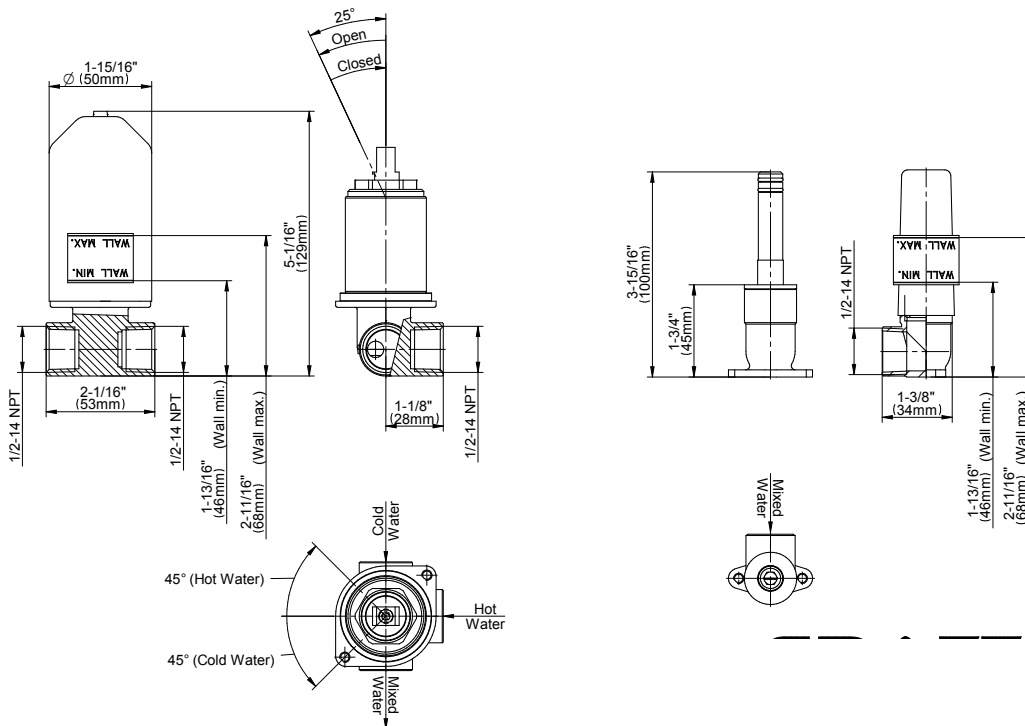

G-1085
Rough Valve

Product Features

- GPM depends on trim

Warranty

- Limited lifetime warranty

For complete warranty information go to <https://www.graff-faucets.com/en-nam/warranty>

The measurements shown are for reference only. Products and specifications shown are subject to change without notice. Revised 6/2018.