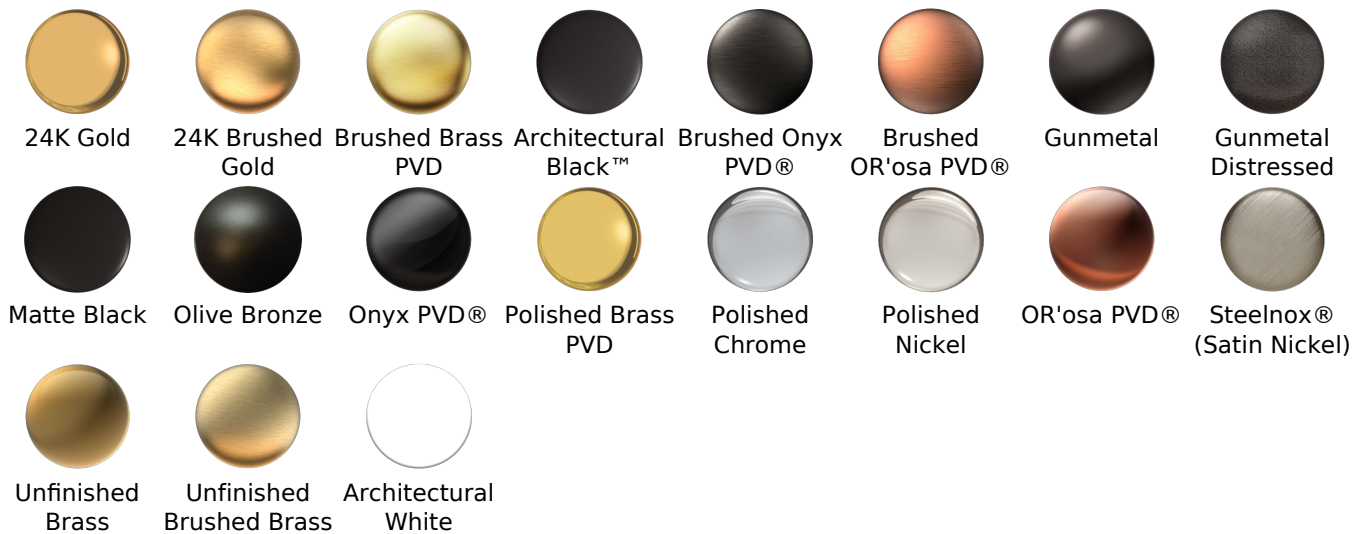

Finishes

Unfinished
Brass

Unfinished
Brushed Brass

Architectural
White

G-6339-LM59W-T

SENTO Series

Finishes

G-1085
Rough Valve