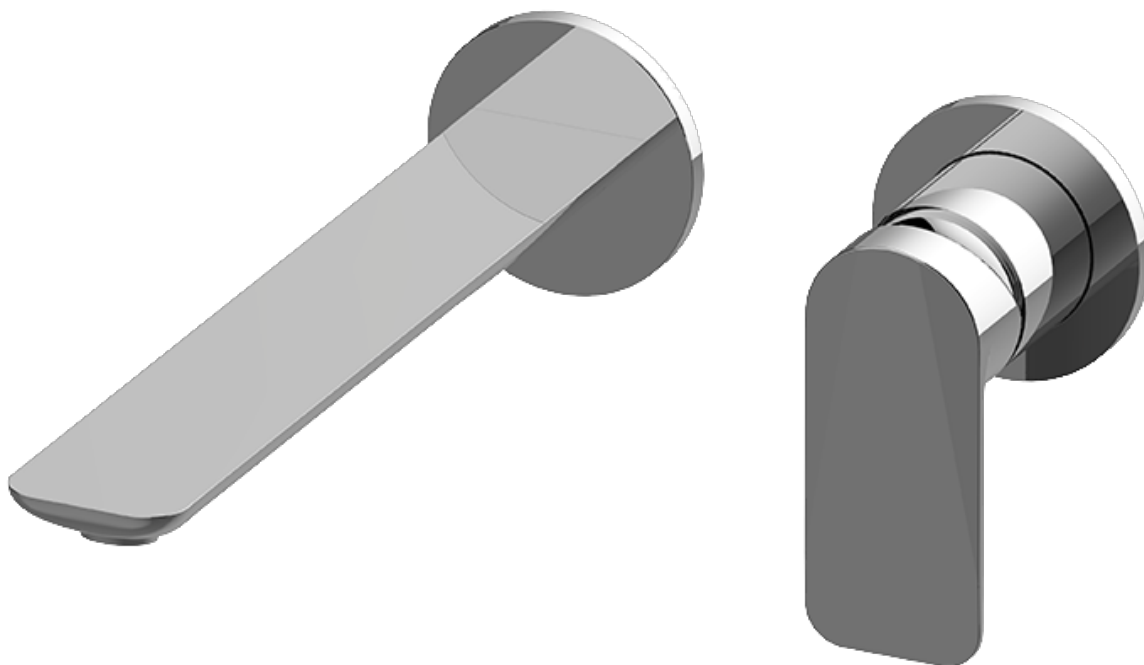

BATHROOM
Sento Wall-Mounted Lavatory
Faucet with Single Handle
G-6339-LM59W

GRAFF®

Information

- Wall-mount spout and handle installation
- Aerated flow rate ≤ 1.2 max gpm
- 9-1/4" spout reach
- Handle may be installed on left or right of spout
- Drain assembly not included
- Optional matching decorative trap G-9970
- Optional extension kit
- ADA
- CALGreen

G-6339-LM59W-T

SENTO Series

BATHROOM
Sento Wall-Mounted Lavatory
Faucet with Single Handle

GRAFF®

Information

- Wall-mount spout and handle installation
- Aerated flow rate ≤ 1.2 max gpm
- 9-1/4" spout reach
- Handle may be installed on left or right of spout
- Drain assembly not included
- Optional matching decorative trap G-9970
- Optional extension kit
- ADA
- CALGreen

Finishes

Unfinished
Brass

Unfinished
Brushed Brass

Architectural
White

G-6339-LM59W-T

SENTO Series

Finishes

G-1085
Rough Valve