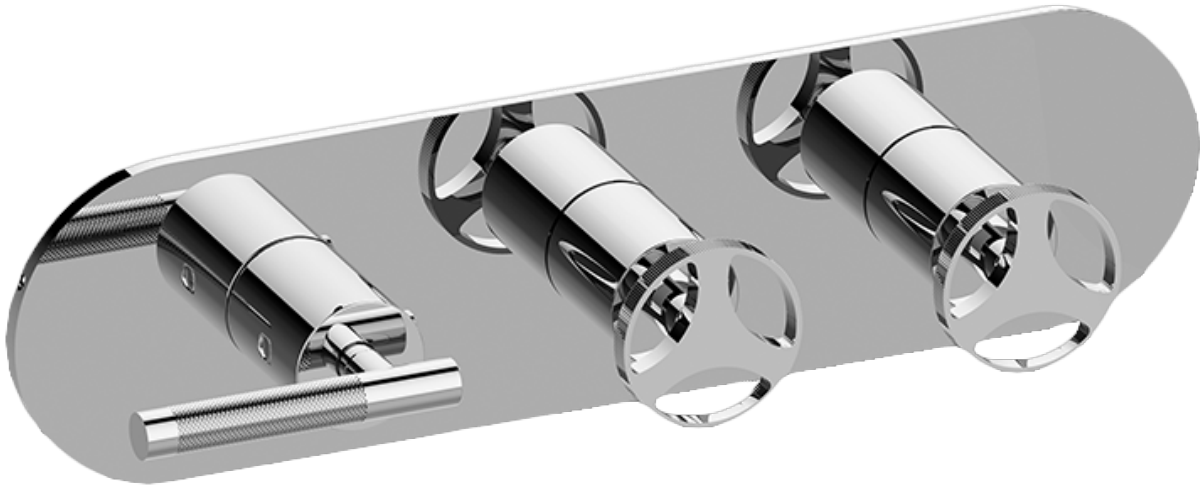

SHOWER
 Harley M-Series Valve Horizontal
 Trim with Three Handles
G-8056H-LM57C19-T

Information

- Three metal handles
- Decorative trim plate
- Use with M-Series rough valves

Finishes

24K Gold

24K Brushed Gold