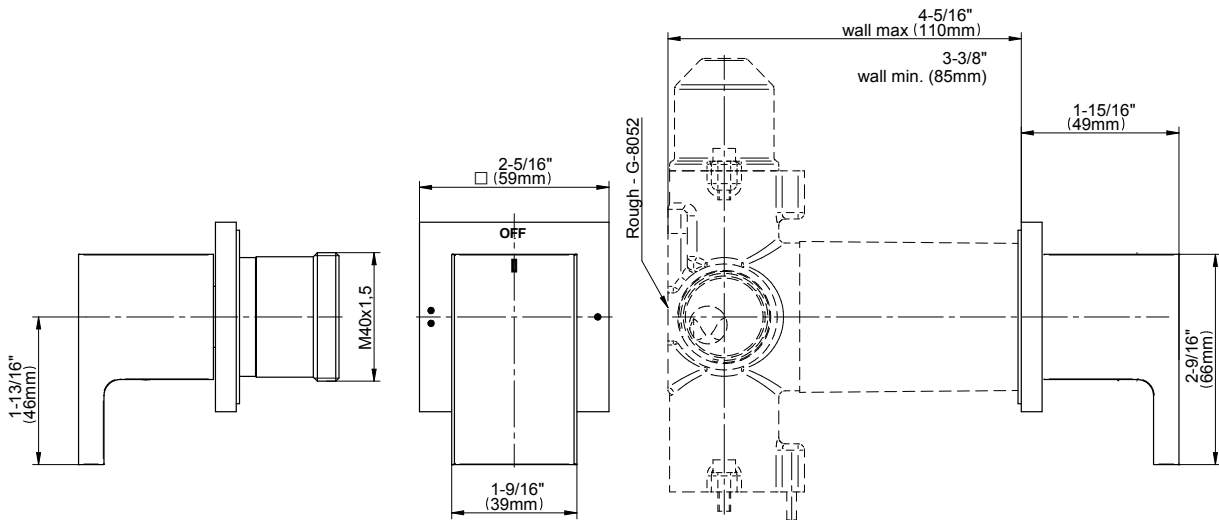

The measurements shown are for reference only. Products and specifications shown are subject to change without notice. Revised 12/2017.

www.graff-designs.com | phone: 800-954-4723