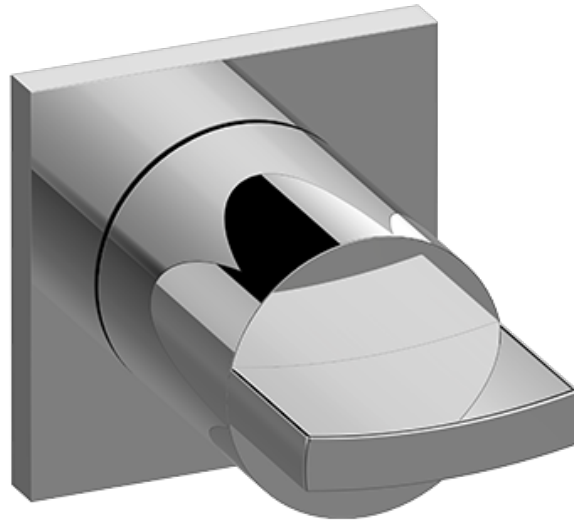

SHOWER
M-Series 2-Way Diverter Valve
Trim with Handle
G-8071-C14E1-T

GRAFF®

Information

- Single metal handle and decorative trim plate
- Use with G-8052 2-Way Diverter Volume Control Valve WITH Off Function and Pass-Through
- ADA

Polished
Nickel

Steelnox®
(Satin Nickel)

Architectural
White

G-8071-C14E1-T

Sade Collection

M-Series 2-Way Diverter Valve Trim with Handle

GRAFF[®]
CUTTING EDGE DESIGN

Product Features

- Single Metal handle and decorative trim plate
- Use with G-8052 2-Way Diverter Volume Control Valve WITH Off Function and Pass-Through

Available Finishes

- Polished Chrome
G-8071-C14E1-T-PC
- Polished Nickel
G-8071-C14E1-T-PN
- Unfinished Brass*
G-8071-C14E1-T-UB*
- Steelnox[®]
G-8071-C14E1-T-SN
- Olive Bronze*
G-8071-C14E1-T-OB*
- Gold*
G-8071-C14E1-T-AU*
- Brushed Gold*
G-8071-C14E1-T-BAU*