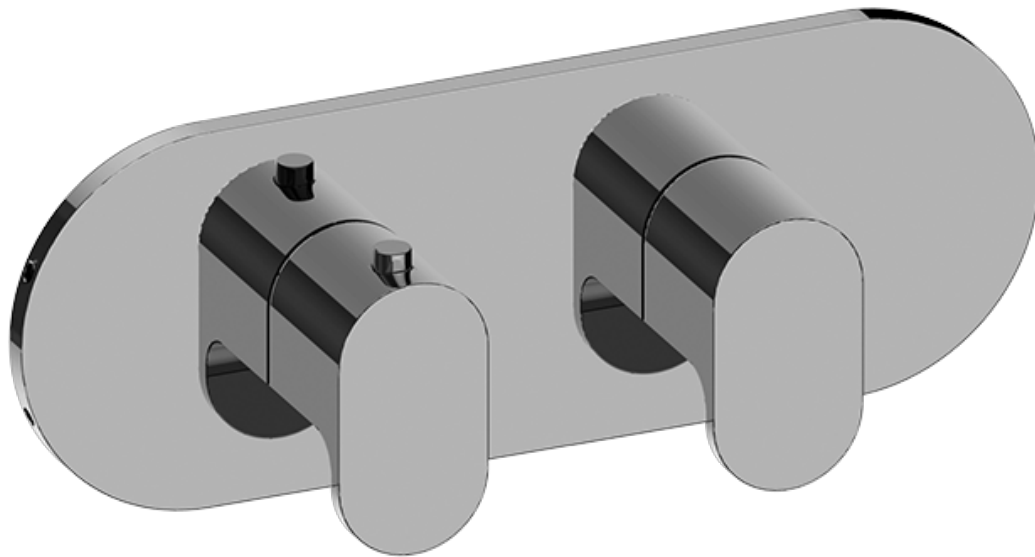

SHOWER
Ametis M-Series Valve Horizontal
Trim with Two Handles
G-8047H-LM44E0-T

GRAFF®

Information

- Two metal handles
- Decorative trim plate
- Use with M-Series rough valves
- To complete package you must order Rough Valve
- ADA

Finishes

Architectural
Black™

Matte Black

Polished
Chrome

Architectural
White

G-8047H-LM44E0-T Series