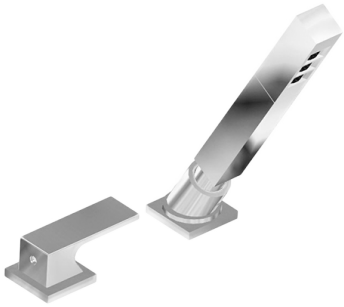

BATHROOM  
Incanto Deck-Mounted  
Handshower & Diverter Set  
**G-11255-LM55B**

---

**GRAFF**<sup>®</sup>

### **Information**

- Matches G-11250-LM55B Roman tub set
- 1 11/32" hole cutout (x2)

# G-11255-LM55B

Incanto Collection

Deck-Mounted Handshower & Diverter Set

**GRAFF**<sup>®</sup>  
CUTTING EDGE DESIGN

## Product Features

- Matches G-11250-LM55B Roman tub set
- 1 11/32" hole cutout (x2)