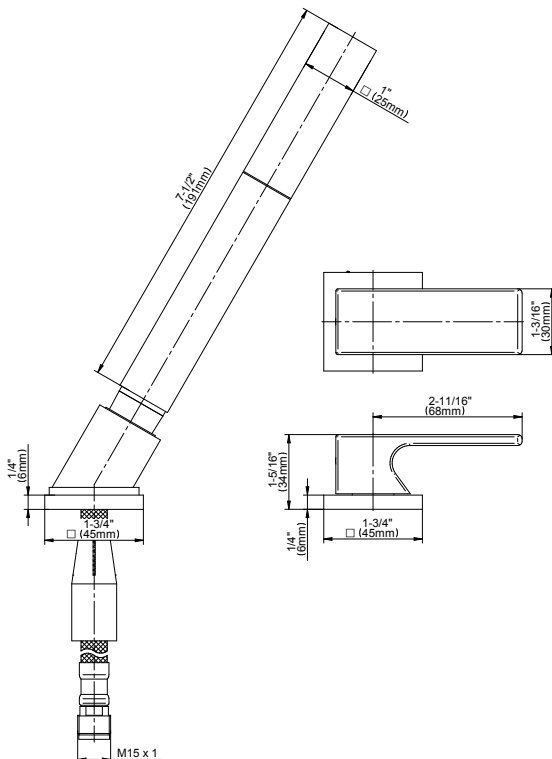

Warranty

- Limited lifetime warranty

For complete warranty information go to <https://www.graff-faucets.com/en/info/faqs>