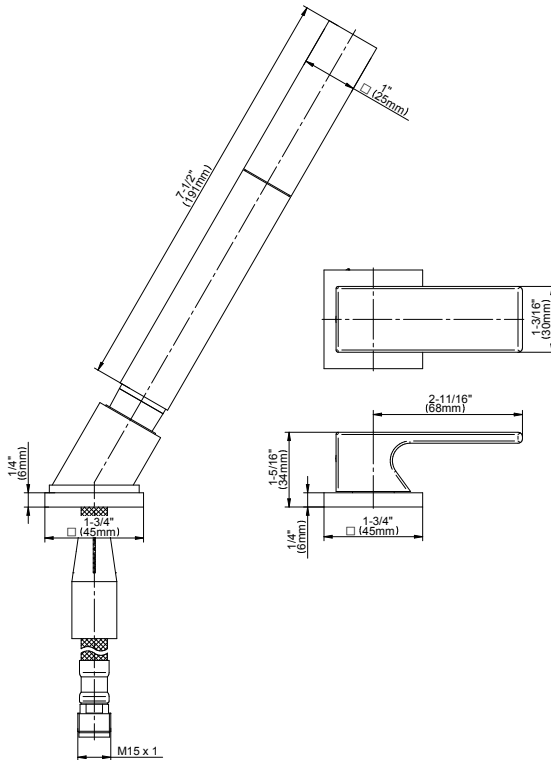

The measurements shown are for reference only. Products and specifications shown are subject to change without notice. Revised 1/2018

www.graff-designs.com | phone: 800-954-4723