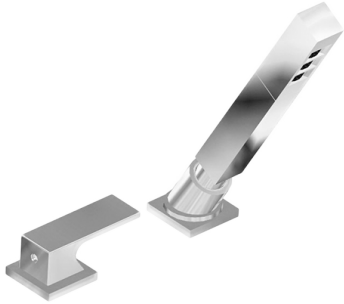

BATHROOM  
Incanto Deck-Mounted  
Handshower & Diverter Set  
**G-11255-LM55B**

---

**GRAFF**<sup>®</sup>

# G-11255-LM55B

Incanto Collection

Deck-Mounted Handshower & Diverter Set

**GRAFF**<sup>®</sup>  
CUTTING EDGE DESIGN