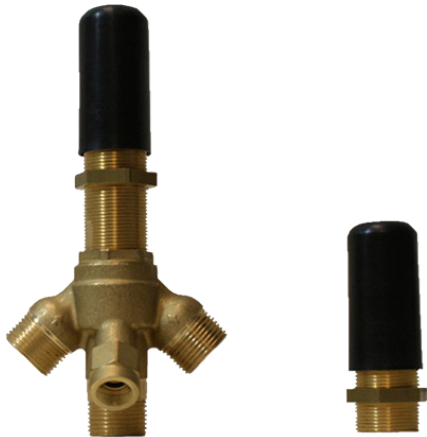

- Durable diverter valve

Warranty

- Limited lifetime warranty

For complete warranty information go to: [www.graff-faucets.com/en/info/faqs](http://www.graff-faucets.com/en/info/faqs)

BATHROOM  
Incanto Deck-Mounted  
Handshower & Diverter Set  
**G-11255-LM55B**