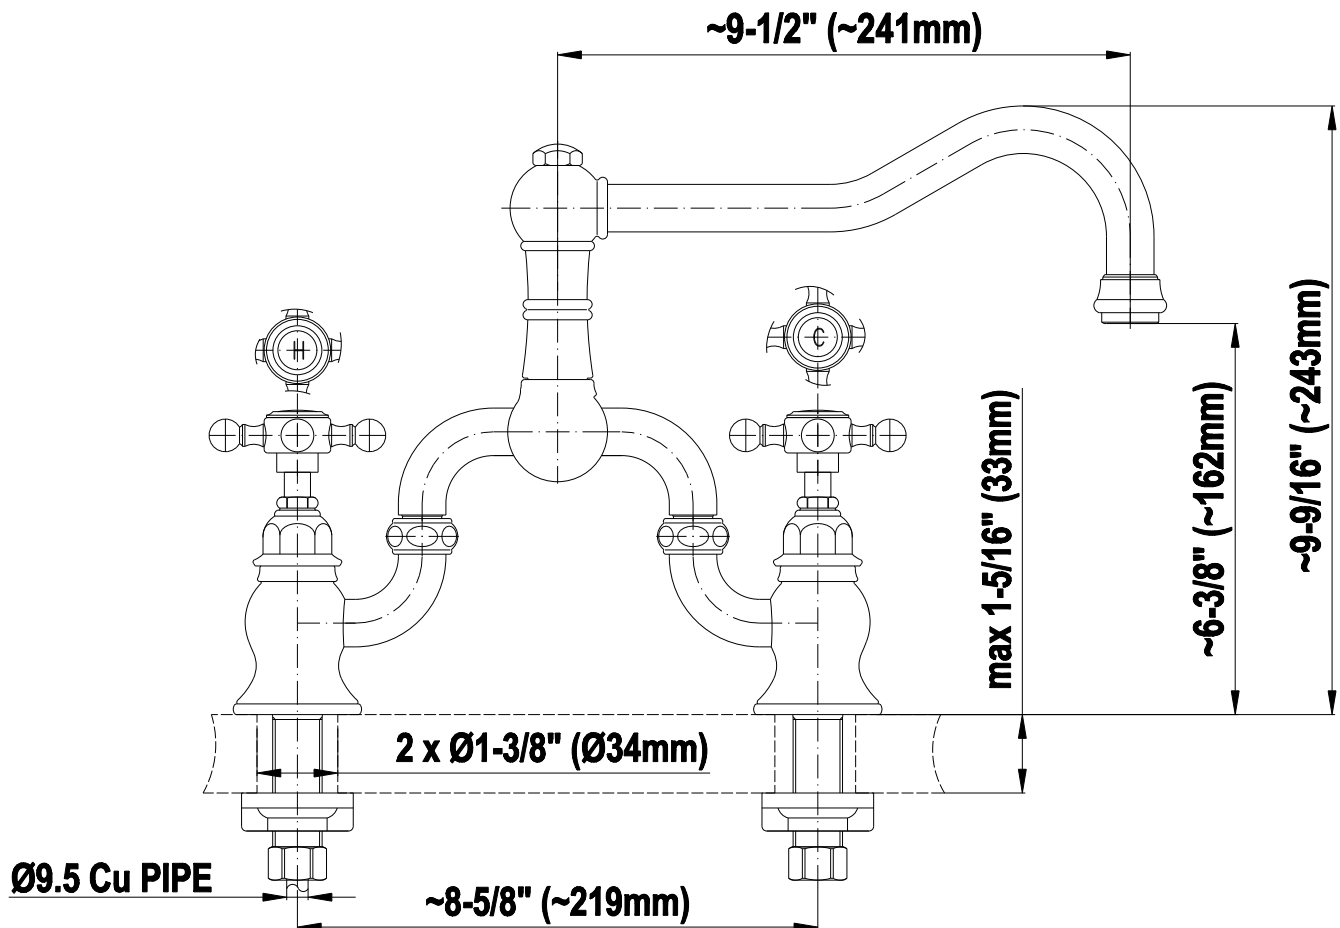

The measurements shown are for reference only. Products and specifications shown are subject to change without notice. Revised 09/2012.

www.graff-faucets.com | phone: 800-954-4723