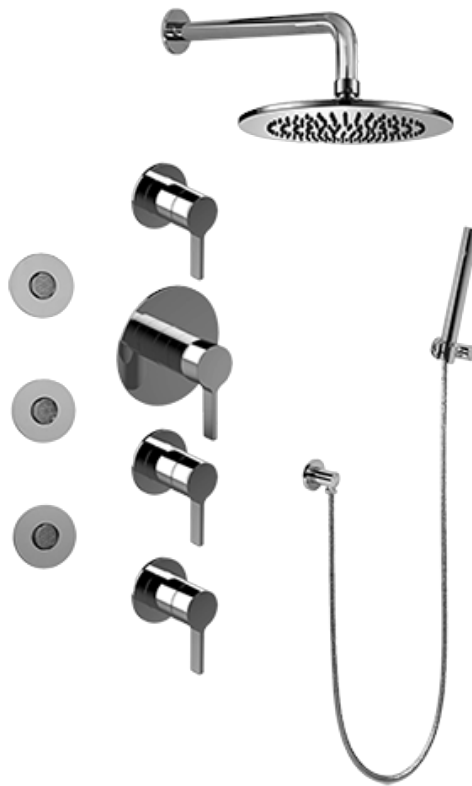

BATHROOM
Full Thermostatic Shower System
GB1.122A-LM46S

GRAFF®

Information

- 3/4" Thermostatic Valve and trim
- 8" Showerhead with 12" Arm & Flange
- Swivel Body Sprays (3 pieces)
- Handshower Set w/Wall Bracket
- Stop/Volume Control Valves and Trim (3 pieces)
- Showerhead Features No-Clog, Easy-Clean Spray Nozzles
- Optional Extension Kit
- Flow rates: showerhead ≤ 1.8 max gpm, handshower ≤ 1.5 max gpm, body sprays ≤ 1.5 max gpm each
- 3/4" Thermostatic Rough Valve Flow Rate ~ 18 gpm @60 psi

BATHROOM
Rough
G-8005

GRAFF®

Information

- 18.4 gpm @ 60 psi
- 3/4" universal inlets/outlets with female threads
- Built-in service stops
- Complete serviceability from front of all units
- Supplied with protective plastic cover
- Thermostatic valve uses a paraffin wax cartridge

Finishes

Brushed
Nickel

Olive Bronze

Polished
Chrome

Polished
Nickel

BATHROOM
Terra Thermostatic Valve Trim
with Handle
G-8036-LM46S-T

GRAFF[®]

Information

- Single metal handle and decorative trim plate
- Use with G-8000 or G-8005 thermostatic rough valve
- ADA

Finishes

Brushed
Nickel

Olive Bronze

Polished
Chrome

Polished
Nickel

G-8036

BATHROOM
Rough
G-8075