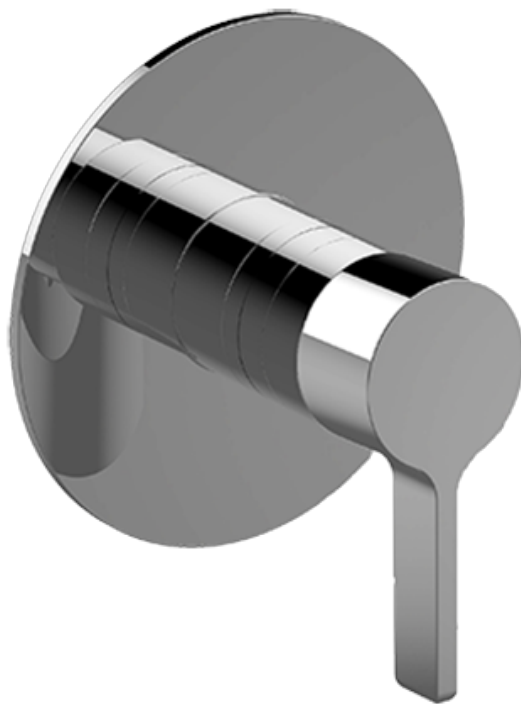

BATHROOM
Full Thermostatic Shower System
GB1.122A-LM46S

GRAFF®

Information

- 3/4" Thermostatic Valve and trim
- 8" Showerhead with 12" Arm & Flange
- Swivel Body Sprays (3 pieces)
- Handshower Set w/Wall Bracket
- Stop/Volume Control Valves and Trim (3 pieces)
- Showerhead Features No-Clog, Easy-Clean Spray Nozzles
- Optional Extension Kit
- Flow rates: showerhead ≤ 1.8 max gpm, handshower ≤ 1.5 max gpm, body sprays ≤ 1.5 max gpm each
- 3/4" Thermostatic Rough Valve Flow Rate ~ 18 gpm @60 psi

BATHROOM
Rough
G-8005

GRAFF®

Information

- 18.4 gpm @ 60 psi
- 3/4" universal inlets/outlets with female threads
- Built-in service stops
- Complete serviceability from front of all units
- Supplied with protective plastic cover
- Thermostatic valve uses a paraffin wax cartridge

Finishes

Brushed
Nickel

Olive Bronze

Polished
Chrome

Polished
Nickel

BATHROOM
Terra Thermostatic Valve Trim
with Handle
G-8036-LM46S-T

GRAFF[®]

Information

- Single metal handle and decorative trim plate
- Use with G-8000 or G-8005 thermostatic rough valve
- ADA

Finishes

Brushed
Nickel

Olive Bronze

Polished
Chrome

Polished
Nickel

G-8036

BATHROOM
Rough
G-8075