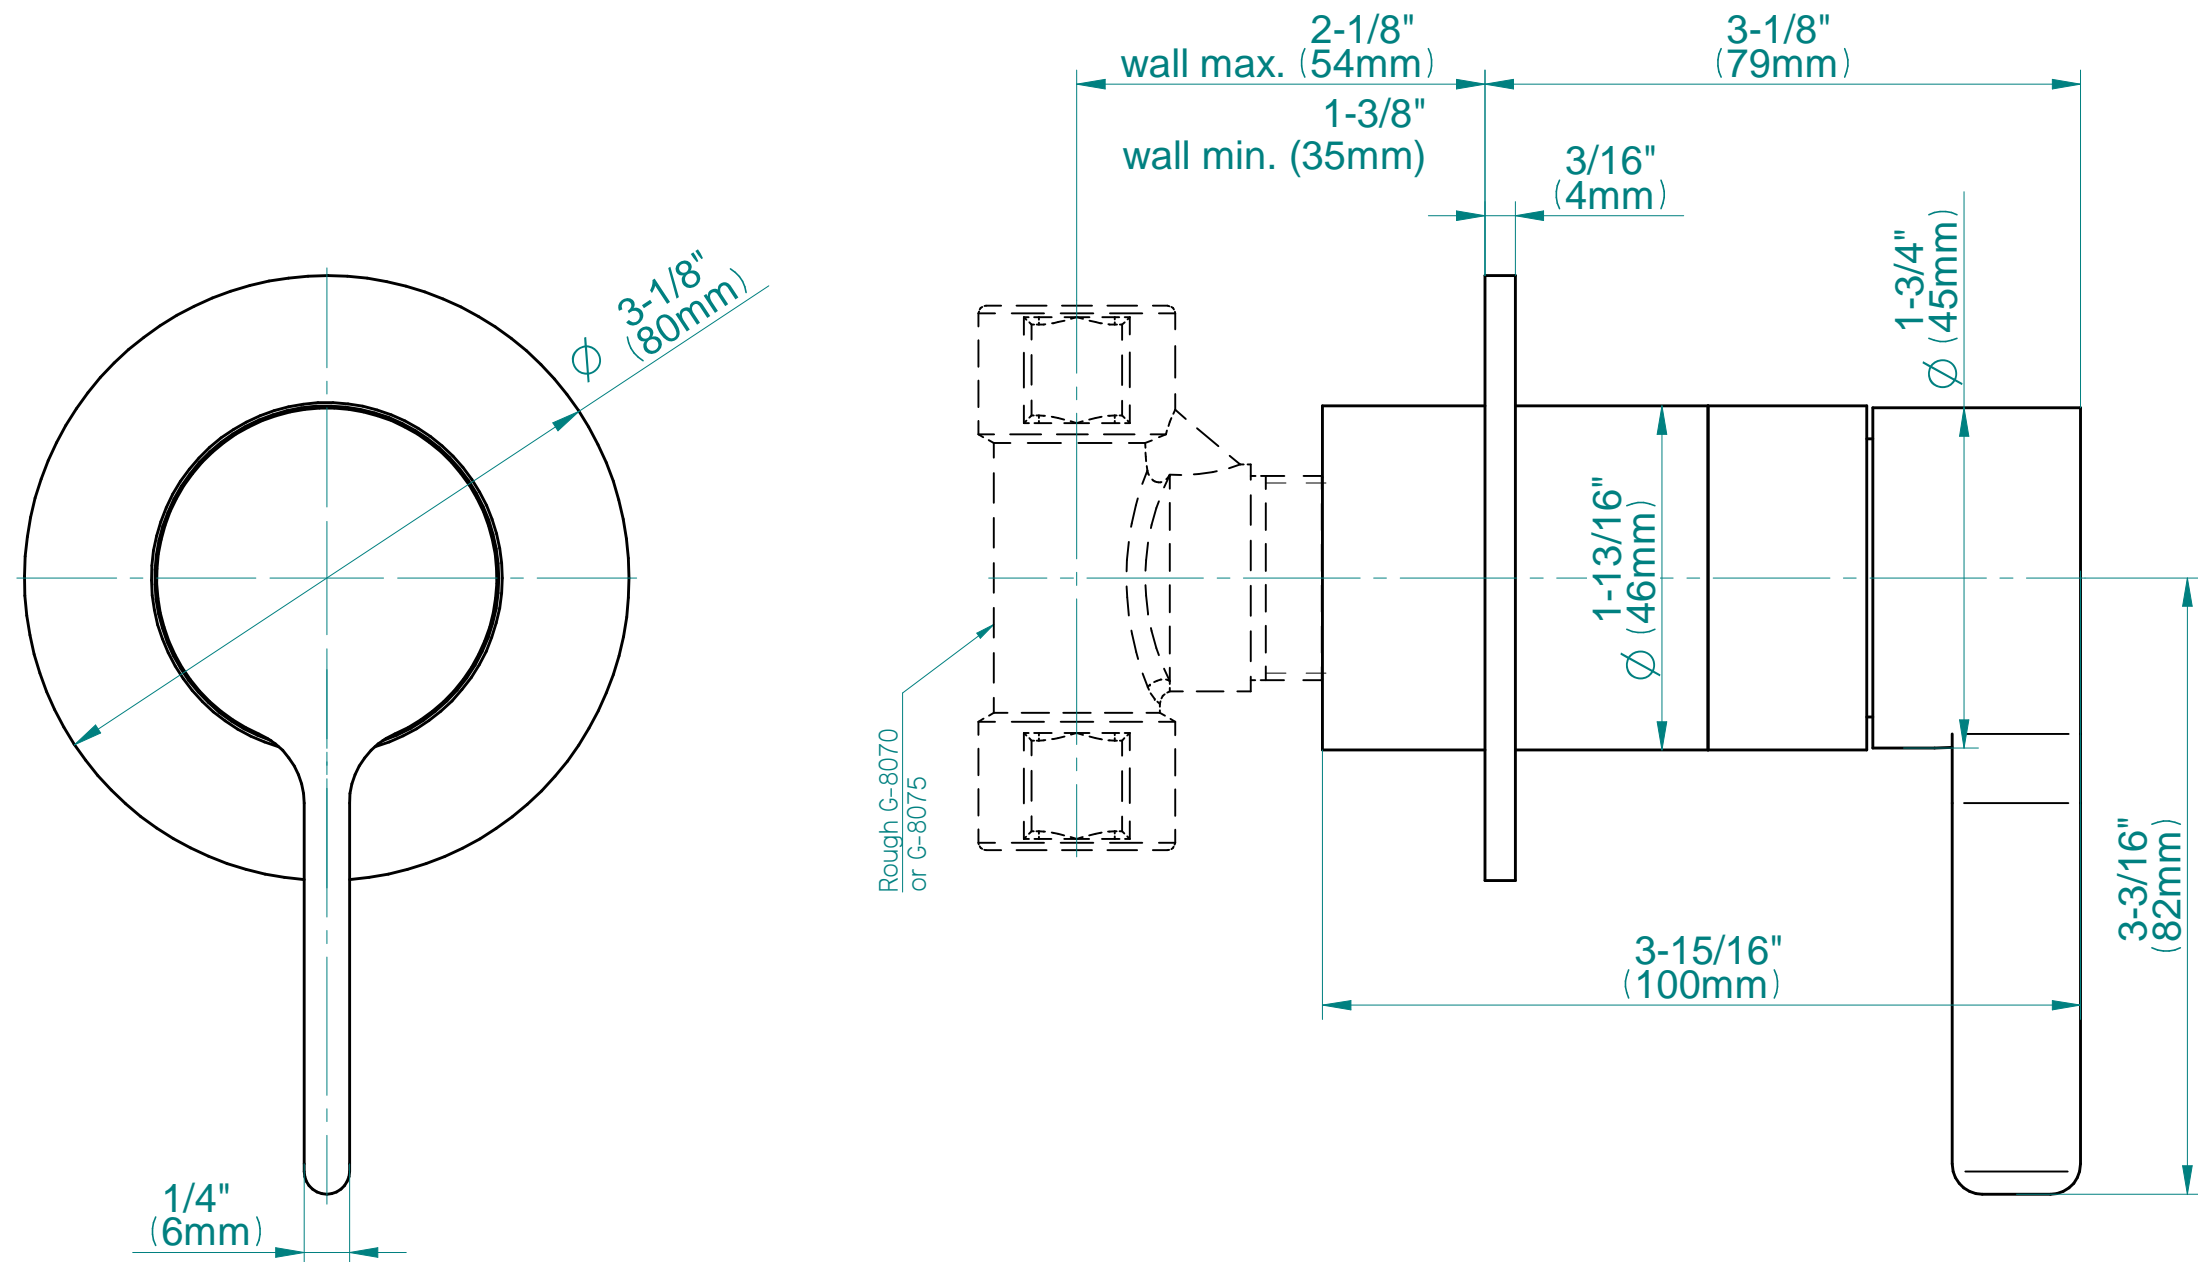

G-8093-LM46S-T

TERRA Series