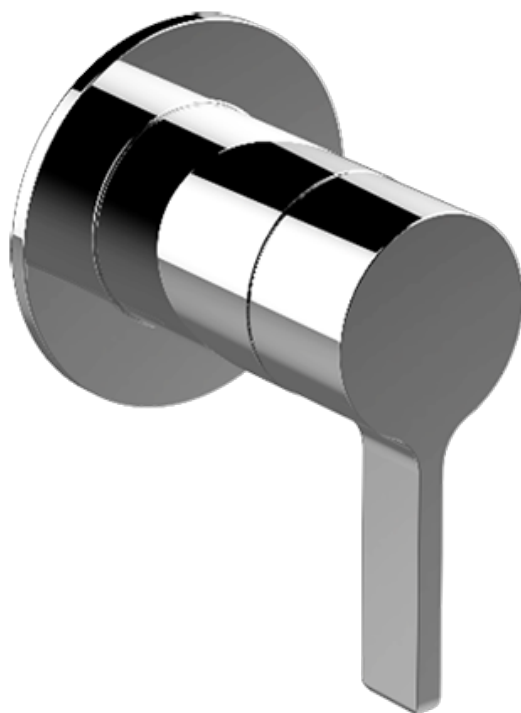

- Single metal handle and decorative trim plate
- Use with G-8000 or G-8005 thermostatic rough valve
- ADA

Finishes

Brushed
Nickel

Olive Bronze

Polished
Chrome

Polished
Nickel

G-8036

BATHROOM
Rough
G-8075

GRAFF[®]

Information

- 3/4" universal inlets/outlets with female threads
- Supplied with protective plastic cover

Finishes

Brushed
Nickel

Olive Bronze

Polished
Chrome

Polished
Nickel

BATHROOM
Terra Stop/Volume Control Valve
Trim with Handle
G-8093-LM46S-T

GRAFF[®]

Information

- Single metal handle and decorative trim plate
- Use with G-8070 or G-8075 thermostatic stop/volume control rough valve
- ADA

GRAFF[®]

Information

- 1/4" thick
- 169 no-clog, easy-clean rubber spray nozzles
- Recommended use with ceiling shower arm
- Recommended for use at no more than 10 degrees tilt
- Showerhead flow rate ≤ 1.8 max gpm
- CALGreen