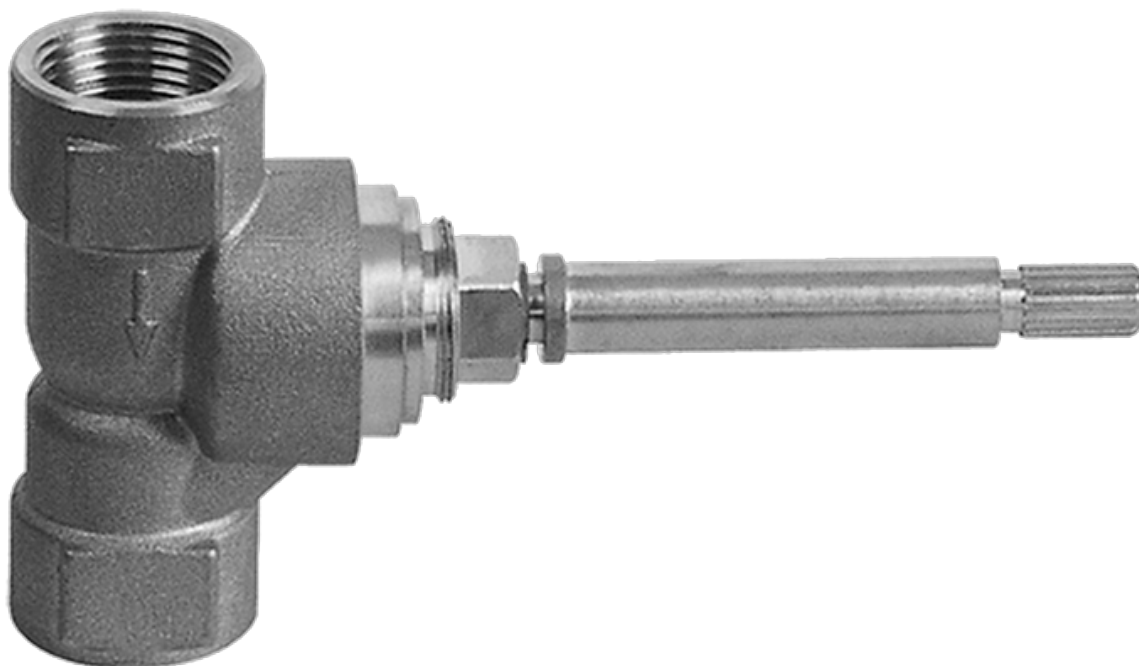

BATHROOM
Rough
G-8075

GRAFF®

Information

- 3/4" universal inlets/outlets with female threads
- Supplied with protective plastic cover

Finishes