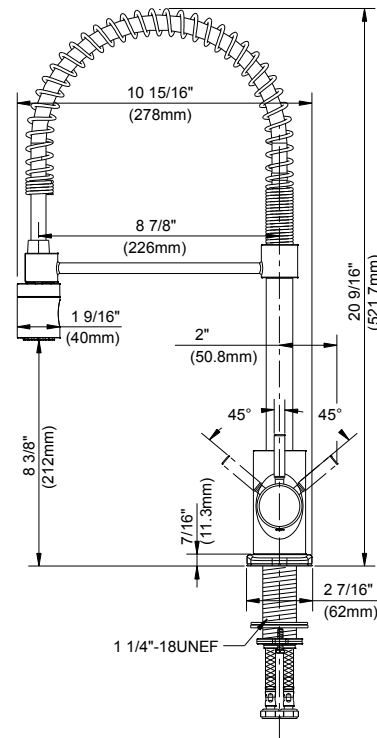

Standards & Certifications

Submittal Information:

Name: _____
Location: _____

Contractor: _____
Contact #: _____