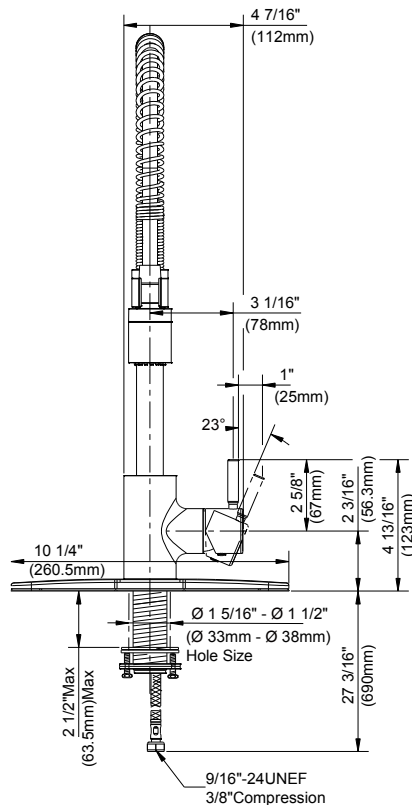

Standards & Certifications

Submittal Information:

Name: _____
Location: _____

Contractor: _____
Contact #: _____