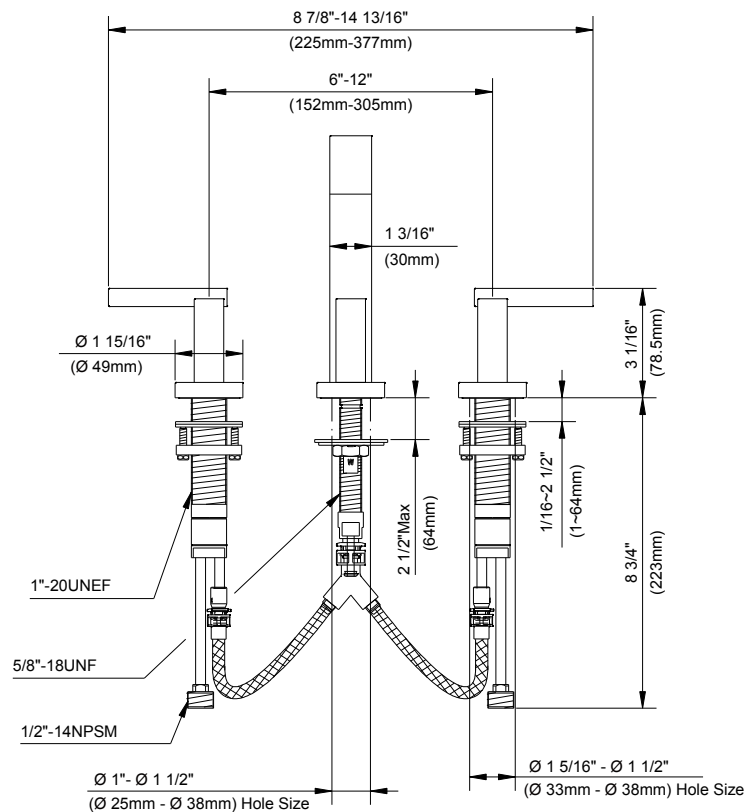

Mount Type

Standards & Certifications

Submittal Information:

Name: _____
Location: _____

Contractor: _____
Contact #: _____