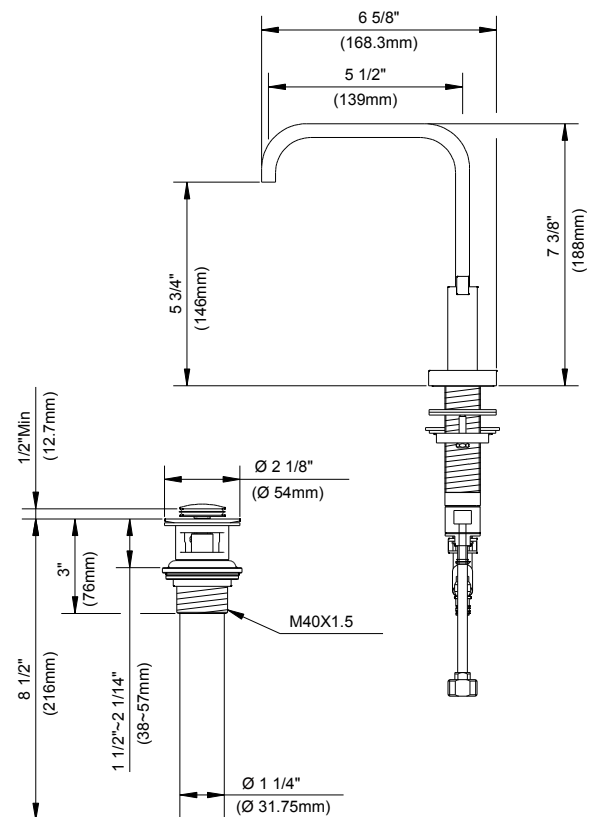

Mount Type

Standards & Certifications

Submittal Information:

Name: _____
Location: _____

Contractor: _____
Contact #: _____