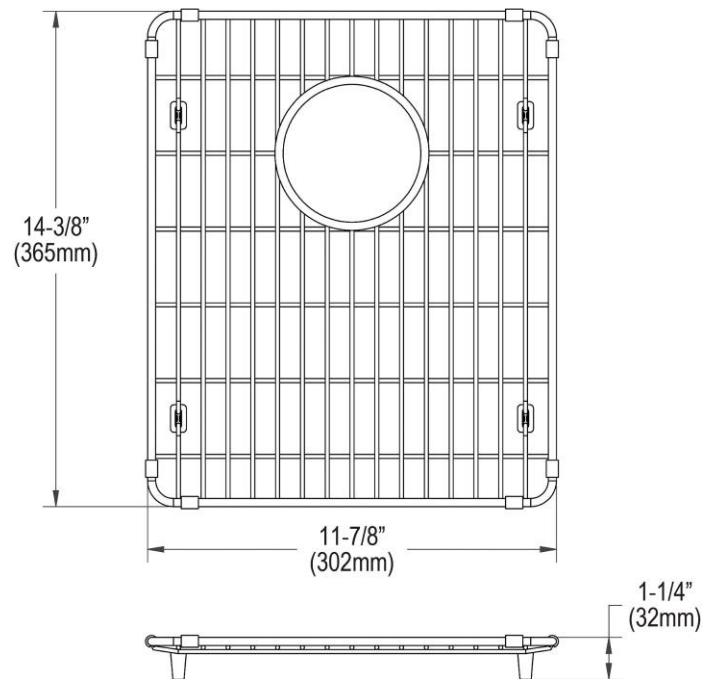

PART: _____ QTY: _____
PROJECT: _____
CONTACT: _____
DATE: _____
NOTES: _____
APPROVAL: _____

In keeping with our policy of continuing product improvement, Elkay reserves the right to change product specifications without notice. Please visit elkay.com for the most current version of Elkay product specification sheets. This specification describes an Elkay product with design, quality, and functional benefits to the user. When making a comparison of other producers' offerings, be certain these features are not overlooked.