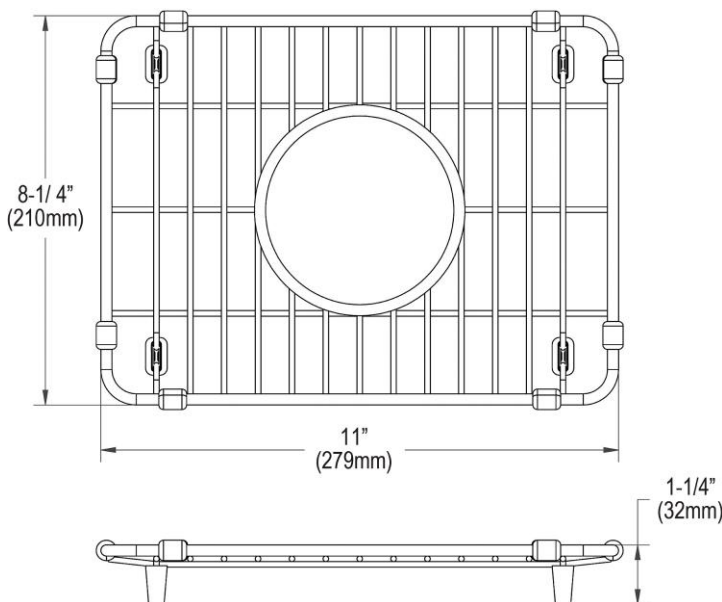

Material:	Stainless Steel
Finish:	Polished Stainless Steel
Dimensions:	11" x 8-1/4" x 1-1/4"

AMERICAN PRIDE. A LIFETIME TRADITION.
Like your family, the Elkay family has values and traditions that endure. For almost a century, Elkay has been a family-owned and operated company, providing thousands of jobs that support our families and communities.

[Clean and Care Manual (PDF)](#)

[Clean and Care Manual (PDF)](#)

[Warranty (PDF)](#)