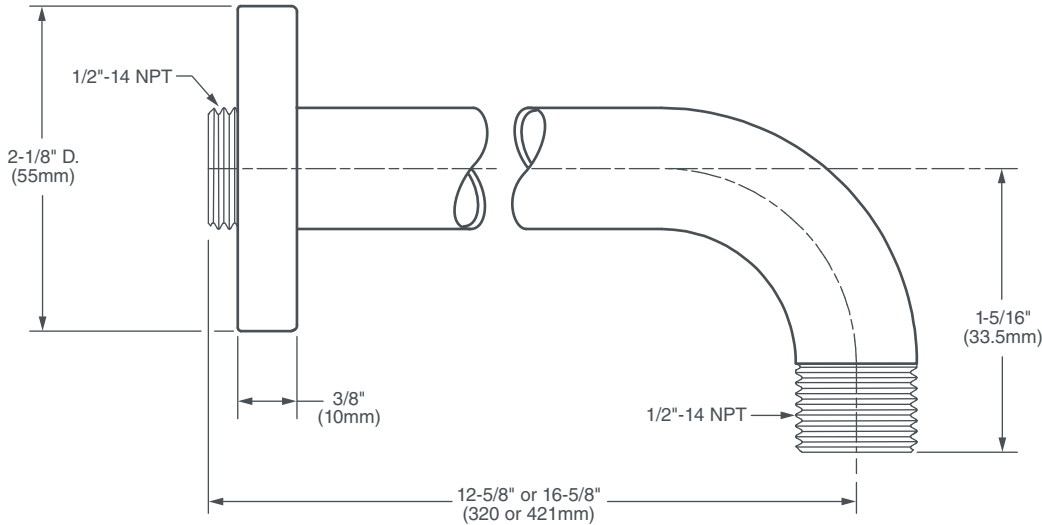

RIGHT ANGLE SHOWER ARM

- 1/2" NPT
- Brass construction
- Compatible with all showerheads

AVAILABLE FINISHES

Polished Chrome
Brushed Nickel
Platinum Nickel

FINISH CODE

100
144
150

DESCRIPTION

12" Shower Arm
16" Shower Arm

PRODUCT NUMBER

D35700312.XXX
D35700316.XXX

IMPORTANT: These measurements are subject to change or cancellation. No responsibility is assumed for use of superseded or voided pages.