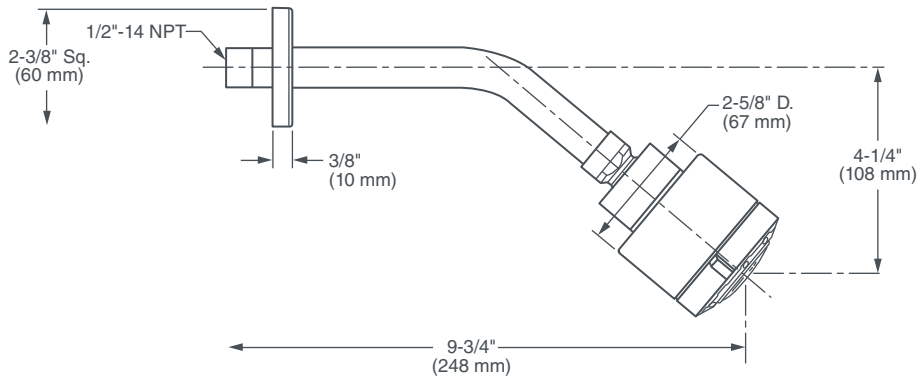

AMERICAN STANDARD

REM™ MULTIFUNCTION SHOWERHEAD

- Sleek and minimalist design
- 3 spray functions: full, aerated and massage
- Includes arm and flange
- 1/2" NPT
- Self cleaning
- Low flow 2.0 GPM (7.6L/min)

CODES AND STANDARDS

Meets or Exceeds ASME A112.18.1/CSA B125.1
CALGreen compliant

AVAILABLE FINISHES

Polished Chrome
Brushed Nickel

FINISH CODE

100
144

DESCRIPTION

Multifunction
Showerhead - Low Flow*

PRODUCT NUMBER

D35100775.XXX

IMPORTANT: These measurements are subject to change or cancellation.
No responsibility is assumed for use of superseded or voided pages.