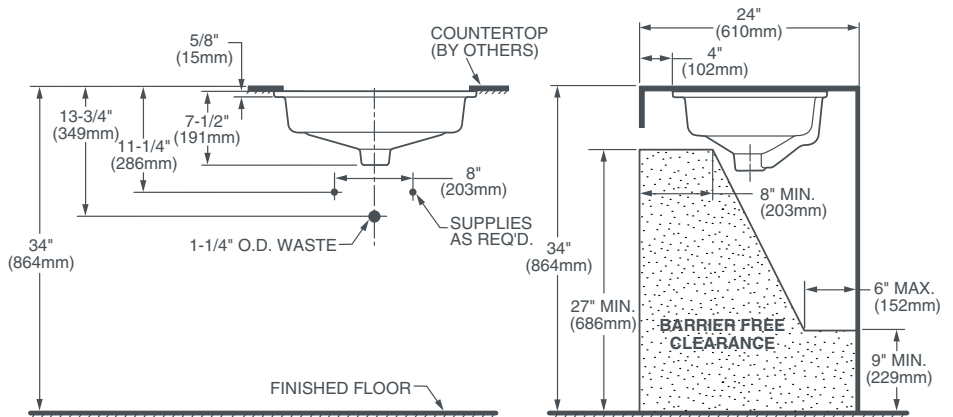

POP™

PETITE RECTANGLE UNDERCOUNTER LAVATORY

D20110000.XXX

FEATURES

- Vitreous china with overflow
- Design that combines diamond like facets and precise symmetry
- Designed to fit standard size countertops
- Undercounter mounting kit included
- EverClean® surface inhibits the growth of stain and odor causing bacteria, mold and mildew on the surface (applies to White, Biscuit and Black models)

DIMENSIONS

NOMINAL DIMENSIONS

17-7/8" x 12-5/8" x 7-1/2" (454 x 321 x 191mm)

BOWL INSIDE DIMENSIONS

14-3/4" (375mm) wide
 9-1/2" (241mm) front to back
 5-1/2" (140mm) depth

COLORS/FINISHES

Canvas White (415), Biscuit (071)

NOTES:

Dimensions shown for location supplies and "P" trap are suggested. Provide suitable reinforcement for all wall supports. Slab/pedestal anchors and mounting features to be furnished by others. Fittings not included with fixture and must be ordered separately. Installation Instructions supplied with lavatory.

IMPORTANT:

Dimensions of fixtures are nominal and may vary within the range of tolerance established by ANSI standards. These measurements are subject to change or cancellation. No responsibility is assumed for use of superseded or voided pages.