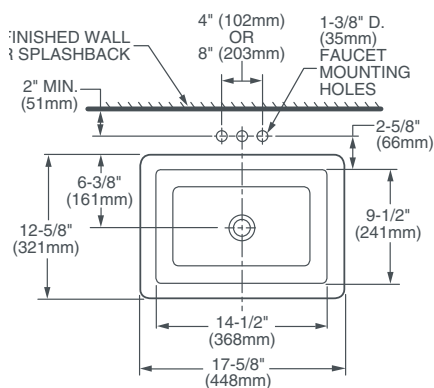

POP™

PETITE RECTANGLE UNDERCOUNTER LAVATORY

D20110000.XXX

FEATURES

- Vitreous china with overflow
- Design that combines diamond like facets and precise symmetry
- Designed to fit standard size countertops
- Undercounter mounting kit included
- EverClean® surface inhibits the growth of stain and odor causing bacteria, mold and mildew on the surface (applies to White, Biscuit and Black models)

DIMENSIONS

NOMINAL DIMENSIONS

17-7/8" x 12-5/8" x 7-1/2" (454 x 321 x 191mm)

BOWL INSIDE DIMENSIONS

14-3/4" (375mm) wide
 9-1/2" (241mm) front to back
 5-1/2" (140mm) depth

COLORS/FINISHES

Canvas White (415), Biscuit (071)

NOTES:

Dimensions shown for location supplies and "P" trap are suggested. Provide suitable reinforcement for all wall supports. Slab/pedestal anchors and mounting features to be furnished by others. Fittings not included with fixture and must be ordered separately. Installation Instructions supplied with lavatory.

IMPORTANT:

Dimensions of fixtures are nominal and may vary within the range of tolerance established by ANSI standards. These measurements are subject to change or cancellation. No responsibility is assumed for use of superseded or voided pages.