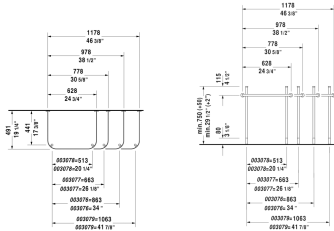

Happy D.2 Metal console # 0030781000

Metal console	Dimension	Weight	Order number
height adjustable +2", Chrome, for washbasin # 231865			
Colors			
10 Chrome			
Variant			
		7.5 lb	0030781000
Suitable products			
Furniture washbasin with overflow, with tap platform, overflow clip Chrome included, hardware included, wall-mounted, cUPC listed, 25 5/8" x 19 7/8" Inch	25 5/8" x 19 7/8" Inch		231865

All drawings contain the necessary measurements which are subject to standard tolerances. They are stated in inch & mm and are non-binding. Exact measurements, in particular for customized installation scenarios, can only be taken from the finished ceramic piece.