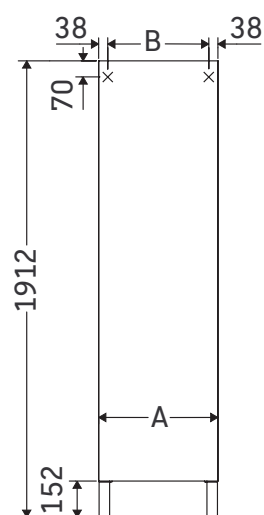

L-Cube

LC 1181 L/R

Mounting instructions

A	B
mm	mm
500	424

Instructions for use

The bathroom furniture range complies with the standards and guidelines applicable at the time of delivery and is designed for use in bathrooms. Direct contact with water should be avoided, for example, when showering.