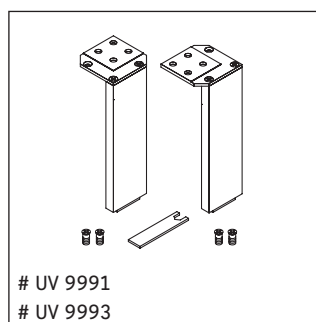

L-Cube

LC 1181 L/R

Mounting instructions

A	B
mm	mm
500	424

Instructions for use

The bathroom furniture range complies with the standards and guidelines applicable at the time of delivery and is designed for use in bathrooms. Direct contact with water should be avoided, for example, when showering.