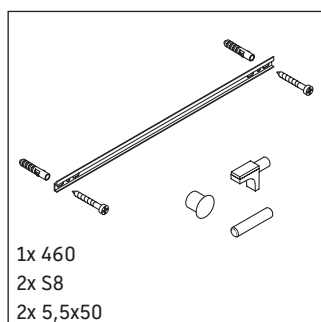

L-Cube

LC 1181 L/R

Mounting instructions

A	B
mm	mm
500	424

Instructions for use

The bathroom furniture range complies with the standards and guidelines applicable at the time of delivery and is designed for use in bathrooms. Direct contact with water should be avoided, for example, when showering.