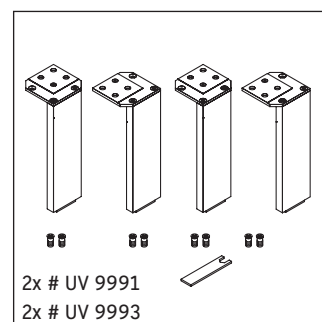

L-Cube

LC 1181 L/R

Mounting instructions

A	B
mm	mm
500	424

Instructions for use

The bathroom furniture range complies with the standards and guidelines applicable at the time of delivery and is designed for use in bathrooms. Direct contact with water should be avoided, for example, when showering.