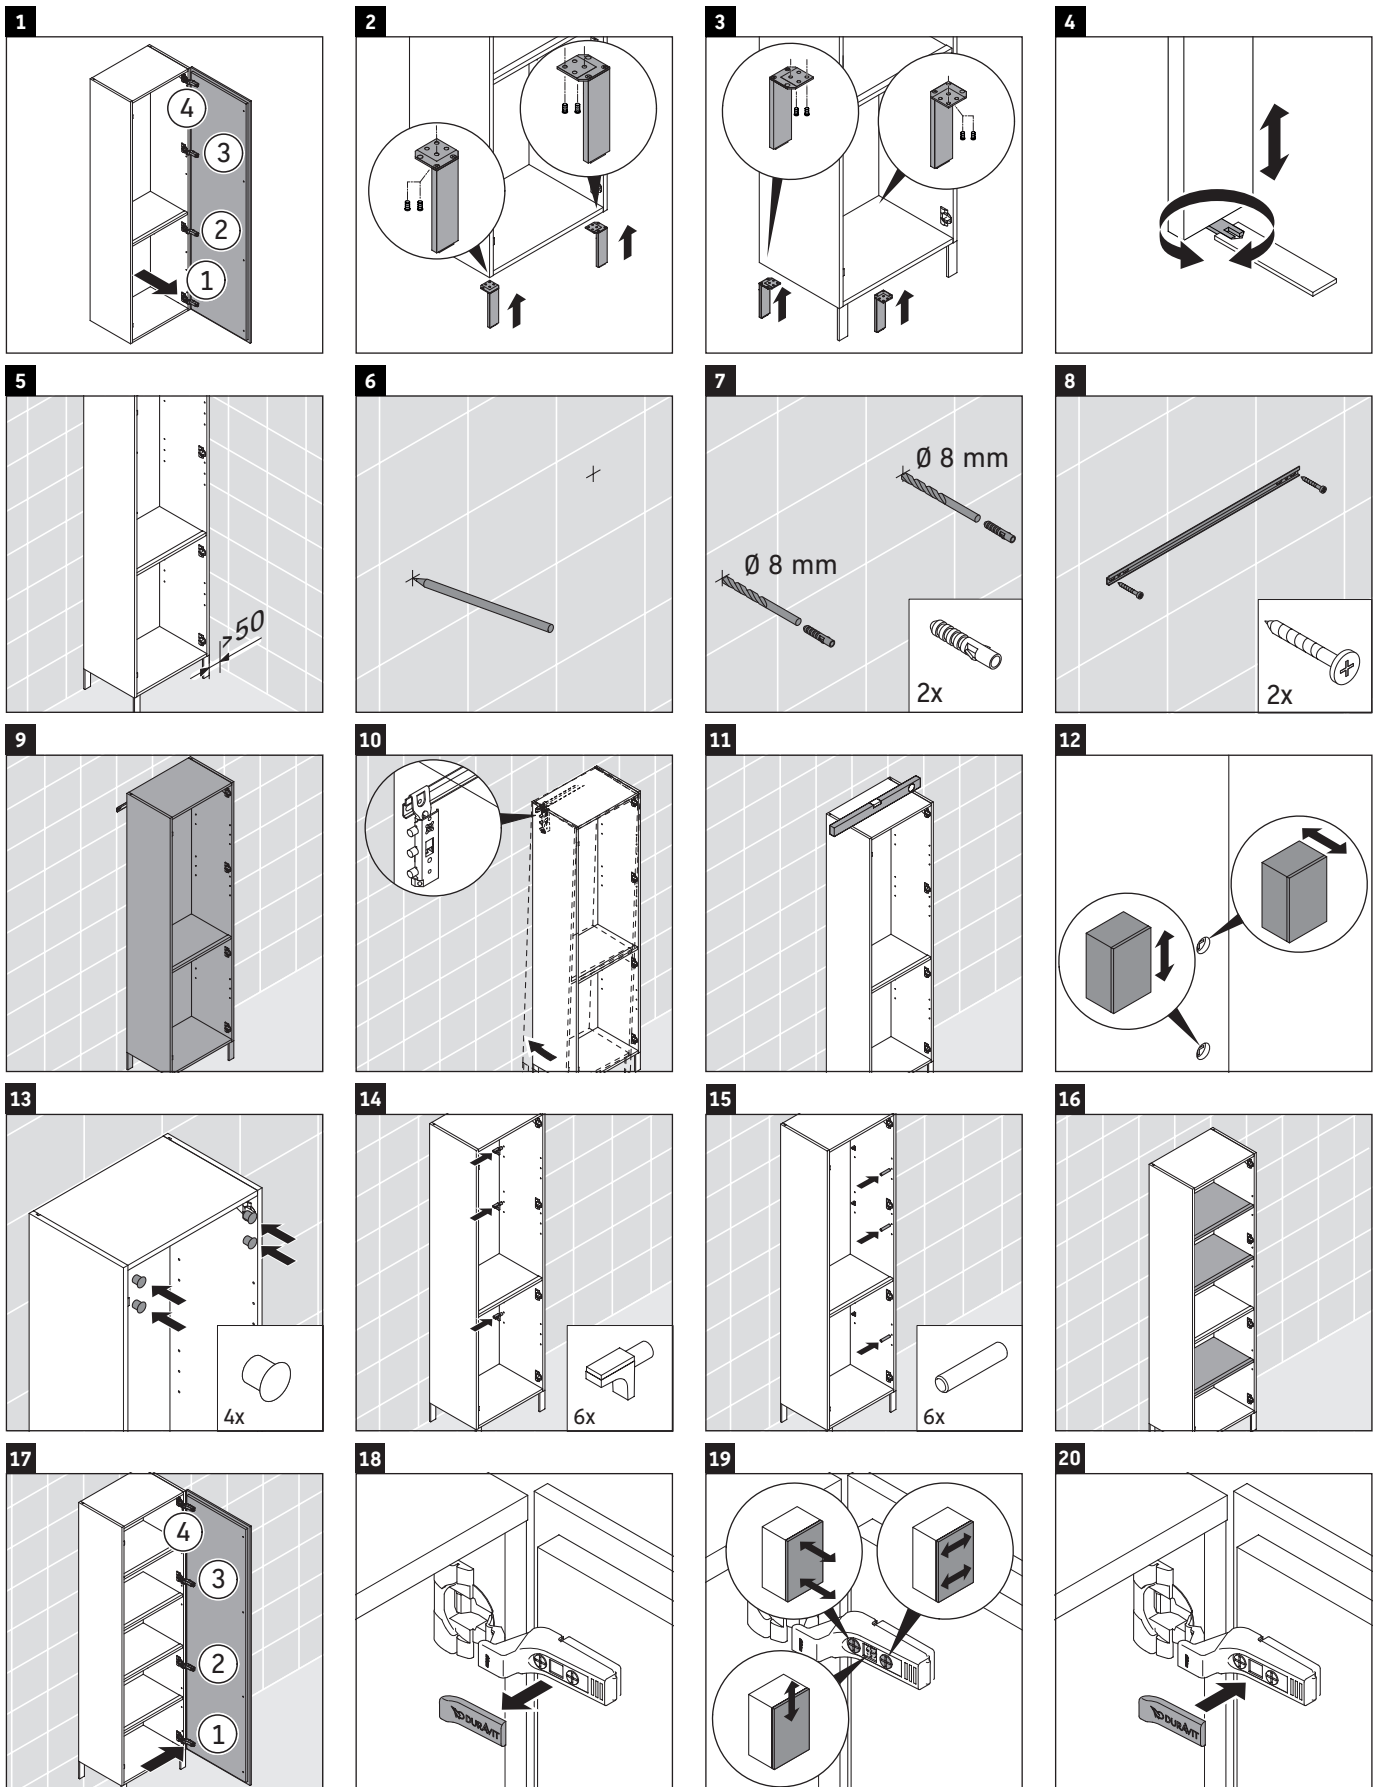

Duravit AG, Werderstr. 36, 78132 Hornberg, Germany, Phone +49 78 33 700, Fax +49 78 33 70 289, info@duravit.de, www.duravit.de