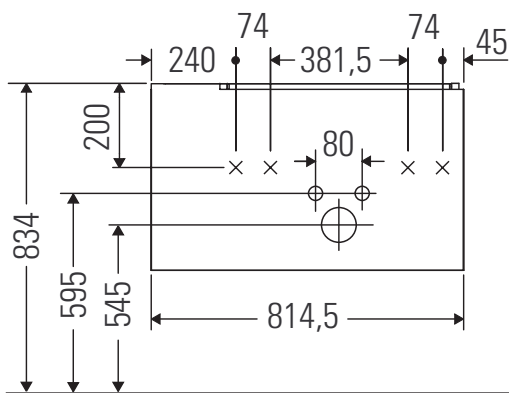

L-Cube

LC 6192

Mounting instructions

W mm	X mm
17	834

ME by Starck # 234683

Instructions for use

The bathroom furniture range complies with the standards and guidelines applicable at the time of delivery and is designed for use in bathrooms. Direct contact with water should be avoided, for example, when showering.