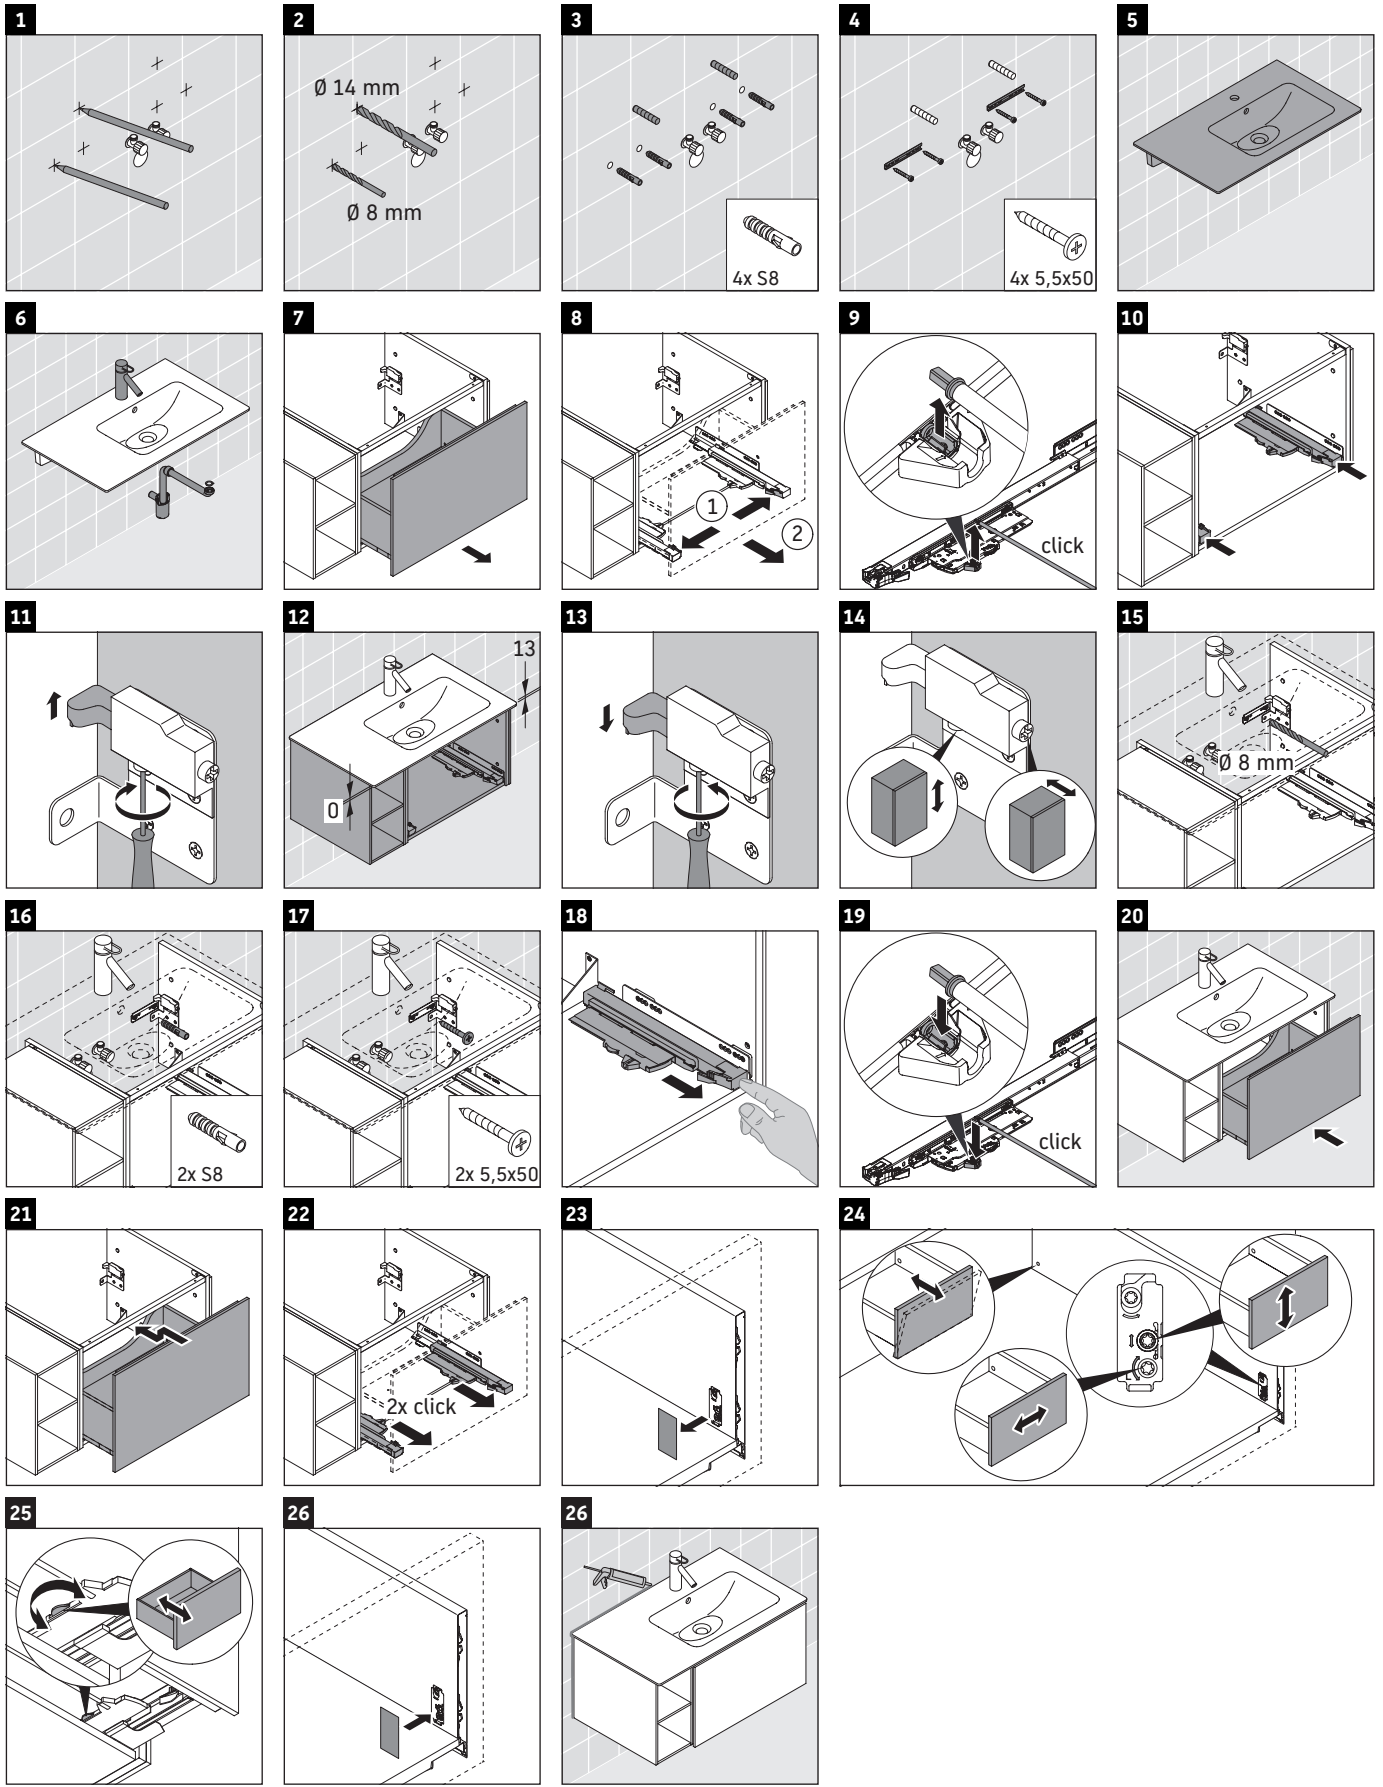

Duravit AG, Werderstr. 36, 78132 Hornberg, Germany, Phone +49 78 33 700, Fax +49 78 33 70 289, info@duravit.de, www.duravit.de