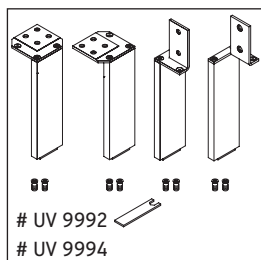

L-Cube

LC 6625

Mounting instructions

A	B	W	X
mm	mm	mm	mm
620	382	17	856

Me by Starck # 233663

Instructions for use

The bathroom furniture range complies with the standards and guidelines applicable at the time of delivery and is designed for use in bathrooms. Direct contact with water should be avoided, for example, when showering.