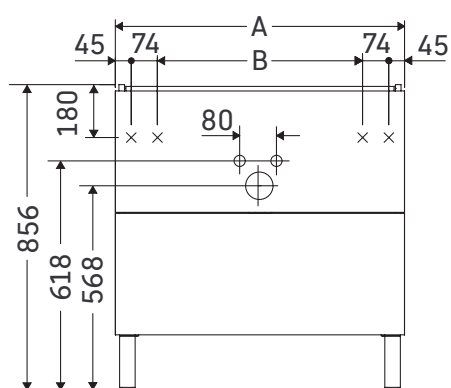

L-Cube

LC 6625

Mounting instructions

A	B	W	X
mm	mm	mm	mm
620	382	17	856

Me by Starck # 233663

Instructions for use

The bathroom furniture range complies with the standards and guidelines applicable at the time of delivery and is designed for use in bathrooms. Direct contact with water should be avoided, for example, when showering.