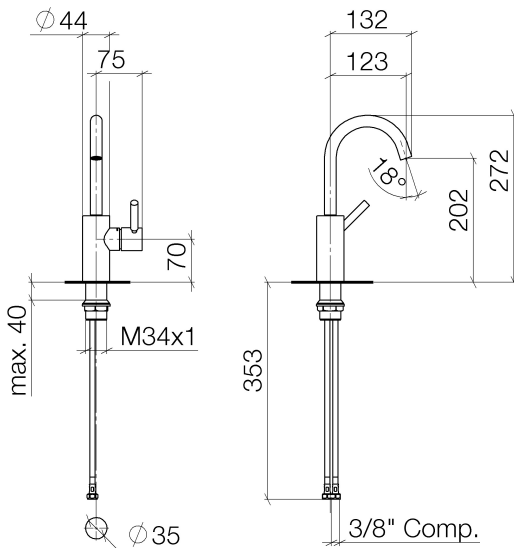

Sink - Meta

Single-lever lavatory mixer without drain - platinum matte

Article number: 33 525 661-06 0010

- 4-7/8" Projection
- Swiveling spout 360°
- Round aerated stream
- Total height 10-3/4"
- Height to aerator/spout outlet 8"
- 1-3/8" hole diameter
- 2 x pressure hose with 3/8" compression fitting
- Water flow rate limited to max. 1.2 gpm
- lead-free
- (ADA)

platinum matte

Dimensional drawing

All dimensions in mm / inch = mm x 0,0394

Sink - Meta

Single-lever lavatory mixer without drain - platinum matte

Article number: 33 525 661-06 0010

Flow rate chart

Sink - Meta

Single-lever lavatory mixer without drain - platinum matte

Article number: 33 525 661-06 0010

Other surface finishes

polished chrome

33 525 661-00 0010

black matte

33 525 661-33 0010

More custom finish options are available via special production (xTra Service). Please see our finish matrix for availability and pricing or contact a Dornbracht representative.