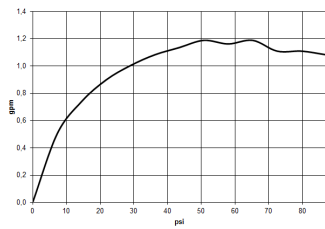

Sink - Meta

Single-lever lavatory mixer without drain - platinum matte

Article number: 33 525 661-06 0010

- 4-7/8" Projection
- Swiveling spout 360°
- Round aerated stream
- Total height 10-3/4"
- Height to aerator/spout outlet 8"
- 1-3/8" hole diameter
- 2 x pressure hose with 3/8" compression fitting
- Water flow rate limited to max. 1.2 gpm
- lead-free
- (ADA)

platinum matte

Dimensional drawing

All dimensions in mm / inch = mm x 0,0394

Sink - Meta

Single-lever lavatory mixer without drain - platinum matte

Article number: 33 525 661-06 0010

Flow rate chart

Sink - Meta