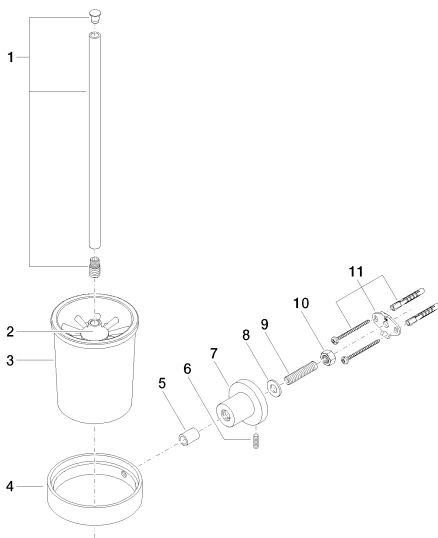

WC - Tara.

Toilet brush set wall-mounted - polished chrome

Article number: 83 900 892-00

- Frosted glass
- Black brush
- Width 4-3/8"
- Height 16-3/8"
- 7-1/8" Projection

polished chrome

Dimensional drawing

All dimensions in mm / inch = mm x 0,0394

WC - Tara.

Toilet brush set wall-mounted - polished chrome

Article number: 83 900 892-00

WC - Tara.

Toilet brush set wall-mounted - polished chrome

Article number: 83 900 892-00

Recommended article

08 18 50 601 90
Brush black -

08 90 04 008 82
Brush container frosted -

90 20 97 507 00-00
Brush handle - polished
chrome

WC - Tara.

Toilet brush set wall-mounted - polished chrome

Article number: 83 900 892-00

Spare parts list

Number	Item Number	Designation	Number of units
1	90 20 97 507 00-00	Brush handle - polished chrome	1
2	08 18 50 601 90	Brush black -	1
3	08 90 04 008 82	Brush container frosted -	1
4	08 17 20 634-00	holder	1
5	08 17 20 624-00	holder	1
6	04 31 11 113 00 90	pin	1
7	08 17 89 505-00	holder	1
8	09 30 11 046 90	disc	1
9	08 18 50 586 90	screw	1
10	09 23 10 026 90	nut	1
11	05 17 20 739 00 90	fixing set	1