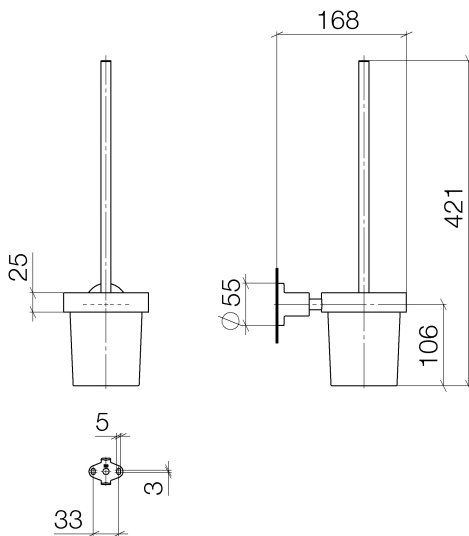

WC - Tara.

Toilet brush set wall-mounted - polished chrome

Article number: 83 900 892-00

- Frosted glass
- Black brush
- Width 4-3/8"
- Height 16-3/8"
- 7-1/8" Projection

polished chrome

Dimensional drawing

All dimensions in mm / inch = mm x 0,0394

WC - Tara.

Toilet brush set wall-mounted - polished chrome

Article number: 83 900 892-00

WC - Tara.

Toilet brush set wall-mounted - polished chrome

Article number: 83 900 892-00

Recommended article

08 18 50 601 90
Brush black -

08 90 04 008 82
Brush container frosted -

90 20 97 507 00-00
Brush handle - polished
chrome

WC - Tara.

Toilet brush set wall-mounted - polished chrome

Article number: 83 900 892-00

Spare parts list

Number	Item Number	Designation	Number of units
1	90 20 97 507 00-00	Brush handle - polished chrome	1
2	08 18 50 601 90	Brush black -	1
3	08 90 04 008 82	Brush container frosted -	1
4	08 17 20 634-00	holder	1
5	08 17 20 624-00	holder	1
6	04 31 11 113 00 90	pin	1
7	08 17 89 505-00	holder	1
8	09 30 11 046 90	disc	1
9	08 18 50 586 90	screw	1
10	09 23 10 026 90	nut	1
11	05 17 20 739 00 90	fixing set	1