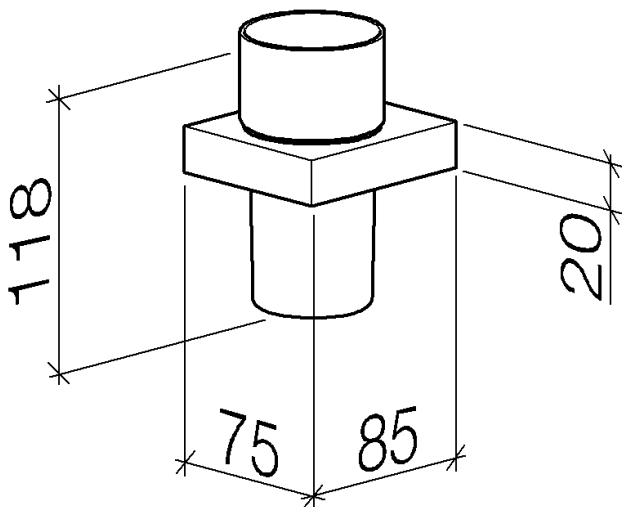

Sink - CL.1

Tumbler wall-mounted - polished chrome

Article number: 83 400 780-00

- Crystal glass
- Width 3"
- Height 4-5/8"
- 3-3/8" Projection

polished chrome

Dimensional drawing

All dimensions in mm / inch = mm x 0,0394

Sink - CL.1

Tumbler wall-mounted - polished chrome

Article number: 83 400 780-00

Sink - CL.1

Tumbler wall-mounted - polished chrome

Article number: 83 400 780-00

Other surface finishes

platinum matte
83 400 780-06

Recommended article

08 90 00 008 84

Crystal tumbler clear -

Sink - CL.1

Tumbler wall-mounted - polished chrome

Article number: 83 400 780-00

Spare parts list

Number	Item Number	Designation	Number of units
1	08 90 00 008 84	Crystal tumbler clear -	1
2	08 28 10 500 91	ring	1
3	09 31 11 148 90	pin	2
4	05 17 20 801 00 90	accessories	2
5	08 17 20 726 90	holder	2