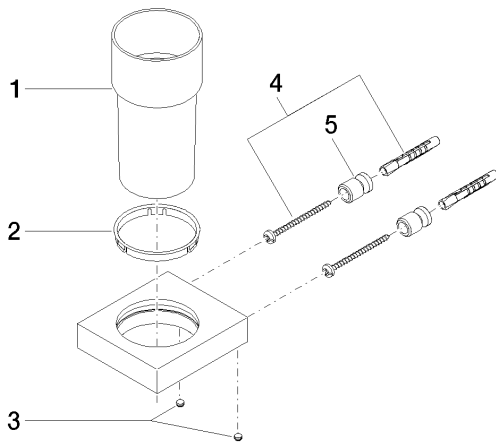

Recommended article

08 90 00 008 84

Crystal tumbler clear -

Sink - CL.1

Tumbler wall-mounted - polished chrome

Article number: 83 400 780-00

Spare parts list

Number	Item Number	Designation	Number of units
1	08 90 00 008 84	Crystal tumbler clear -	1
2	08 28 10 500 91	ring	1
3	09 31 11 148 90	pin	2
4	05 17 20 801 00 90	accessories	2
5	08 17 20 726 90	holder	2