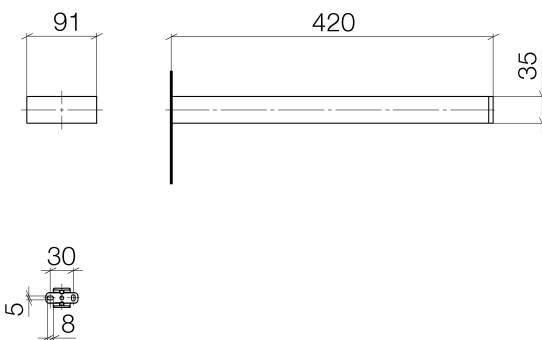

Bathtub - MEM

Towel bar two-piece fixed - polished chrome

Article number: 83 210 780-00

- Width 3-1/2"
- Height 1-3/8"
- 16-1/2" Projection

polished chrome

Dimensional drawing

All dimensions in mm / inch = mm x 0,0394

Bathtub - MEM

Towel bar two-piece fixed - polished chrome

Article number: 83 210 780-00

Bathtub - MEM
Towel bar two-piece fixed - polished chrome
Article number: 83 210 780-00

Other surface finishes

platinum matte
83 210 780-06