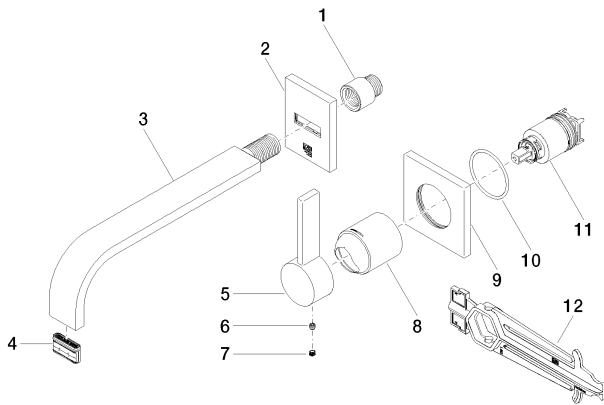

Required article

35 860 970-90 0010

Rough for wall-mounted
faucet mixer on right -

Sink - MEM

Wall-mounted single-lever mixer without drain - polished chrome

Article number: 36 862 782-00 0010

Spare parts list

Number	Item Number	Designation	Number of units
1	09 24 03 072 10 90	nipple	1
2	90 27 78 055 00-00	rosette	1
3	04 28 22 148 10-00	spout	1
4	90 29 03 118 00 90	aerator	1
5	09 20 78 058-00	handle	1
6	09 31 11 030 90	pin	1
7	09 31 20 109 90	plug	1
8	09 11 02 288-00	cover	1
9	09 27 78 039-00	rosette	1
10	09 14 10 049 90	seal	1
11	90 15 05 064 01 90	cartridge	1
12	09 30 09 064 90	key	1