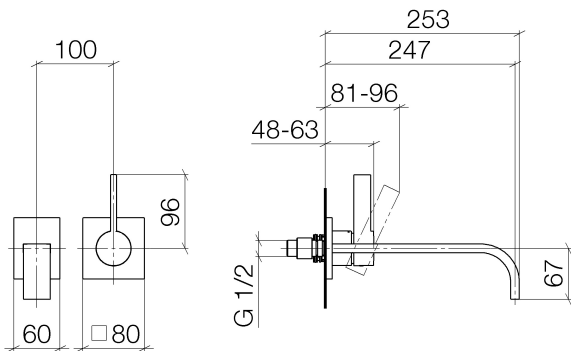

Sink - MEM

Wall-mounted single-lever mixer without drain - polished chrome

Article number: 36 862 782-00 0010

- 9-3/4" Projection
- Rigid spout
- Rectangular aerated stream
- Spout hole diameter 1-1/2"
- Hole diameter single-lever mixer 2-1/4"
- 3-1/8" x 2-3/8" flange for spout
- Flange for mixer 3-1/8" x 3-1/8"
- Water flow rate limited to max. 1.2 gpm
- lead-free
- (ADA)

polished chrome

Accessory is required for this item.

Dimensional drawing

Sink - MEM

Wall-mounted single-lever mixer without drain - polished chrome

Article number: 36 862 782-00 0010

All dimensions in mm / inch = mm x 0,0394

Flow rate chart

Sink - MEM

Wall-mounted single-lever mixer without drain - polished chrome

Article number: 36 862 782-00 0010

Other surface finishes

platinum matte

36 862 782-06 0010

platinum

Number	Item Number	Designation	Number of units
1	09 24 03 072 10 90	nipple	1
2	90 27 78 055 00-00	rosette	1
3	04 28 22 148 10-00	spout	1
4	90 29 03 118 00 90	aerator	1
5	09 20 78 058-00	handle	1
6	09 31 11 030 90	pin	1
7	09 31 20 109 90	plug	1
8	09 11 02 288-00	cover	1
9	09 27 78 039-00	rosette	1
10	09 14 10 049 90	seal	1
11	90 15 05 064 01 90	cartridge	1
12	09 30 09 064 90	key	1