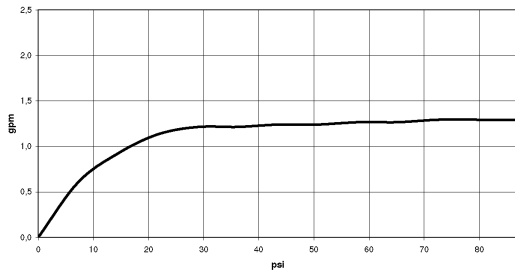

Sink - MEM

Wall-mounted single-lever mixer without drain - polished chrome

Article number: 36 862 782-00 0010

All dimensions in mm / inch = mm x 0,0394

Flow rate chart