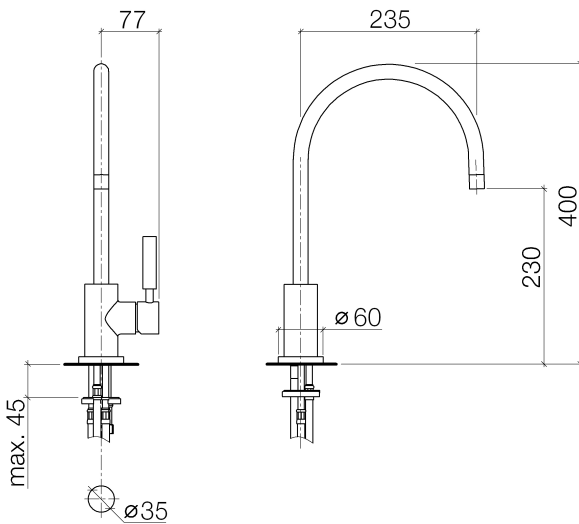

Kitchen - Tara Classic
Single-lever mixer - polished chrome
Article number: 33 826 888-00 0010

- 9-1/4" Projection
- Swiveling spout 360°
- Areated stream
- Total height 15-3/4"
- Height to aerator/spout outlet 9"
- Single-lever mixer hole diameter 1-3/8"
- 2x 3/8" US flexible supply lines
- Water flow rate limited to max. 1.5 gpm
- lead-free

polished chrome

Accessory is required for this item.

Dimensional drawing

Kitchen - Tara Classic
Single-lever mixer - polished chrome
Article number: 33 826 888-00 0010

All dimensions in mm / inch = mm x 0,0394

Flow rate chart

Kitchen - Tara Classic
Single-lever mixer - polished chrome
Article number: 33 826 888-00 0010

Other surface finishes

platinum matte
33 826 888-06 0010

platinum
33 826 888-08 0010

Brushed Durabrass
33 826 888-28 0010

Spare parts list

Number	Item Number	Designation	Number of units
1	90 28 22 049 03-00	spout	1
2	90 23 01 028 00-00	aerator	1
3	09 30 30 054 90	screw	1
4	90 15 05 063 00 90	cartridge	1
5	04 28 10 148 00 90	accessories	1
6	09 24 04 107-00	nut	1
7	90 20 88 040 00-00	handle	1
8	09 30 11 032 90	disc	1
9	09 31 11 010 90	pin	1
10	09 24 04 048-00	nipple	1
11	11 170 880-00	handle	1
12	04 30 04 064 00 90	hose	1
13	04 30 04 044 00 90	hose	2
14	09 28 10 055-00	rosette	1
15	09 14 10 034 90	seal	1
16	04 30 11 038 00 90	fixing set	1
17	09 31 11 011 90	pin	1
18	04 23 30 040 00-00	threaded connector	1