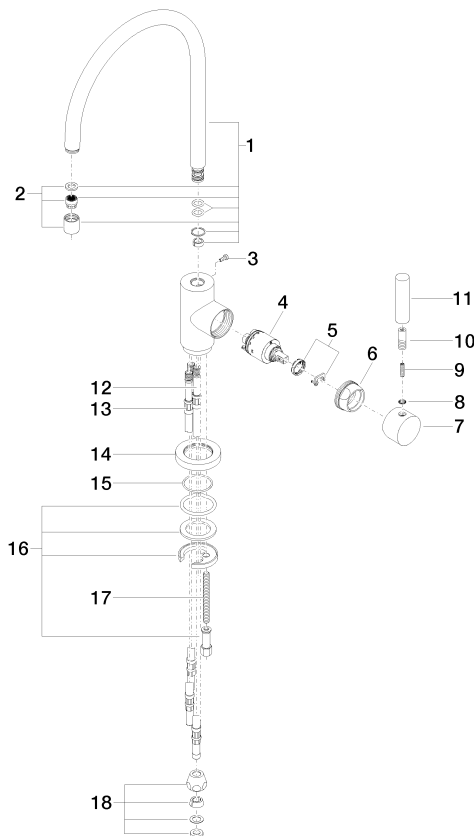

Kitchen - Tara Classic
Single-lever mixer - polished chrome
Article number: 33 826 888-00 0010

- 9-1/4" Projection
- Swiveling spout 360°
- Areated stream
- Total height 15-3/4"
- Height to aerator/spout outlet 9"
- Single-lever mixer hole diameter 1-3/8"
- 2x 3/8" US flexible supply lines
- Water flow rate limited to max. 1.5 gpm
- lead-free

polished chrome

Accessory is required for this item.

Dimensional drawing

Kitchen - Tara Classic
Single-lever mixer - polished chrome
Article number: 33 826 888-00 0010

All dimensions in mm / inch = mm x 0,0394

Required article

27 789 970-00 0010
Profi hand spray set -
polished chrome

27 721 970-00
Side spray set - polished
chrome

Kitchen - Tara Classic
 Single-lever mixer - polished chrome
 Article number: 33 826 888-00 0010

Spare parts list

Number	Item Number	Designation	Number of units
1	90 28 22 049 03-00	spout	1
2	90 23 01 028 00-00	aerator	1
3	09 30 30 054 90	screw	1
4	90 15 05 063 00 90	cartridge	1
5	04 28 10 148 00 90	accessories	1
6	09 24 04 107-00	nut	1
7	90 20 88 040 00-00	handle	1
8	09 30 11 032 90	disc	1
9	09 31 11 010 90	pin	1
10	09 24 04 048-00	nipple	1
11	11 170 880-00	handle	1
12	04 30 04 064 00 90	hose	1
13	04 30 04 044 00 90	hose	2
14	09 28 10 055-00	rosette	1
15	09 14 10 034 90	seal	1
16	04 30 11 038 00 90	fixing set	1
17	09 31 11 011 90	pin	1
18	04 23 30 040 00-00	threaded connector	1