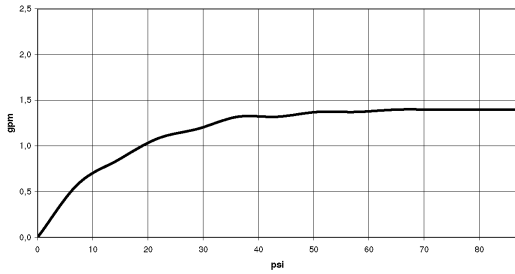

Kitchen - Tara Classic
Single-lever mixer - polished chrome
Article number: 33 826 888-00 0010

- 9-1/4" Projection
- Swiveling spout 360°
- Areated stream
- Total height 15-3/4"
- Height to aerator/spout outlet 9"
- Single-lever mixer hole diameter 1-3/8"
- 2x 3/8" US flexible supply lines
- Water flow rate limited to max. 1.5 gpm
- lead-free

polished chrome

Accessory is required for this item.

Dimensional drawing

Kitchen - Tara Classic
Single-lever mixer - polished chrome
Article number: 33 826 888-00 0010

All dimensions in mm / inch = mm x 0,0394

Flow rate chart

Kitchen - Tara Classic
Single-lever mixer - polished chrome
Article number: 33 826 888-00 0010

Other surface finishes

platinum matte
33 826 888-06 0010

platinum
33 826 888-08 0010

Brushed Durabrass
33 826 888-28 0010