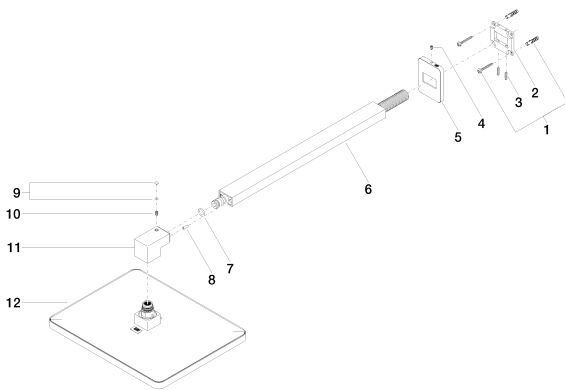

Shower - LULU  
Rain shower wall-mounted - polished chrome  
Article number: 28 786 710-00 0010

- 17-3/4" Projection
- Stream: Rain
- Descaling system
- 11-3/4" x 9-1/2" Rain showerhead
- Flange 3-1/8" x 2-3/8"
- 1/2" connection
- Water flow rate limited to max. 1.8 gpm

polished chrome

Accessory is required for this item.

Dimensional drawing

All dimensions in mm / inch = mm x 0,0394

Shower - LULU  
Rain shower wall-mounted - polished chrome  
Article number: 28 786 710-00 0010

## Required article

35 085 970-90 0010  
Concealed wall elbow -

Shower - LULU  
Rain shower wall-mounted - polished chrome  
Article number: 28 786 710-00 0010

## Spare parts list

Number	Item Number	Designation	Number of units
1	04 30 31 032 00 90	fixing set	1
2	09 30 11 160 90	disc	1
3	09 31 11 084 90	pin	2
4	09 31 11 048 90	pin	1
5	09 27 71 019-00	rosette	1
6	04 28 22 247 20-00	pipe	1
7	09 14 10 011 90	seal	1
8	09 31 11 040 90	pin	1
9	90 31 20 087 00-00	plug	1
10	09 31 11 036 90	pin	1
11	09 17 01 180-00	connection	1
12	04 12 05 062 10-00	shower	1