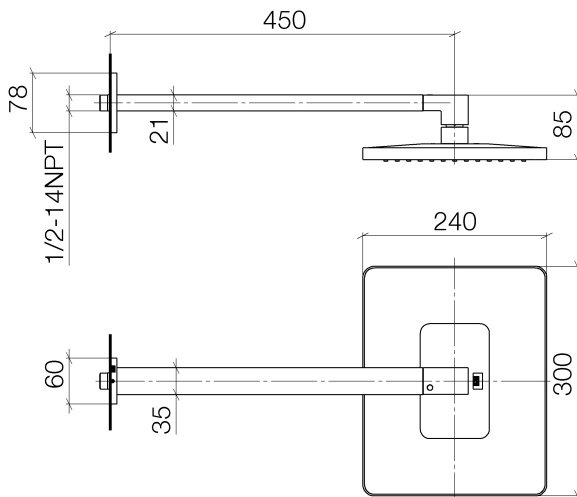

Shower - LULU  
Rain shower wall-mounted - polished chrome  
Article number: 28 786 710-00 0010

- 17-3/4" Projection
- Stream: Rain
- Descaling system
- 11-3/4" x 9-1/2" Rain showerhead
- Flange 3-1/8" x 2-3/8"
- 1/2" connection
- Water flow rate limited to max. 1.8 gpm

polished chrome

Accessory is required for this item.

Dimensional drawing

All dimensions in mm / inch = mm x 0,0394

Shower - LULU  
Rain shower wall-mounted - polished chrome  
Article number: 28 786 710-00 0010

### Flow rate chart

Shower - LULU  
Rain shower wall-mounted - polished chrome  
Article number: 28 786 710-00 0010

## Required article

35 085 970-90 0010  
Concealed wall elbow -

Shower - LULU  
Rain shower wall-mounted - polished chrome  
Article number: 28 786 710-00 0010