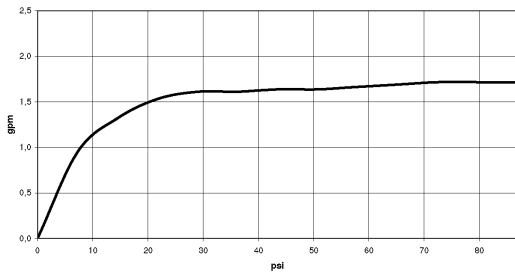

Shower - LULU  
Rain shower wall-mounted - polished chrome  
Article number: 28 786 710-00 0010

- 17-3/4" Projection
- Stream: Rain
- Descaling system
- 11-3/4" x 9-1/2" Rain showerhead
- Flange 3-1/8" x 2-3/8"
- 1/2" connection
- Water flow rate limited to max. 1.8 gpm

polished chrome

Accessory is required for this item.

Dimensional drawing

All dimensions in mm / inch = mm x 0,0394

Shower - LULU  
Rain shower wall-mounted - polished chrome  
Article number: 28 786 710-00 0010

### Flow rate chart

Shower - LULU  
Rain shower wall-mounted - polished chrome  
Article number: 28 786 710-00 0010