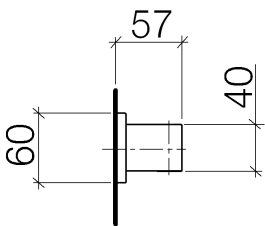

Bathtub - CL.1

Wall bracket - polished chrome

Article number: 28 050 980-00

- Flange 2-3/8" x 2-3/8"

polished chrome

## Dimensional drawing

All dimensions in mm / inch = mm x 0,0394

Bathtub - CL.1

Wall bracket - polished chrome

Article number: 28 050 980-00

## Bathtub - CL.1

Wall bracket - polished chrome

Article number: 28 050 980-00

### Spare parts list

Number	Item Number	Designation	Number of units
1	05 30 31 025 00 90	fixing set	1
2	09 30 11 041 90	disc	1
3	09 31 11 026 90	pin	1
4	09 30 30 054 90	screw	1
5	09 27 98 002-00	rosette	1
6	09 18 40 078 90	sleeve	1
7	09 17 20 035-00	holder	1
8	04 31 11 112 00 90	pin	1