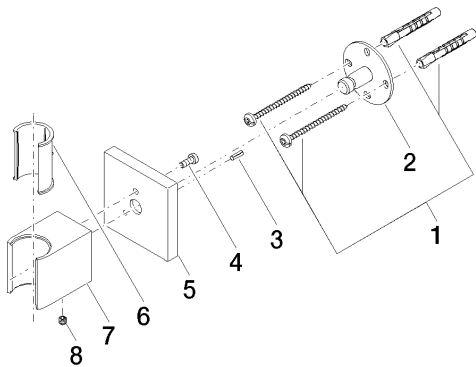

## Dimensional drawing

All dimensions in mm / inch = mm x 0,0394

Bathtub - CL.1

Wall bracket - polished chrome

Article number: 28 050 980-00

### Spare parts list

Number	Item Number	Designation	Number of units
1	05 30 31 025 00 90	fixing set	1
2	09 30 11 041 90	disc	1
3	09 31 11 026 90	pin	1
4	09 30 30 054 90	screw	1
5	09 27 98 002-00	rosette	1
6	09 18 40 078 90	sleeve	1
7	09 17 20 035-00	holder	1
8	04 31 11 112 00 90	pin	1