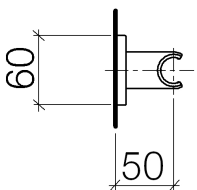

Bathtub - CL.1

Wall bracket - polished chrome

Article number: 28 050 980-00

- Flange 2-3/8" x 2-3/8"

polished chrome

## Dimensional drawing

All dimensions in mm / inch = mm x 0,0394

Bathtub - CL.1

Wall bracket - polished chrome

Article number: 28 050 980-00

## Bathtub - CL.1

Wall bracket - polished chrome

Article number: 28 050 980-00

### Spare parts list

Number	Item Number	Designation	Number of units
1	05 30 31 025 00 90	fixing set	1
2	09 30 11 041 90	disc	1
3	09 31 11 026 90	pin	1
4	09 30 30 054 90	screw	1
5	09 27 98 002-00	rosette	1
6	09 18 40 078 90	sleeve	1
7	09 17 20 035-00	holder	1
8	04 31 11 112 00 90	pin	1