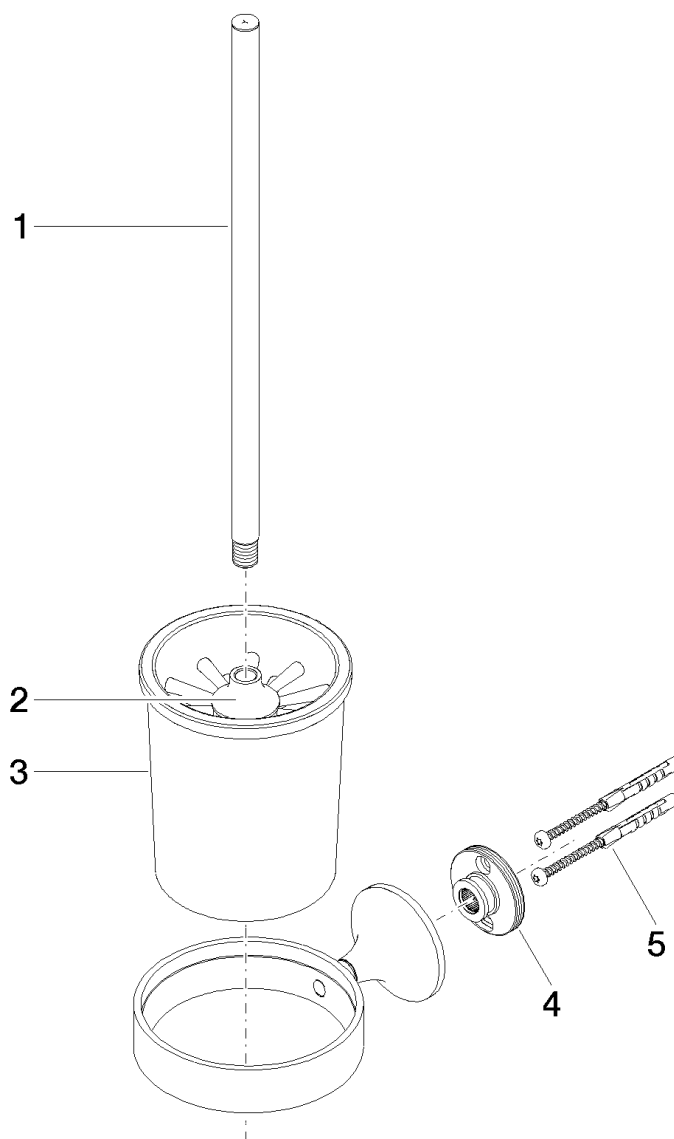

Product specifications

- crystal glass brush holder, matt
- brush, matt black
- width 110mm
- height 421 mm
- **158 mm projection**

Bath & Spa

Vaia Toilet brush set wall model

Article number: 83900809

Surfaces

- chrome 83900809-00
- platinum matt 83900809-06
- 83900809-99

Exploded assembly drawing

Order quantity

| No. | Article number | Name | Installation quantity |
|------------|-----------------------|-------------|------------------------------|
| 1 | 90209750700ff | handle | 1 |
| 2 | 08185060190 | brush | 1 |
| 3 | 08900400882 | glass | 1 |
| 4 | 9017207590090 | disc | 1 |
| 5 | 0530310250090 | fixing set | 1 |