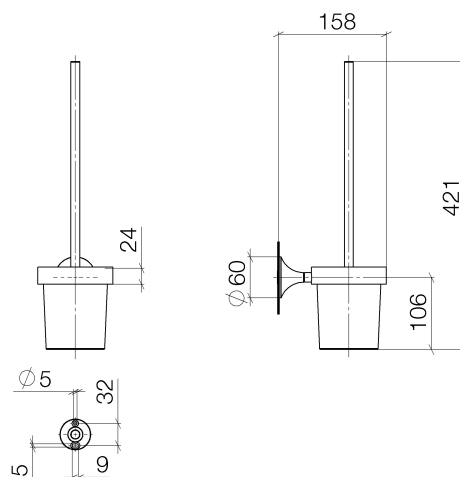

Product specifications

- crystal glass brush holder, matt
- brush, matt black
- width 110mm
- height 421 mm
- **158 mm projection**

Bath & Spa

Vaia Toilet brush set wall model

Article number: 83900809

Surfaces

- chrome 83900809-00
- platinum matt 83900809-06
- 83900809-99

Exploded assembly drawing

Order quantity

| No. | Article number | Name | Installation quantity |
|------------|-----------------------|-------------|------------------------------|
| 1 | 90209750700ff | handle | 1 |
| 2 | 08185060190 | brush | 1 |
| 3 | 08900400882 | glass | 1 |
| 4 | 9017207590090 | disc | 1 |
| 5 | 0530310250090 | fixing set | 1 |