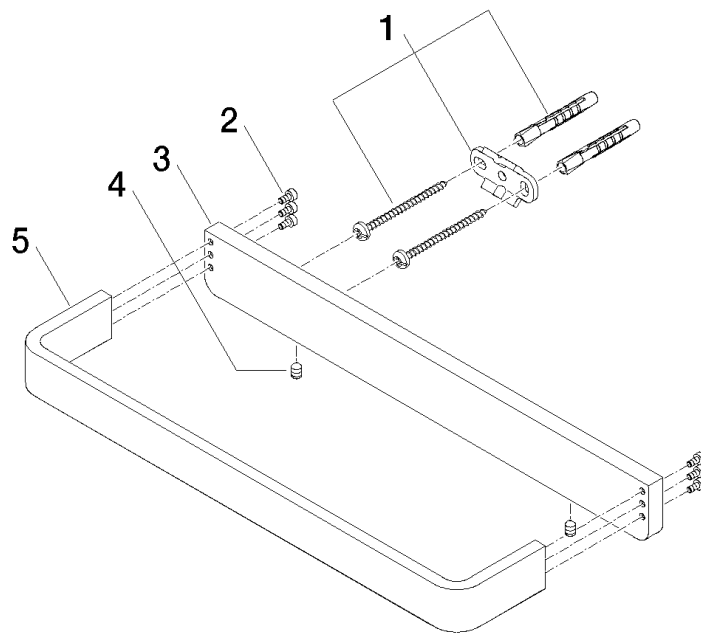

Product specifications

- Center to center 7-1/4"
- Width 11-3/4"
- Height 1-3/8"
- 2-3/4" Projection

Surfaces

- chrome 83030710-00
- matt platinum 83030710-06

Exploded assembly drawing

Order quantity

No.	Article number	Name	Installation quantity
1	0517207170090	fixing set	2
2	9030300590090	screw	2
3	081771500ff	holder	1
4	0431111120090	pin	2
5	081771550ff	holder	1