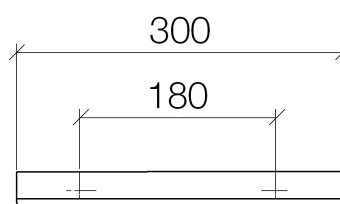

Product specifications

- Center to center 7-1/4"
- Width 11-3/4"
- Height 1-3/8"
- 2-3/4" Projection

Surfaces

- chrome 83030710-00
- matt platinum 83030710-06

Exploded assembly drawing

Order quantity

No.	Article number	Name	Installation quantity
1	0517207170090	fixing set	2
2	9030300590090	screw	2
3	081771500ff	holder	1
4	0431111120090	pin	2
5	081771550ff	holder	1