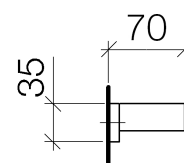

Product specifications

- Center to center 7-1/4"
- Width 11-3/4"
- Height 1-3/8"
- 2-3/4" Projection

Surfaces

- chrome 83030710-00
- matt platinum 83030710-06

Exploded assembly drawing

Order quantity

No.	Article number	Name	Installation quantity
1	0517207170090	fixing set	2
2	9030300590090	screw	2
3	081771500ff	holder	1
4	0431111120090	pin	2
5	081771550ff	holder	1