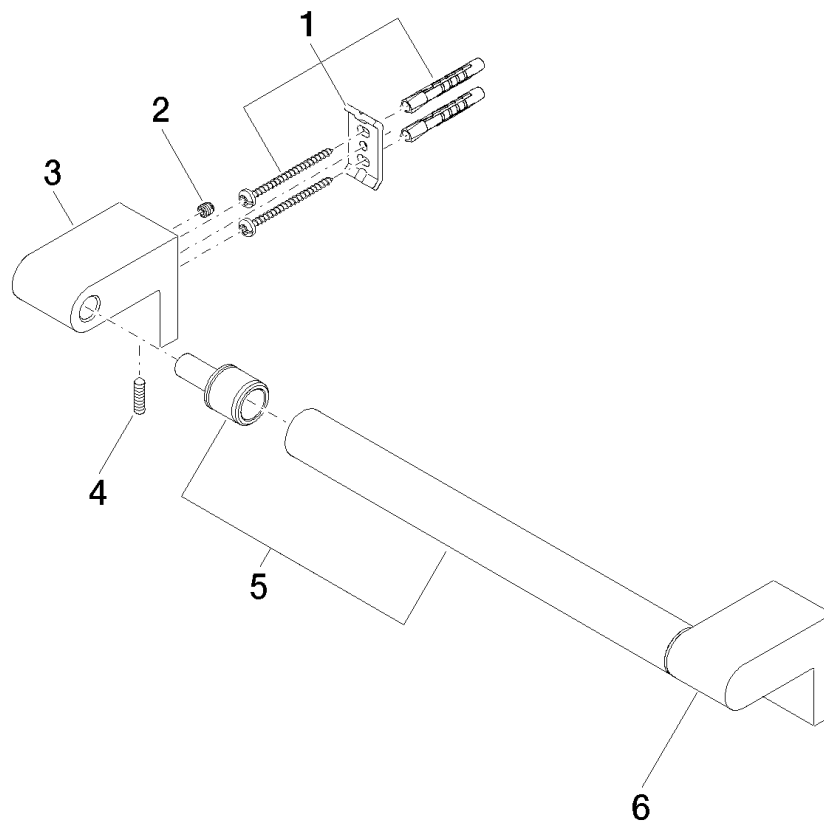

### Product specifications

- Center to center 11-3/4"
- Width 13-3/8"
- Height 2-3/8"
- 2-7/8" Projection

### Surfaces

- chrome 83030670-00
- matt platinum 83030670-06

**Exploded assembly drawing**

**Order quantity**

<b>No.</b>	<b>Article number</b>	<b>Name</b>	<b>Installation quantity</b>
1	0517207360090	fixing set	2
2	09311104990	pin	2
3	081767500ff	holder	1
4	0431111130090	pin	2
5	90282258000ff	holder	1
6	081767501ff	holder	1