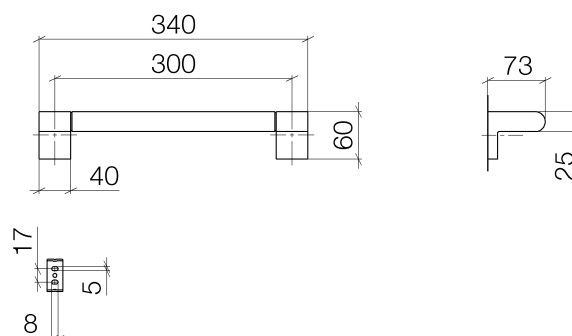

### Product specifications

- Center to center 11-3/4"
- Width 13-3/8"
- Height 2-3/8"
- 2-7/8" Projection

### Surfaces

- chrome 83030670-00
- matt platinum 83030670-06

**Exploded assembly drawing**

**Order quantity**

<b>No.</b>	<b>Article number</b>	<b>Name</b>	<b>Installation quantity</b>
1	0517207360090	fixing set	2
2	09311104990	pin	2
3	081767500ff	holder	1
4	0431111130090	pin	2
5	90282258000ff	holder	1
6	081767501ff	holder	1