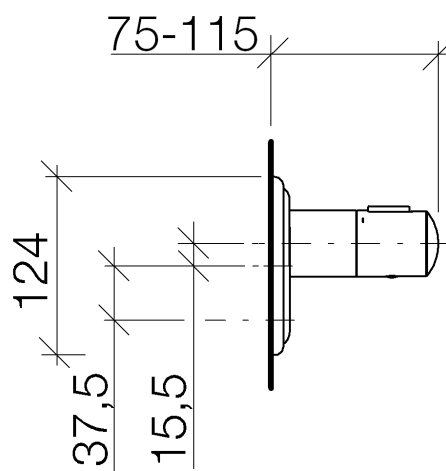

**Product specifications**

- Cover plate Ø 4-7/8"
- Temperature control handle with safety lock at 100 °F/ 38°C

**Surfaces**

- chrome 36416977-00
- matt platinum 36416977-06
- platinum 36416977-08
- brass 36416977-09

**Accessories required**

- xTOOL Concealed thermostat rough; 35 517 970

**Exploded assembly drawing**

**Order quantity**

<b>No.</b>	<b>Article number</b>	<b>Name</b>	<b>Installation quantity</b>
1	0431090950090	bar	1
2	091102163ff	cover	1
3	09141004990	seal	1
4	092102112ff	sleeve	1
5	04173300501ff	handle	1
6	092133010ff	handle	1
7	09160202790	spring	1
8	09303013690	screw	1
9	093120049ff	plug	1