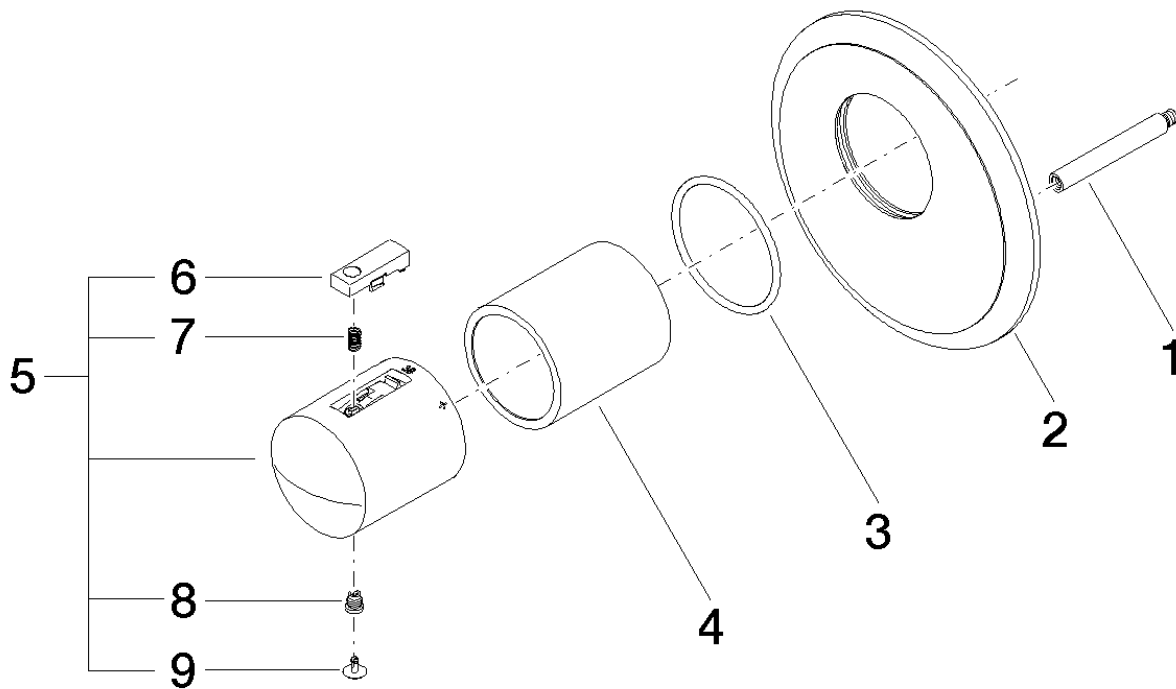

**Product specifications**

- Cover plate Ø 4-7/8"
- Temperature control handle with safety lock at 100 °F/ 38°C

**Surfaces**

- chrome 36416977-00
- matt platinum 36416977-06
- platinum 36416977-08
- brass 36416977-09

**Accessories required**

- xTOOL Concealed thermostat rough; 35 517 970

**Exploded assembly drawing**

**Order quantity**

<b>No.</b>	<b>Article number</b>	<b>Name</b>	<b>Installation quantity</b>
1	0431090950090	bar	1
2	091102163ff	cover	1
3	09141004990	seal	1
4	092102112ff	sleeve	1
5	04173300501ff	handle	1
6	092133010ff	handle	1
7	09160202790	spring	1
8	09303013690	screw	1
9	093120049ff	plug	1