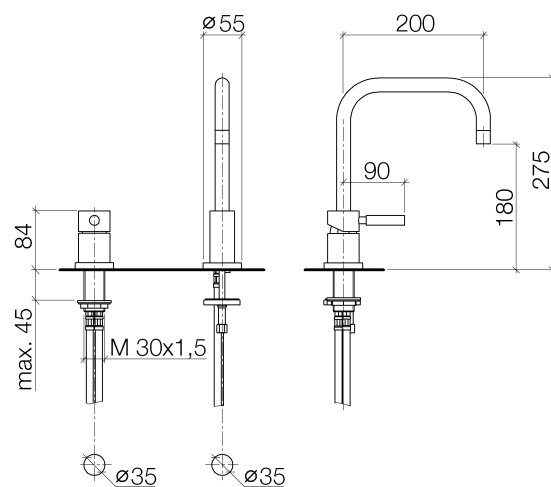

Kitchen

Meta.02 Two-hole mixer

Article number: 32800625ff0010

Product specifications

• 7-7/8" Projection

- Swivel spout 360°
- Areated stream
- Total height 10-7/8"
- Height to aerator/spout outlet 7-1/8"
- Spout hole diameter 1-3/8"
- Single-lever mixer hole diameter 1-3/8"
- 2x 3/8" US flexible supply lines
- Water flow rate limited to max. 1.5 gpm
- low lead compliant

(ADA)

Flexible positioning of components

Surfaces

- chrome 32800625-000010
- matt platinum 32800625-060010

Exploded assembly drawing

Order quantity

No.	Article number	Name	Installation quantity
1	90206204000ff	handle	1
2	092404107ff	nut	1
3	0428101480090	accessories	1
4	9015050630090	cartridge	1
5	09141010290	seal	1
6	092810111ff	rosette	1
7	0423100324690	fixing set	1
8	0430040450090	hose	2
9	0430040190090	hose	1
10	0924031681090	nipple	1
11	04233004000ff	threaded connector	1
12	0430110380090	fixing set	1
13	09311101190	pin	1
14	0430040160090	hose	1
15	0431200461092	plug	1
16	092810064ff	rosette	1
17	09141012090	seal	1
18	09111006210ff	connection	1
19	09303005790	screw	1
20	90282220802ff	spout	1
21	90230102800ff	aerator	1