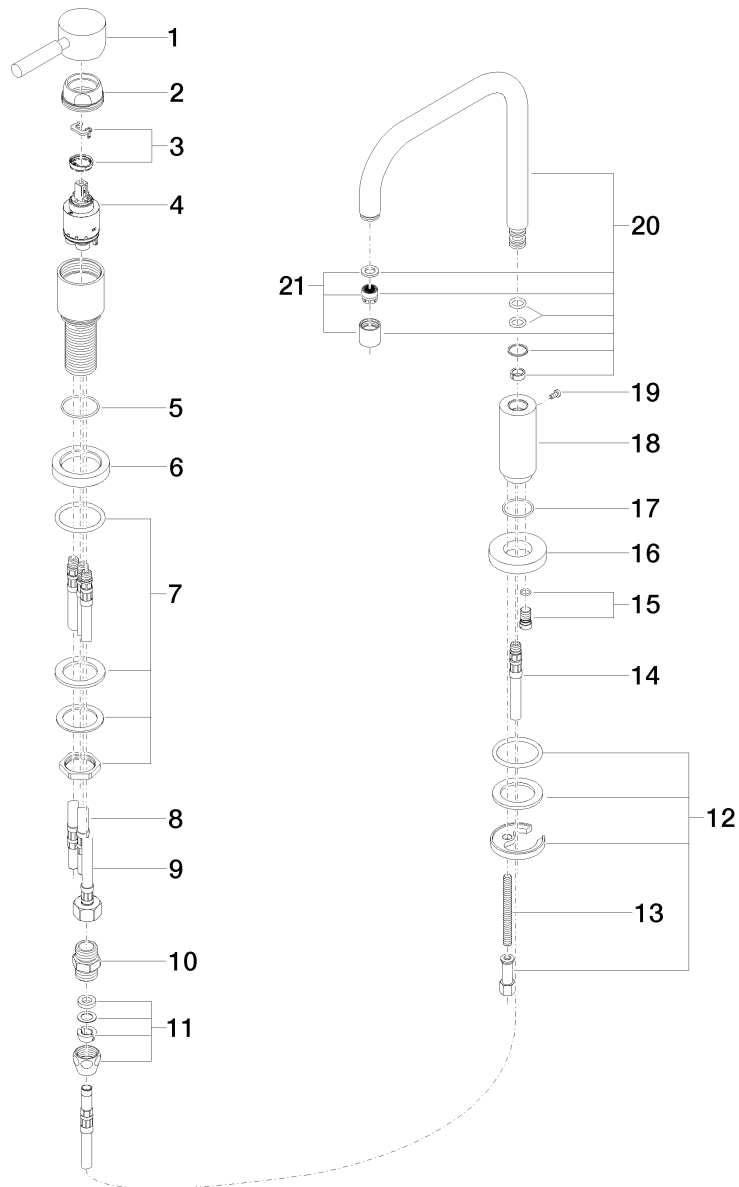

Kitchen

Meta.02 Two-hole mixer

Article number: 32800625ff0010

Product specifications

• 7-7/8" Projection

- Swivel spout 360°
- Areated stream
- Total height 10-7/8"
- Height to aerator/spout outlet 7-1/8"
- Spout hole diameter 1-3/8"
- Single-lever mixer hole diameter 1-3/8"
- 2x 3/8" US flexible supply lines
- Water flow rate limited to max. 1.5 gpm
- low lead compliant

(ADA)

Flexible positioning of components

Surfaces

- chrome 32800625-000010
- matt platinum 32800625-060010

Exploded assembly drawing

Order quantity

No.	Article number	Name	Installation quantity
1	90206204000ff	handle	1
2	092404107ff	nut	1
3	0428101480090	accessories	1
4	9015050630090	cartridge	1
5	09141010290	seal	1
6	092810111ff	rosette	1
7	0423100324690	fixing set	1
8	0430040450090	hose	2
9	0430040190090	hose	1
10	0924031681090	nipple	1
11	04233004000ff	threaded connector	1
12	0430110380090	fixing set	1
13	09311101190	pin	1
14	0430040160090	hose	1
15	0431200461092	plug	1
16	092810064ff	rosette	1
17	09141012090	seal	1
18	09111006210ff	connection	1
19	09303005790	screw	1
20	90282220802ff	spout	1
21	90230102800ff	aerator	1