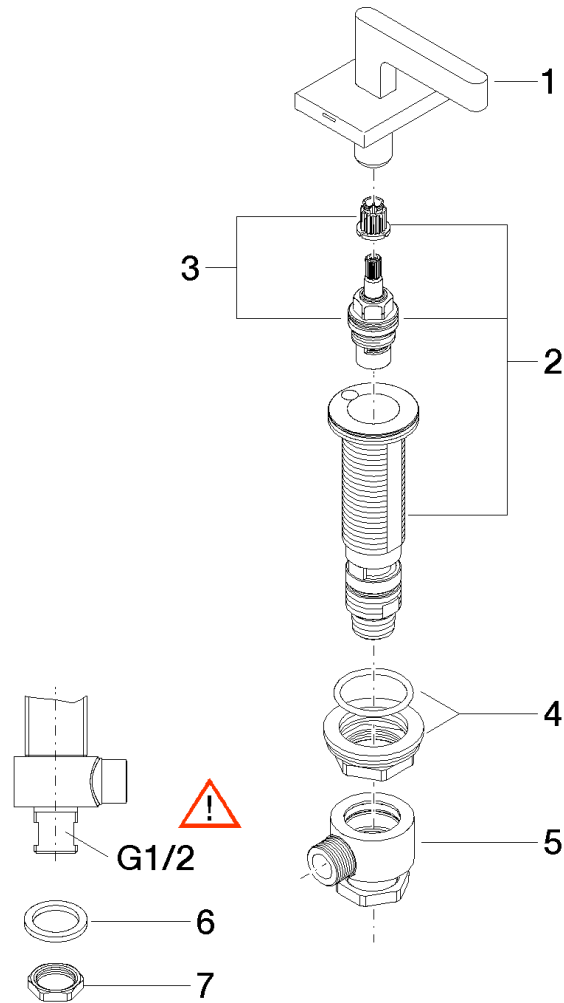

Product specifications

- 1-1/4" hole diameter
- Flange 2-3/8" x 1-7/8"

(ADA)

Surfaces

- chrome 20004716-00
- matt platinum 20004716-06

Exploded assembly drawing

Order quantity

No.	Article number	Name	Installation quantity
1	90207005703ff	handle (cold)	1
2	0417110455290	side panel	1
3	9090031520090	top	1
4	0423100327890	fixing set	1
5	0417110231090	distributor	1
6	09301105990	disc	1
7	09231001290	nut	1