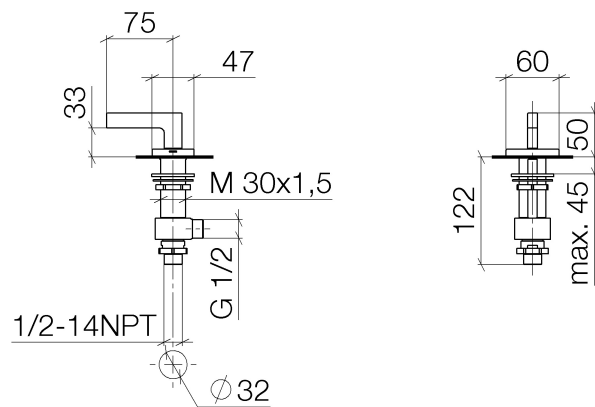

Product specifications

- 1-1/4" hole diameter
- Flange 2-3/8" x 1-7/8"

(ADA)

Surfaces

- chrome 20004716-00
- matt platinum 20004716-06

Exploded assembly drawing

Order quantity

No.	Article number	Name	Installation quantity
1	90207005703ff	handle (cold)	1
2	0417110455290	side panel	1
3	9090031520090	top	1
4	0423100327890	fixing set	1
5	0417110231090	distributor	1
6	09301105990	disc	1
7	09231001290	nut	1