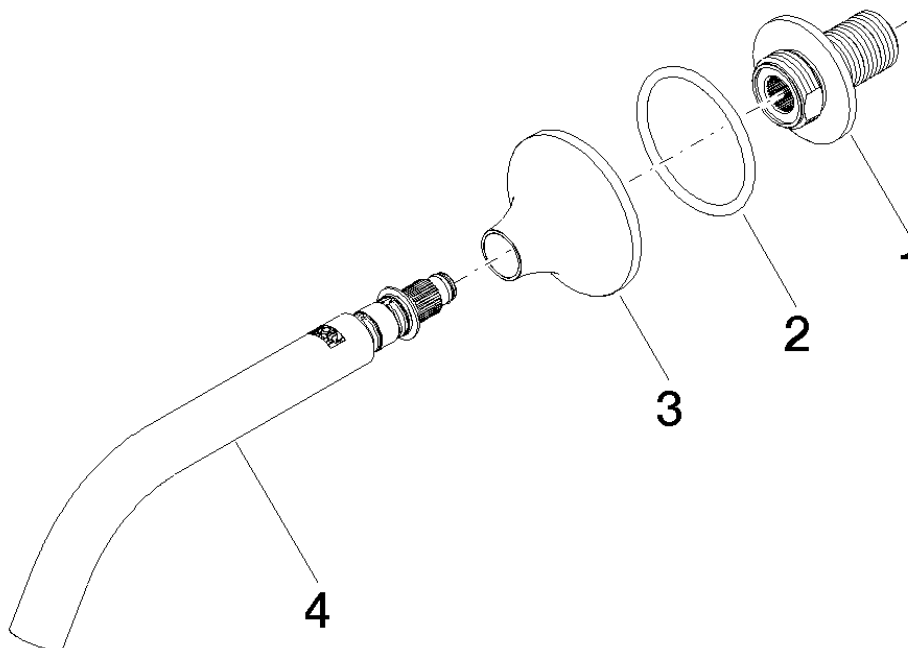

Product specifications

- **190 mm projection**
- fixed spout
- circular, air-enriched flow
- hole diameter 37 mm
- rosette Ø 60 mm
- 1/2" connection
- plug-link mounting
- max. flow 5.7 l/min
- lead-free

Surfaces

- chrome 13800809-00
- platinum matt 13800809-06
- 13800809-99

Exploded assembly drawing

Order quantity

No.	Article number	Name	Installation quantity
1	09240326990	disc	1
2	09141008490	seal	1
3	092780011ff	rosette	1
4	90282231000ff	spout	1