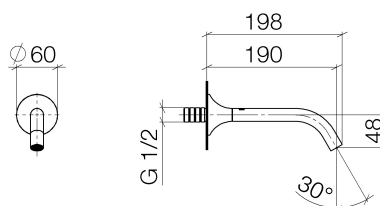

Product specifications

- **190 mm projection**
- fixed spout
- circular, air-enriched flow
- hole diameter 37 mm
- rosette Ø 60 mm
- 1/2" connection
- plug-link mounting
- max. flow 5.7 l/min
- lead-free

Surfaces

- chrome 13800809-00
- platinum matt 13800809-06
- 13800809-99

Exploded assembly drawing

Order quantity

No.	Article number	Name	Installation quantity
1	09240326990	disc	1
2	09141008490	seal	1
3	092780011ff	rosette	1
4	90282231000ff	spout	1

Flow rate chart