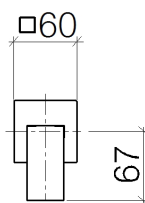

Product specifications

- **200 mm projection**
- fixed spout
- rectangular, air-enriched flow
- hole diameter 37 mm
- rosette 60 x 60 mm
- 1/2" connection
- max. flow 6 l/min
- lead-free

Surfaces

- | | |
|-----------------|-------------|
| • chrome | 13800782-00 |
| • platinum matt | 13800782-06 |
| • platinum | 13800782-08 |
| • Cyprum | 13800782-49 |

Exploded assembly drawing

Order quantity

No.	Article number	Name	Installation quantity
1	0924030811090	extension	1
2	90277803500ff	rosette	1
3	04282214910ff	spout	1
4	9029031090090	aerator	1

Flow rate chart