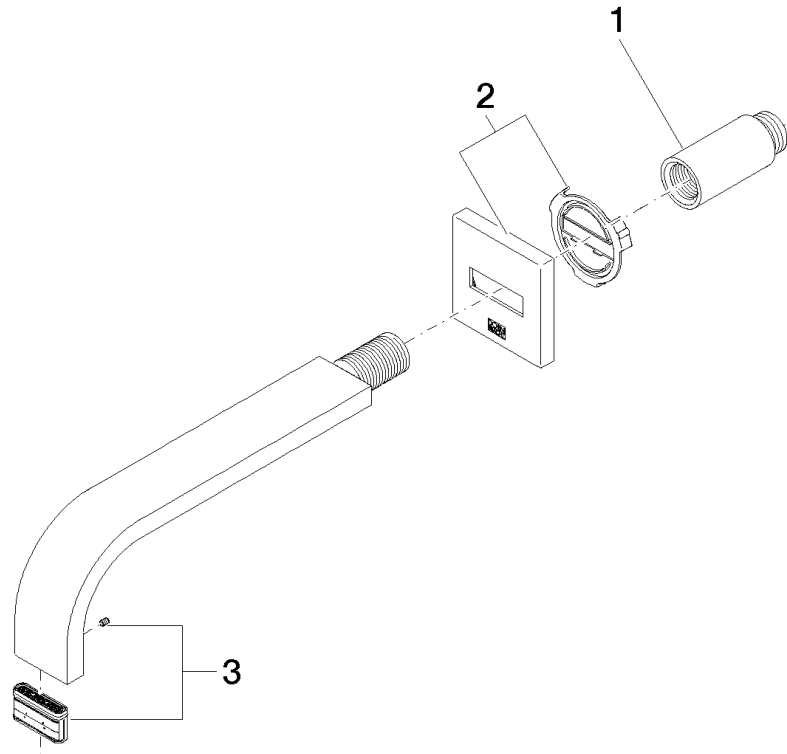

Product specifications

- **200 mm projection**
- fixed spout
- rectangular, air-enriched flow
- hole diameter 37 mm
- rosette 60 x 60 mm
- 1/2" connection
- max. flow 6 l/min
- lead-free

Surfaces

- | | |
|-----------------|-------------|
| • chrome | 13800782-00 |
| • platinum matt | 13800782-06 |
| • platinum | 13800782-08 |
| • Cyprum | 13800782-49 |

Exploded assembly drawing

Order quantity

No.	Article number	Name	Installation quantity
1	0924030811090	extension	1
2	90277803500ff	rosette	1
3	04282214910ff	spout	1
4	9029031090090	aerator	1

Flow rate chart