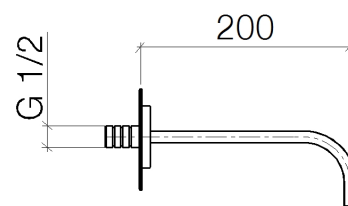

Product specifications

- **200 mm projection**
- fixed spout
- rectangular, air-enriched flow
- hole diameter 37 mm
- rosette 60 x 60 mm
- 1/2" connection
- max. flow 6 l/min
- lead-free

Surfaces

- | | |
|-----------------|-------------|
| • chrome | 13800782-00 |
| • platinum matt | 13800782-06 |
| • platinum | 13800782-08 |
| • Cyprum | 13800782-49 |

Exploded assembly drawing

Order quantity

No.	Article number	Name	Installation quantity
1	0924030811090	extension	1
2	90277803500ff	rosette	1
3	04282214910ff	spout	1
4	9029031090090	aerator	1

Flow rate chart