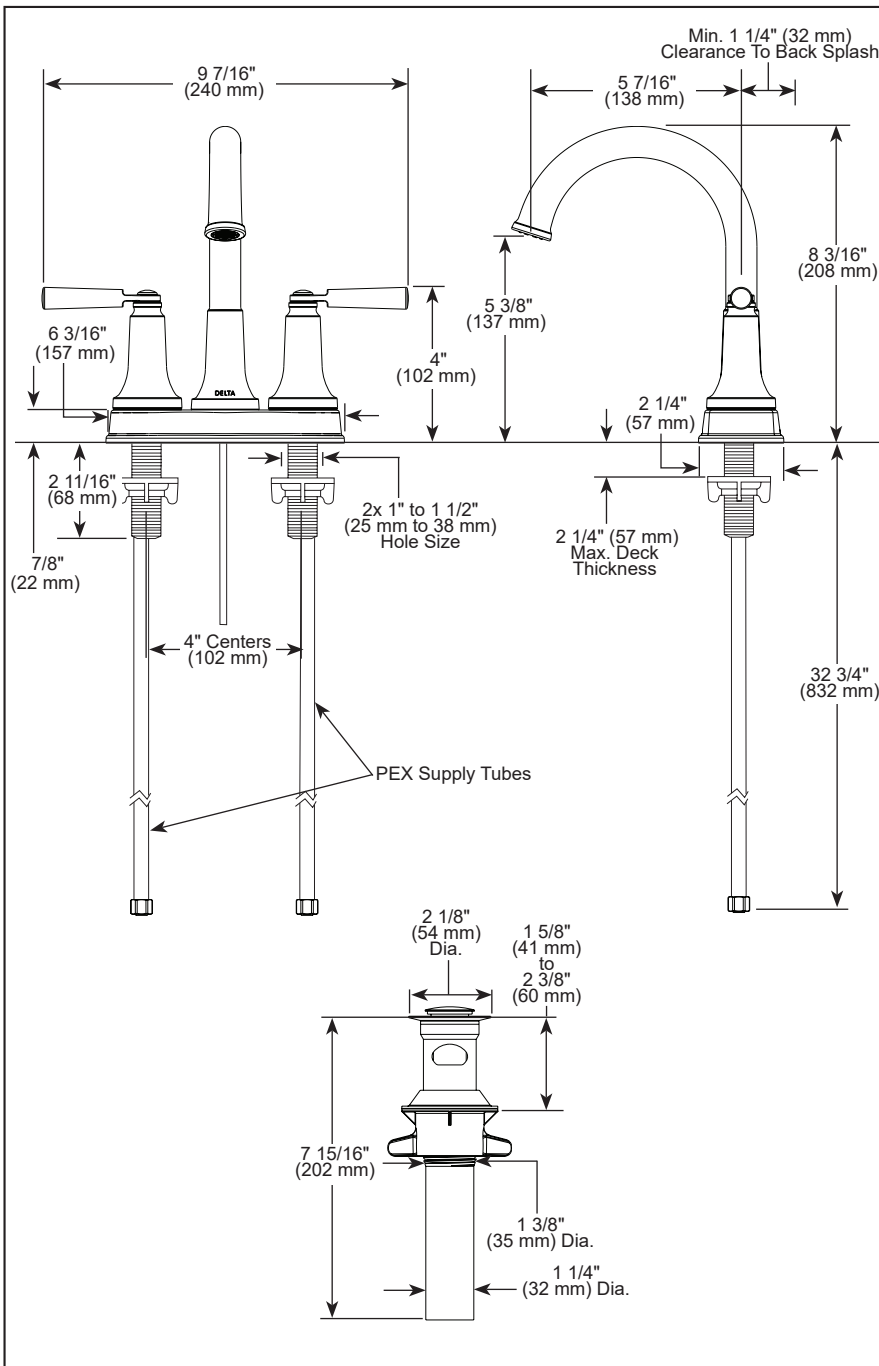

2535-▲MPU-DST
2535-▲TP-DST

Submitted Model No.: _____

Specific Features: _____

▲ Designate Proper Finish Suffix

see what Delta can do™

BATHROOM FAUCET

- Saylor™ Bath Collection
- Two Handle Deck Mount

FEATURES:

- DIAMOND Seal® Technology

STANDARD SPECIFICATIONS:

- Max flow rate 1.2 gpm @ 60 psi, 4.5 L/min @ 414 kPa
- Three hole mount
- 1/4 turn handle stops
- Diamond coated ceramic cartridge
- Hot and cold stems are interchangeable.
- 3/8" O.D. straight PEX supply tubes
- Models have metal drain with push-pop type fitting with plated flange and stopper