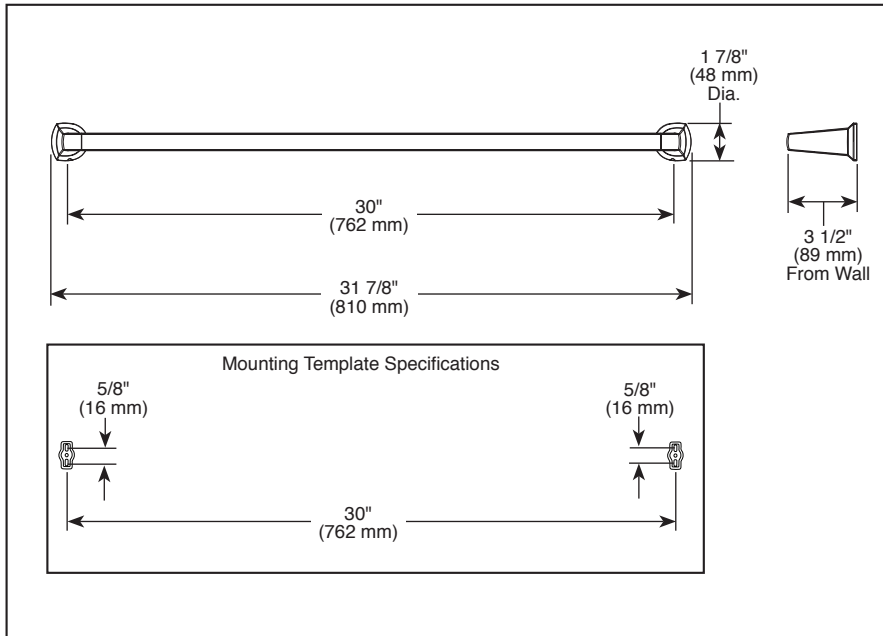

▲ Designate Proper Finish Suffix