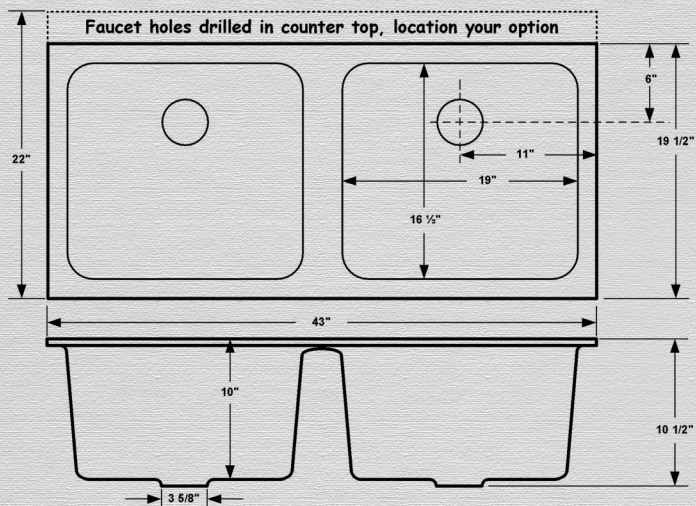

Big Corona

744
UM

Big Corona

Big Corona

43" x 19.5" x 10" Double Bowl
Undermount Kitchen Sink

Undermount Accessory Kit Included

Sink Weight: 150 lbs.

744-STC Sink Tray

744-WCB

White

Almond

Biscuit

Bone

Platinum

Black

1310 E. Borchard Ave. • Santa Ana, CA 92705 • P 714.656.1950 • F 714.656.1969