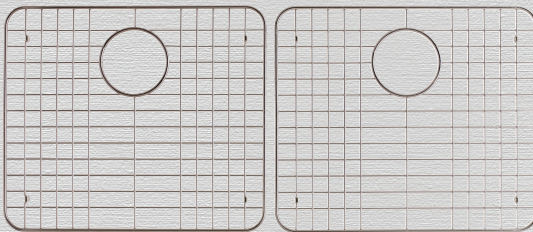

## Big Corona

43" x 22" x 10" Double Bowl Tile Edge Kitchen Sink

Available with 4 or 5 Faucet Holes

Sink Weight: 150 lbs.

744-WCB

744-STC Sink Tray

White Almond Biscuit Bone Platinum Black